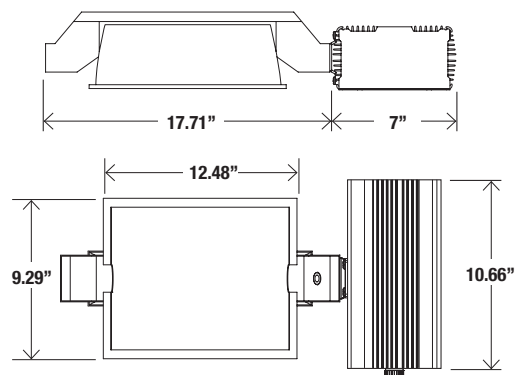

LIGHTING SOLUTION FOR COMMERCIAL INDOOR AND GREENHOUSE APPLICATIONS

The HPSPRO Series is a complete, double-ended HPS grow light solution with optimal PPF output. Effecting high lumen output per square footage, the HPSPRO Series throws light over a wide area, making it flexible for use in a variety of warehouse and greenhouse sizes. Mimicking the natural spectrum of the sun, the HPSPRO Series is especially effective for vegetative and blooming stages.

DIMENSIONS

LAMP SPECIFICATIONS

WATTAGE	1000W DE HPS
VOLTAGE	230V
CURRENT	4.4 mA
LUMENS	135,000 Lumens
POWER FACTOR	0.98
LAMP TYPE	T10
CCT	2100K
CRI	25
FREQUENCY	50/60Hz
PPFD	1.8 μmol/s/w
LAMP TEMP. (Max)	158°F (70°C)
AVERAGE LIFE	12,000 hrs
WARRANTY	1 year limited