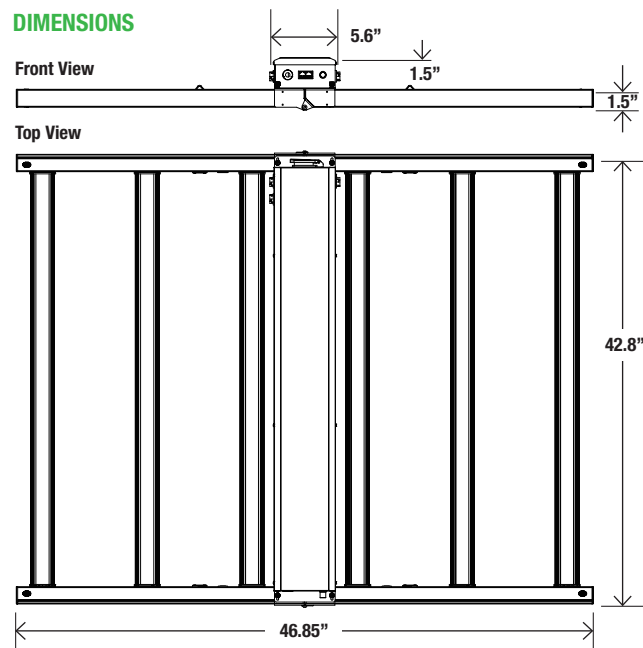

DIMENSIONS

Specification subject to change without notice

PPFD READING

12" Height @ Max. Power Setup							
4'X4'		3'X3'		2'X2'		1'X1'	
480	530	720	530	480			
	1129		1053		721		
530		1030	1170	1030		530	
		1140	1240	1140			
750	1000	1408	1168	1275	1168	1408	1000
		1125	1150	1125			
530		1028	1170		1025		530
	1146		1053			801	
480	530	720	530	480			

RECOMMENDED SET-UP

Flower: 4' X 4' Area, Max: 4' X 5' Area

Veg: 4' X 4' Area, Max: 5' X 5' Area

RECOMMENDED SET-UP FOR COMMERCIAL INDOOR GARDEN

Vegetative stage is 75% power at about 24"-48" high

FLOWER STAGE SET-UP PER WEEK

GROSS WEIGHT: 30 lbs