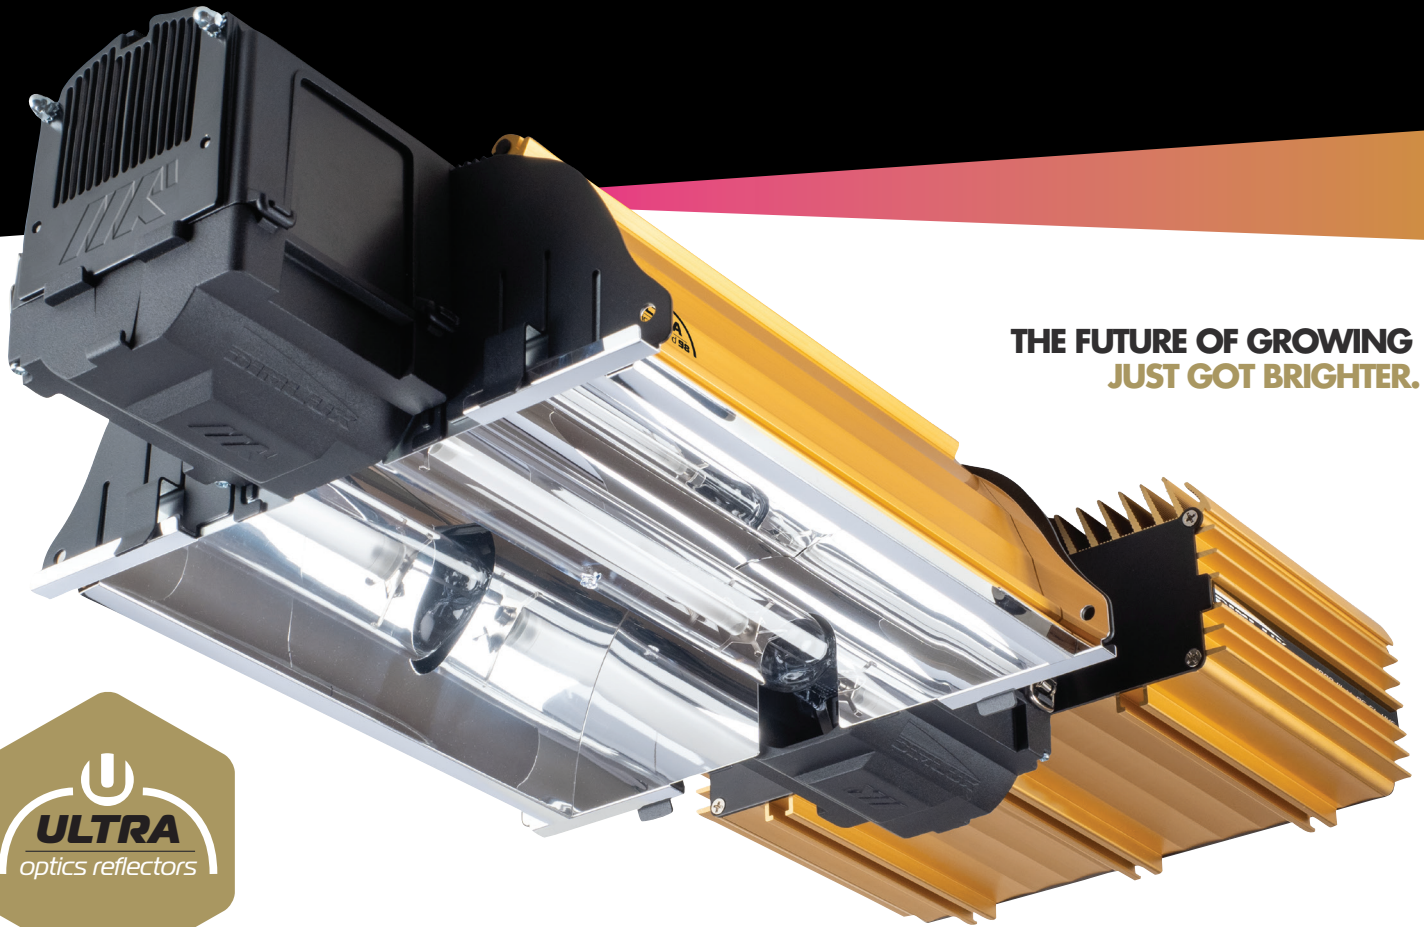

DIMLUX MKII

EXPERT SERIES 1000W MKII

THE FUTURE OF GROWING
JUST GOT BRIGHTER.

THE NEW DIMLUX EXPERT SERIES 1000W MKII

MORE EFFICIENT, MORE FUNCTIONAL,
MORE COMPACT, LIGHTER AND SMARTER!

EXCLUSIVELY DISTRIBUTED BY:

GLOBAL  GARDEN.

WWW.GLOBALGARDEN.CO

MKII FEATURES

- Unparalleled and highly efficient ballast driver: 97% efficient, 30% lighter and more compact than the old Dimlux Expert Series.
- Standard equipped with the Ultra Optics Hybrid 98 reflector. This reflector has the highest reflector efficiency in the market with 98% total efficiency, achieved through Miro 98 (99.99% silver) and the SBCS (Single Bounce Clear Sight) principle.
- Easy to replace with the Ultra Optics Wide 98 reflector or Ultra Optics Deep 98 reflector. Both reflectors have a 98% efficiency just like the Ultra Optics Hybrid 98.
- Single push button for setting the power output (in steps of 500, 600, 700, 800, 900, 1000, 1100, 1200w).
- 4-Character status display with scrolling text. Status and error codes are fully displayed on this display.
- Closed ballast design, for better protection of the electronics.
- Controllable with current Maxi Controller and ready for the future digital controller platform.
- The rotary knob has been replaced by a push button with which the status can be set on the new 4 digit display. The status and error codes are now displayed in full instead of with a code.
- The Dimlux Expert MKII is equipped with an extra interconnect port (Smartport) that can be used universally with, for example, a plant temperature camera or humidity sensor.

DIMLUX EXPERT SERIES 1000W MKII SPECIFICATIONS

Voltage:	240V
Input Power @100%:	1035w
Input Current @100%:	4.5A
Input Power @ 120%:	1242w
Input Current @ 120%:	5.4A
Input Frequency:	50/60Hz
Power Factor:	0.99
System PPF:	2530 μ mol/s @1200w
Ultra High Freq. (UHF):	Yes
Controller:	Maxi Controller Preferred
Dimensions:	26.6" x 10.8" x 5.1"
Weight:	13.9 lbs
Lamp:	Philips Greenpower Extra 1000w DE 400V