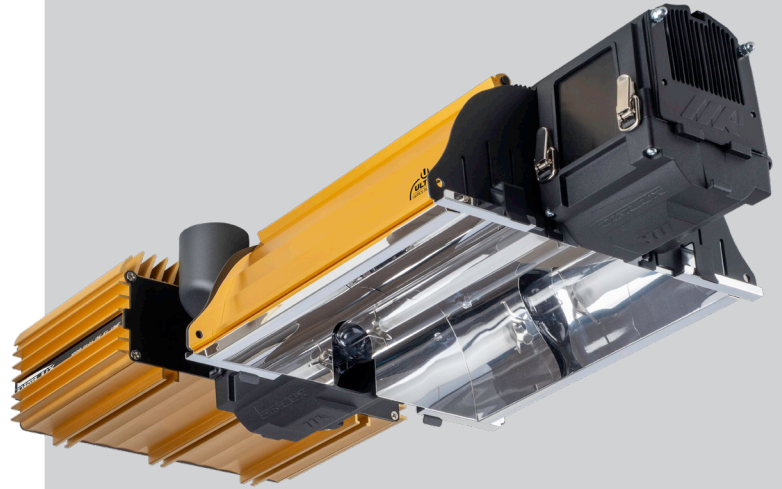

DIMLUX MKII

EXPERT SERIES 1000W MKII

THE FUTURE OF GROWING
JUST GOT BRIGHTER.

THE NEW DIMLUX EXPERT SERIES 1000W MKII

MORE EFFICIENT, MORE FUNCTIONAL,
MORE COMPACT, LIGHTER AND SMARTER!

EXCLUSIVELY DISTRIBUTED BY:

GLOBAL  GARDEN.

WWW.GLOBALGARDEN.CO

MKII FEATURES

- Unparalleled and highly efficient ballast driver: 97% efficient, 30% lighter and more compact than the old Dimlux Expert Series.
- Standard equipped with the Ultra Optics Hybrid 98 reflector. This reflector has the highest reflector efficiency in the market with 98% total efficiency, achieved through Miro 98 (99.99% silver) and the SBCS (Single Bounce Clear Sight) principle.
- Easy to replace with the Ultra Optics Wide 98 reflector or Ultra Optics Deep 98 reflector. Both reflectors have a 98% efficiency just like the Ultra Optics Hybrid 98.
- Single push button for setting the power output (in steps of 500, 600, 700, 800, 900, 1000, 1100, 1200w).
- 4-Character status display with scrolling text. Status and error codes are fully displayed on this display.
- Closed ballast design, for better protection of the electronics.
- Controllable with current Maxi Controller and ready for the future digital controller platform.
- The rotary knob has been replaced by a push button with which the status can be set on the new 4 digit display. The status and error codes are now displayed in full instead of with a code.
- The Dimlux Expert MKII is equipped with an extra interconnect port (Smartport) that can be used universally with, for example, a plant temperature camera or humidity sensor.

DIMLUX EXPERT SERIES 1000W MKII SPECIFICATIONS

Voltage:	240V
Input Power @100%:	1035w
Input Current @100%:	4.5A
Input Power @ 120%:	1242w
Input Current @ 120%:	5.4A
Input Frequency:	50/60Hz
Power Factor:	0.99
System PPF:	2530 μ mol/s @1200w
Ultra High Freq. (UHF):	Yes
Controller:	Maxi Controller Preferred
Dimensions:	26.6" x 10.8" x 5.1"
Weight:	13.9 lbs
Lamp:	Philips Greenpower Extra 1000w DE 400V