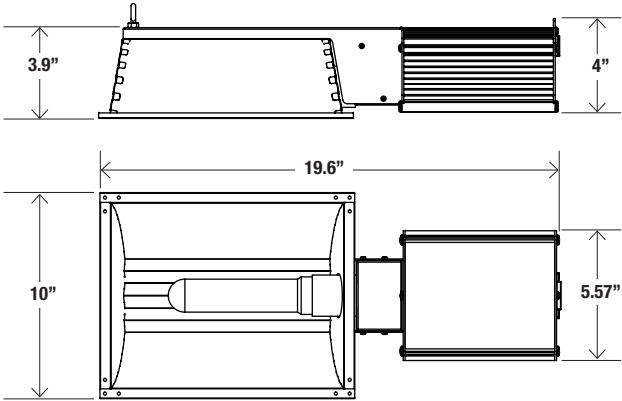

### CERAMIC METAL HALIDE BROAD SPECTRUM GROW LIGHT

Grow Pros 315W CMH Grow Light has a 90 CRI, which means that the light emitted mimics natural sunlight, delivering a broad spectrum of light. A broad spectrum improves the production of flavonoids, terpenes, and other proponents of plants, enhanced by UV and blue wavelengths. Another benefit of CMH grow lights is that the efficiency, color stability, and overall maintenance is improved due to higher temperatures and lower energy usage.

### DIMENSIONS