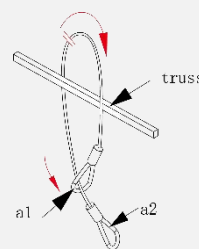

## INSTALLATION MANUAL

**STEP 1: Open/unfold the Light fixture until flat**

**STEP 4: Buckle the carabiner 'c' to the ring 'a'**

**STEP 7: Plug in the driver according to the corresponding interface**

**STEP 2: Hang the fixture on two trusses**

**STEP 5: Buckle the carabiner to the hook ring**

**STEP 3: Pass the rope around truss and pass 'a2' through the loop 'a1'**

**STEP 6: Repeat the action on other three sides**

**STEP 8: Use of daisy chain**