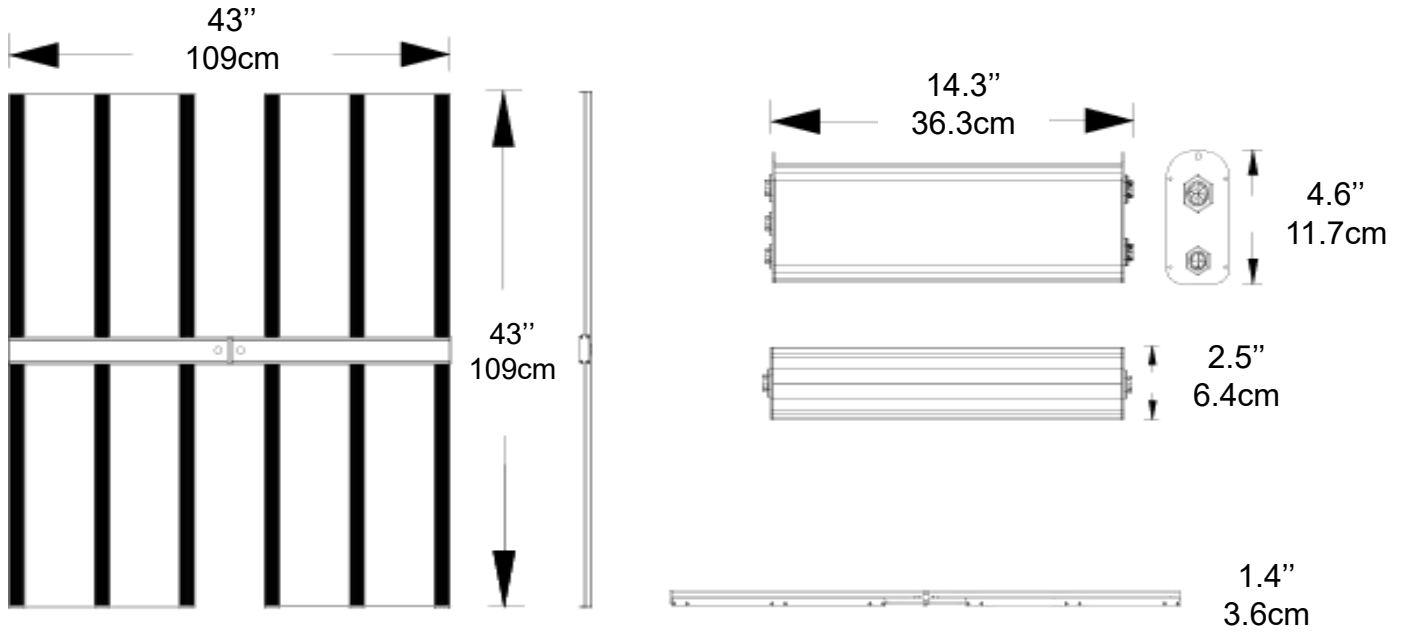

DIMENSION

FIXTURE & ACCESSORIES