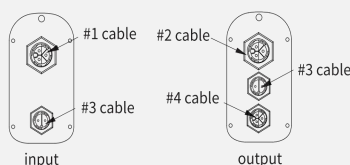

## INSTALLATION MANUAL

**STEP 1: Open/unfold the Light fixture until flat**

**STEP 4: Buckle the carabiner 'c' to the ring 'a'**

**STEP 7: Plug in the driver according to the corresponding interface**

**STEP 2: Hang the fixture on two trusses**

**STEP 5: Buckle the carabiner to the hook ring**

**STEP 3: Pass the rope around truss and pass 'a2' through the loop 'a1'**

**STEP 6: Repeat the action on other three sides**

**STEP 8: Use of daisy chain**