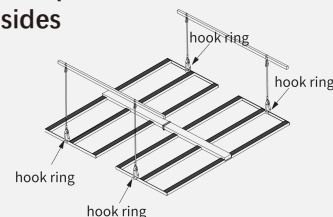

## INSTALLATION MANUAL

**STEP 1: Open/unfold the Light fixture until flat**

**STEP 4: Buckle the carabiner 'c' to the ring 'a'**

**STEP 7: Plug in the driver according to the corresponding interface**

**STEP 2: Hang the fixture on two trusses**

**STEP 5: Buckle the carabiner to the hook ring**

**STEP 3: Pass the rope around truss and pass 'a2' through the loop 'a1'**

**STEP 6: Repeat the action on other three sides**

**STEP 8: Use of daisy chain**