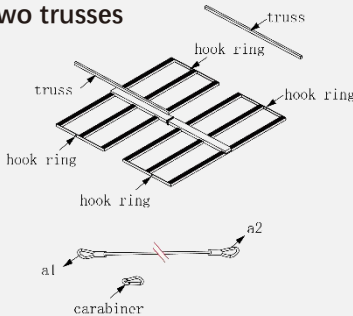

## INSTALLATION MANUAL

**STEP 1: Open/unfold the Light fixture until flat**

**STEP 4: Buckle the carabiner 'c' to the ring 'a'**

**STEP 7: Plug in the driver according to the corresponding interface**

**STEP 2: Hang the fixture on two trusses**

**STEP 5: Buckle the carabiner to the hook ring**

**STEP 3: Pass the rope around truss and pass 'a2' through the loop 'a1'**

**STEP 6: Repeat the action on other three sides**

**STEP 8: Use of daisy chain**