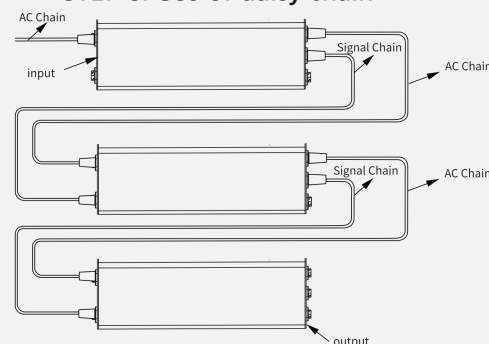

## INSTALLATION MANUAL

**STEP 1: Open/unfold the Light fixture until flat**

**STEP 4: Buckle the carabiner 'c' to the ring 'a'**

**STEP 7: Plug in the driver according to the corresponding interface**

**STEP 2: Hang the fixture on two trusses**

**STEP 5: Buckle the carabiner to the hook ring**

**STEP 3: Pass the rope around truss and pass 'a2' through the loop 'a1'**

**STEP 6: Repeat the action on other three sides**

**STEP 8: Use of daisy chain**