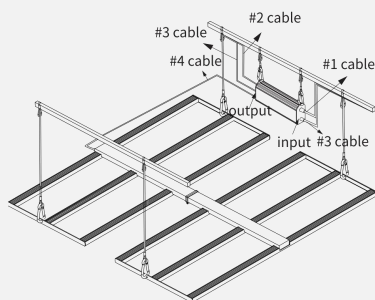

## INSTALLATION MANUAL

**STEP 1: Open/unfold the Light fixture until flat**

**STEP 4: Buckle the carabiner 'c' to the ring 'a'**

**STEP 7: Plug in the driver according to the corresponding interface**

**STEP 2: Hang the fixture on two trusses**