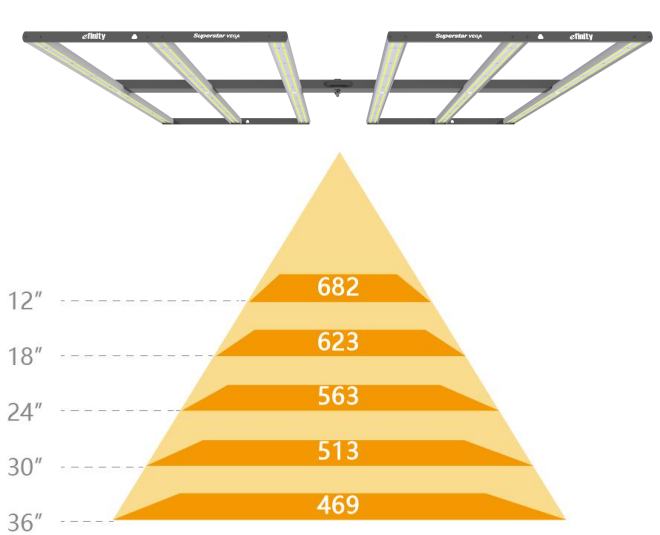

EFFICACY

Max PPFD: $\mu\text{molm}^{-2}\text{s}^{-1}$