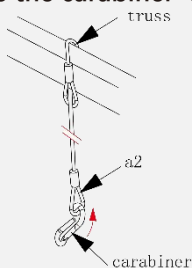

## INSTALLATION MANUAL

**STEP 1: Open/unfold the Light fixture until flat**

**STEP 4: Buckle the carabiner 'c' to the ring 'a'**

**STEP 7: Plug in the driver according to the corresponding interface**

**STEP 2: Hang the fixture on two trusses**