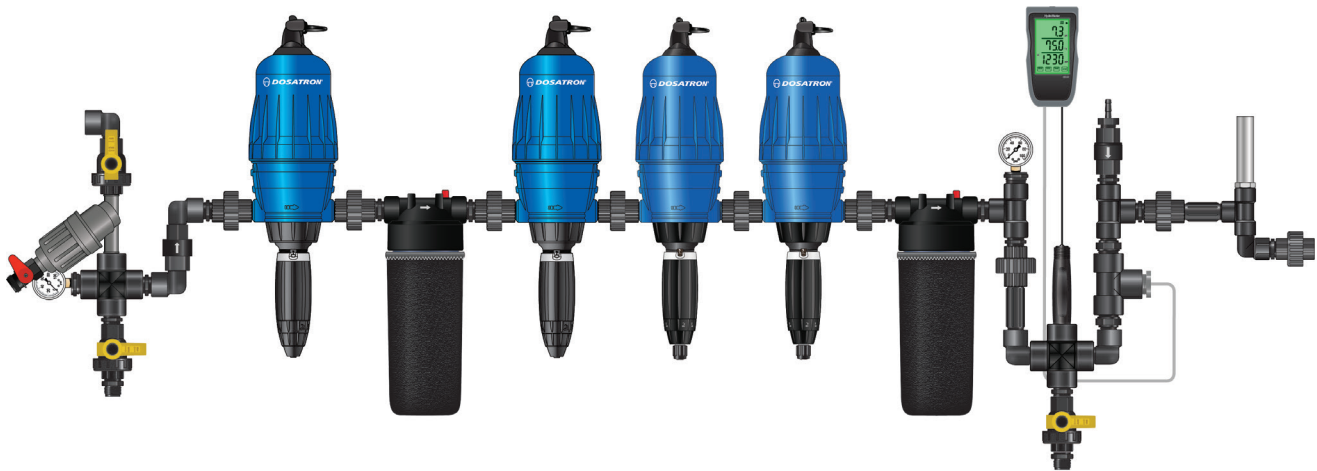

Dilution™

SOLUTIONS

To order call 1-800-451-6628

Lo-Flo Booster Pump Starter Kit Water-Powered Nutrient Delivery System

Item #:

- **HYKSTART-DAB**

SPECIFICATIONS

Dilution Solutions' Water-Powered Nutrient Delivery System Booster Pump Starter Kit includes all the parts you need for the inlet of your Nutrient Delivery System, and is used in conjunction with DAB Pumps, or pumps with VFD Control. The Nutrient Delivery System DAB Starter Kit does not include a pressure regulator – for systems with inconsistent or high pressure situations, the Standard Starter Kit should be used. To Complete the LO-FLO Nutrient Delivery System, you will also need Dosatron Injectors, Mixing Chamber Kit(s), the pH/EC Monitor Kit or END Kit, and the Water Hammer Arrestor Kit.

| Description | Item # |
|--|--------------|
| Lo-Flo Water-Powered Booster Pump Starter Kit 3/4" | HYKSTART-DAB |

** Parts ordered may look slightly different than the picture displayed, but the fit and function will be the same.

Dilution™

SOLUTIONS

To order call 1-800-451-6628

Lo-Flo Nutrient Delivery System Installation

The Nutrient Delivery System is customizable,
more dosers can be added as needed.

NOTE: Installation illustrations are to be used as a reference guide only.