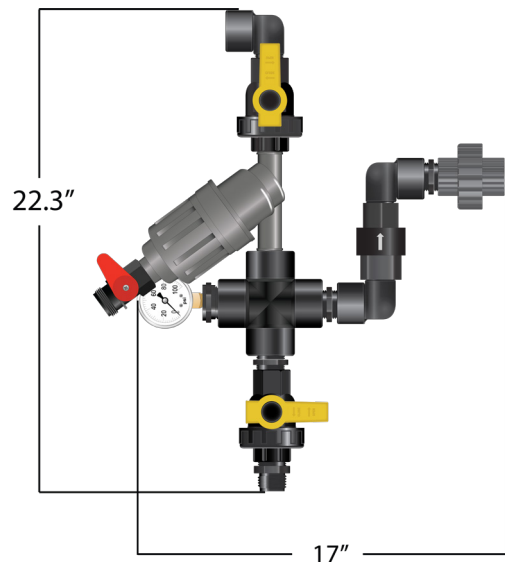

Dilution™

SOLUTIONS

To order call 1-800-451-6628

Lo-Flo Booster Pump Starter Kit Water-Powered Nutrient Delivery System

Item #:

- **HYKSTART-DAB**

SPECIFICATIONS

Dilution Solutions' Water-Powered Nutrient Delivery System Booster Pump Starter Kit includes all the parts you need for the inlet of your Nutrient Delivery System, and is used in conjunction with DAB Pumps, or pumps with VFD Control. The Nutrient Delivery System DAB Starter Kit does not include a pressure regulator – for systems with inconsistent or high pressure situations, the Standard Starter Kit should be used. To Complete the LO-FLO Nutrient Delivery System, you will also need Dosatron Injectors, Mixing Chamber Kit(s), the pH/EC Monitor Kit or END Kit, and the Water Hammer Arrestor Kit.

| Description | Item # |
|--|--------------|
| Lo-Flo Water-Powered Booster Pump Starter Kit 3/4" | HYKSTART-DAB |

** Parts ordered may look slightly different than the picture displayed, but the fit and function will be the same.