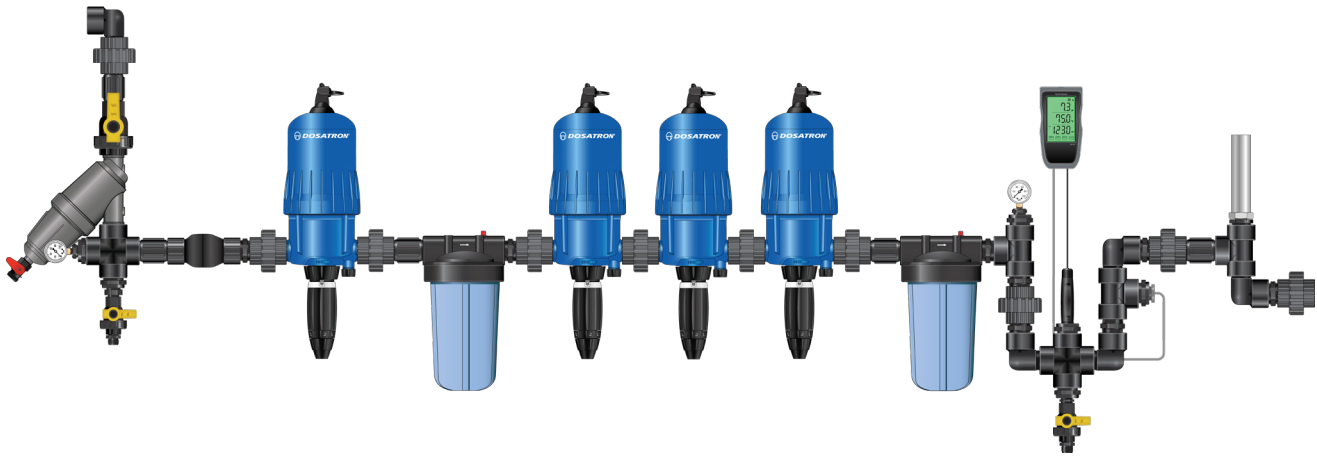

Dilution™

SOLUTIONS

To order call 1-800-451-6628

Hi-Flo Nutrient Delivery System Installation

The Nutrient Delivery System is customizable,
more dosers can be added as needed.

NOTE: Installation illustrations are to be used as a reference guide only.