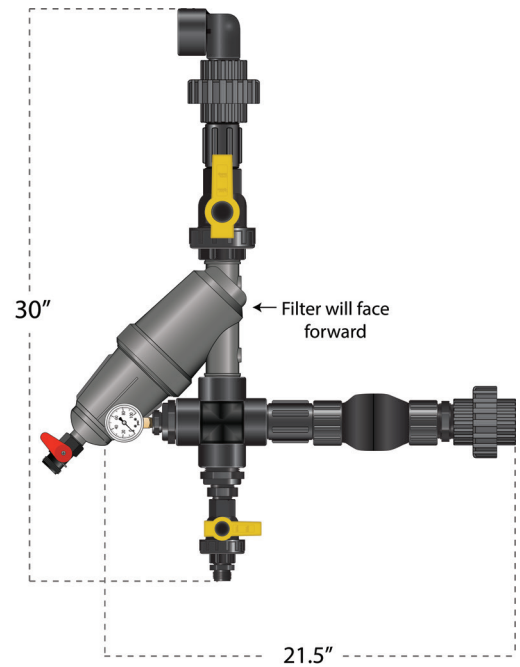

### Hi-Flo Starter Kit Water-Powered Nutrient Delivery System

Item #:

- **HYKSTART150**

#### SPECIFICATIONS

Dilution Solutions' Water-Powered Nutrient Delivery System HI-FLO Starter Kit includes all the parts you need for the inlet of your Nutrient Delivery System. To complete the HI-FLO Nutrient Delivery System, you will also need Dosatron Injectors, Mixing Chamber Kit(s), the pH/EC Monitor Kit or END Kit, and the Water Hammer Arrestor Kit.