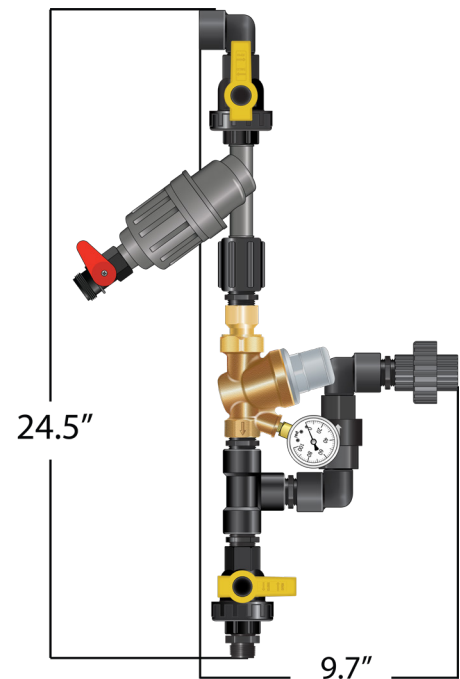

Dilution™

SOLUTIONS

To order call 1-800-451-6628

Lo-Flo Starter Kit Water-Powered Nutrient Delivery System

Item #:

- **HYKSTART**

SPECIFICATIONS

Dilution Solutions' Water-Powered Standard Starter Kit includes all the parts you need for the inlet of your Nutrient Delivery System and is mainly used for high pressure situations. For systems using DAB Pumps or pumps with VFD Control, the HYKSTART-DAB can be used. To complete the LO-FLO System, you will also need Dosatron Injectors, Mixing Chamber Kit(s), the pH/EC Monitor Kit or END Kit, and the Water Hammer Arrestor Kit.

Description	Item #
Lo-Flo Water-Powered Standard Starter Kit 3/4"	HYKSTART

** Parts ordered may look slightly different than the picture displayed, but the fit and function will be the same.

Dilution™

SOLUTIONS