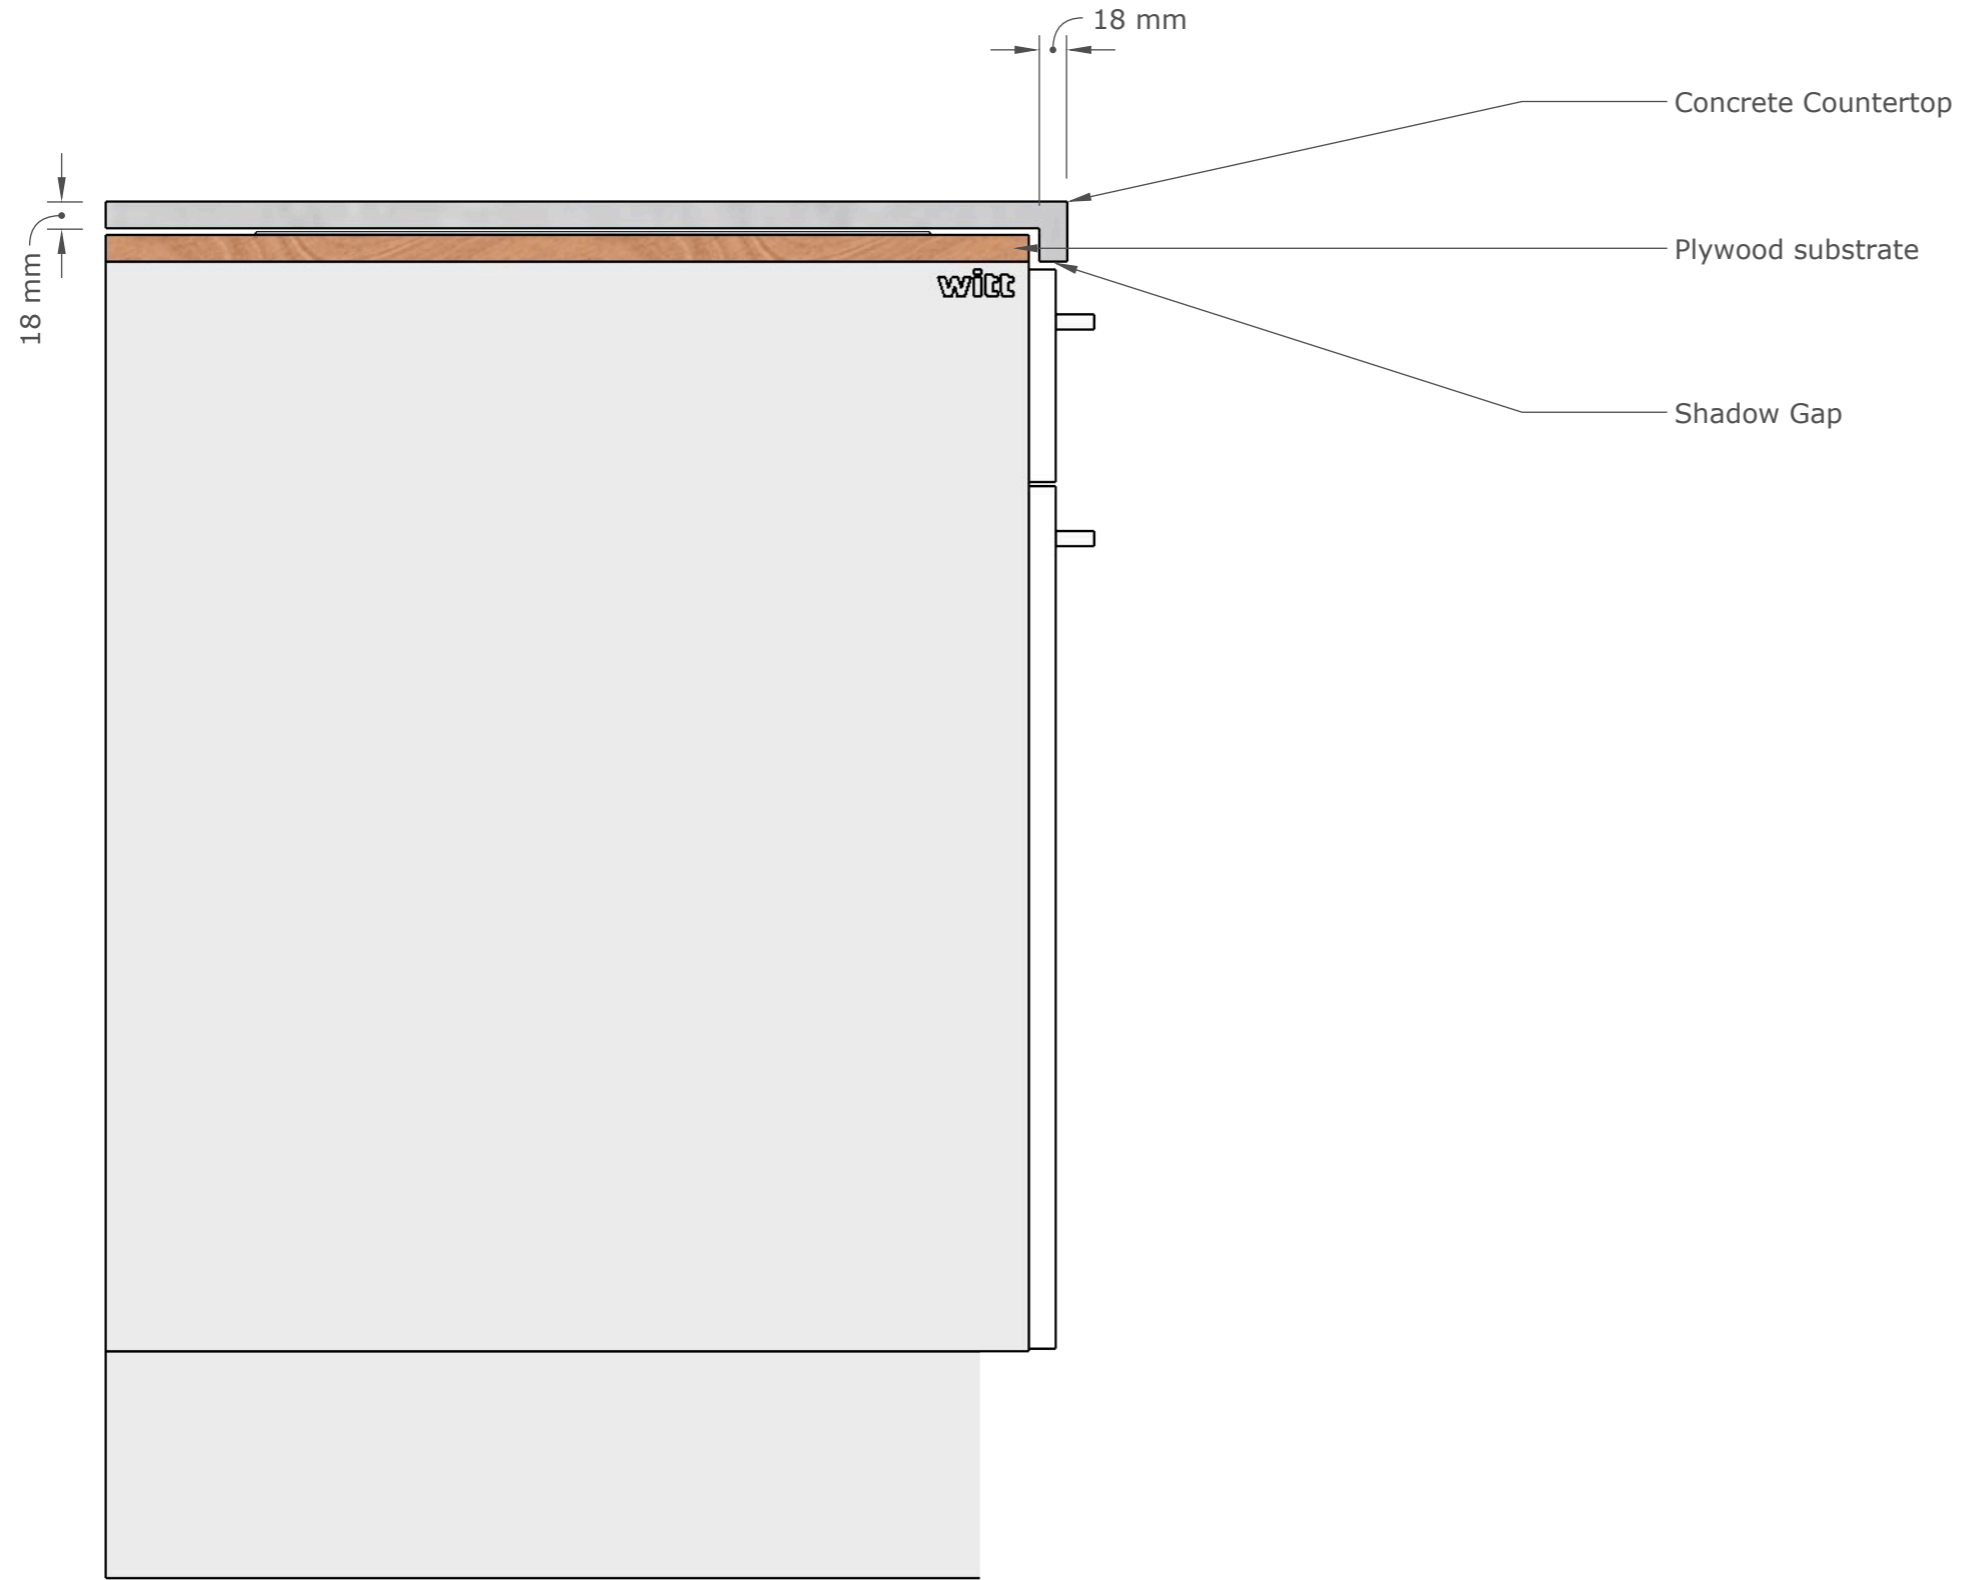

SINK OPENING WITH NO INTERNAL LIP

SIDE VIEW SHOWING PLYWOOD SUPPORT LAYER

SINK OPENING LIP GREATER THAN 18MM

SINK OPENING LIP GREATER THAN 18MM