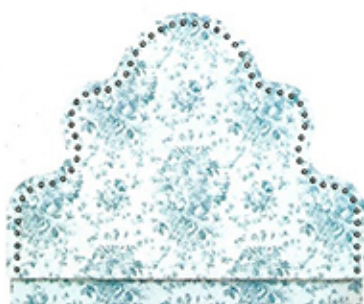

1.

2.

3.

4.

5.

6.

7.

8.

9.

SHAPE UP

Headboards with striking silhouettes

1. Marie in Thatch, H123xW135xD9cm, £325, Loaf.
2. Casati, H120xW137xD5cm, £2,332.80 plus 4m of fabric, Ensemblier.
3. The Sydney, H120xW152xD10cm, £1,095 plus 5m of fabric, Lorfords.
4. Elizabeth in Dolly Dew, H135xW135xD26cm, £799, Heal's.
5. Silvassa in Multi, H168xW189xD6cm, £1,075, Oka.
6. The Delray in Arctic, H144xW137xD10cm, £715, Naturalmat.
7. Carnaby in Botanical Printed Velvet Petal, H180xW141xD10cm, £1,042, Love Your Home.
8. Wave, H139xW109xD9cm, £1,059 plus 3m of fabric, Nina Campbell.
9. Charlie in Harris Tweed, H147xW165xD24.5cm, £1,340, Neptune.