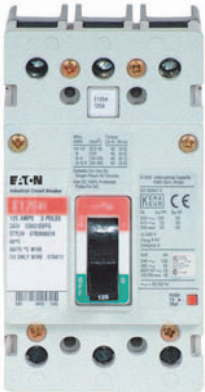

EG-Frame (15–125 Amperes)

EG-Frame (15–125 Amperes)

Product Description

EG breaker is HACR rated.

Contents

<i>Description</i>	<i>Page</i>
EG-Frame (15–125 Amperes)	
Catalog Number Selection	V4-T2-16
Product Selection	V4-T2-17
Accessories	V4-T2-26
Technical Data and Specifications	V4-T2-27
Dimensions and Weights	V4-T2-27
JG-Frame (63–250 Amperes)	V4-T2-29
LG-Frame (250–630 Amperes)	V4-T2-47
NG-Frame (320–1200 Amperes)	V4-T2-65
RG-Frame (800–2500 Amperes)	V4-T2-74
Motor Circuit Protectors (MCP)	V4-T2-85
Motor Protector Circuit Breakers (MPCB)	V4-T2-89
30 mA Ground Fault (Earth Leakage) Module	V4-T2-92
Current Limiting Circuit Breaker Module	V4-T2-96
High Instantaneous Circuit Breaker for Selective Coordination.	V4-T2-101
Special Features and Accessories	V4-T2-104
Motor Operators	V4-T2-111
Plug-In Blocks	V4-T2-113
Drawout Cassette	V4-T2-114

2.2

Molded Case Circuit Breakers

Series G

Catalog Number Selection

This information is presented only as an aid to understanding catalog numbers. It is not to be used to build catalog numbers for circuit breakers or trip units.

2

Series G—EG-Frame (15–125 Amperes)

Notes

- ① Cannot be UL rated.
- ② Available only as 125 and 160 A sizes.

2.2

Molded Case Circuit Breakers

Series G

2