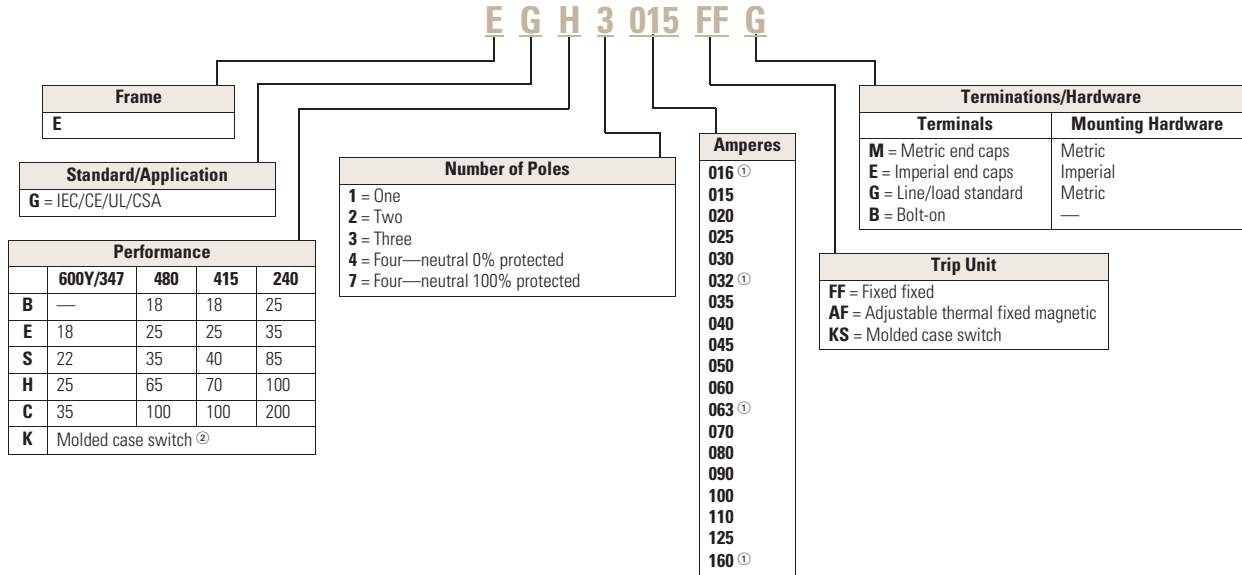

EG-Frame (15–125 Amperes)

EG-Frame (15–125 Amperes)

Product Description

EG breaker is HACR rated.

Contents

<i>Description</i>	<i>Page</i>
EG-Frame (15–125 Amperes)	
Catalog Number Selection	V4-T2-16
Product Selection	V4-T2-17
Accessories	V4-T2-26
Technical Data and Specifications	V4-T2-27
Dimensions and Weights	V4-T2-27
JG-Frame (63–250 Amperes)	V4-T2-29
LG-Frame (250–630 Amperes)	V4-T2-47
NG-Frame (320–1200 Amperes)	V4-T2-65
RG-Frame (800–2500 Amperes)	V4-T2-74
Motor Circuit Protectors (MCP)	V4-T2-85
Motor Protector Circuit Breakers (MPCB)	V4-T2-89
30 mA Ground Fault (Earth Leakage) Module	V4-T2-92
Current Limiting Circuit Breaker Module	V4-T2-96
High Instantaneous Circuit Breaker for Selective Coordination.	V4-T2-101
Special Features and Accessories	V4-T2-104
Motor Operators	V4-T2-111
Plug-In Blocks	V4-T2-113
Drawout Cassette	V4-T2-114

2.2

Molded Case Circuit Breakers

Series G

Catalog Number Selection

This information is presented only as an aid to understanding catalog numbers. It is not to be used to build catalog numbers for circuit breakers or trip units.

2

Series G—EG-Frame (15–125 Amperes)

Notes

- ① Cannot be UL rated.
- ② Available only as 125 and 160 A sizes.

2.2

Molded Case Circuit Breakers

Series G

2