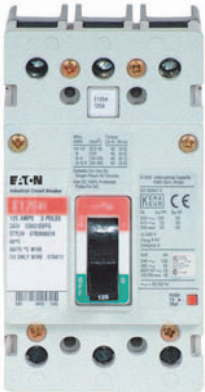

EG-Frame (15–125 Amperes)

Contents

<i>Description</i>	<i>Page</i>
EG-Frame (15–125 Amperes)	
Catalog Number Selection	V4-T2-16
Product Selection	V4-T2-17
Accessories	V4-T2-26
Technical Data and Specifications	V4-T2-27
Dimensions and Weights	V4-T2-27
JG-Frame (63–250 Amperes)	V4-T2-29
LG-Frame (250–630 Amperes)	V4-T2-47
NG-Frame (320–1200 Amperes)	V4-T2-65
RG-Frame (800–2500 Amperes)	V4-T2-74
Motor Circuit Protectors (MCP)	V4-T2-85
Motor Protector Circuit Breakers (MPCB)	V4-T2-89
30 mA Ground Fault (Earth Leakage) Module	V4-T2-92
Current Limiting Circuit Breaker Module	V4-T2-96
High Instantaneous Circuit Breaker for Selective Coordination.	V4-T2-101
Special Features and Accessories	V4-T2-104
Motor Operators	V4-T2-111
Plug-In Blocks	V4-T2-113
Drawout Cassette	V4-T2-114

EG-Frame (15–125 Amperes)

Product Description

EG breaker is HACR rated.

2.2

Molded Case Circuit Breakers

Series G

Catalog Number Selection

This information is presented only as an aid to understanding catalog numbers. It is not to be used to build catalog numbers for circuit breakers or trip units.

2

Series G—EG-Frame (15–125 Amperes)

Notes

- ① Cannot be UL rated.
- ② Available only as 125 and 160 A sizes.

2.2

Molded Case Circuit Breakers

Series G

EG-Frame—25/25 Single-Pole Unavailable