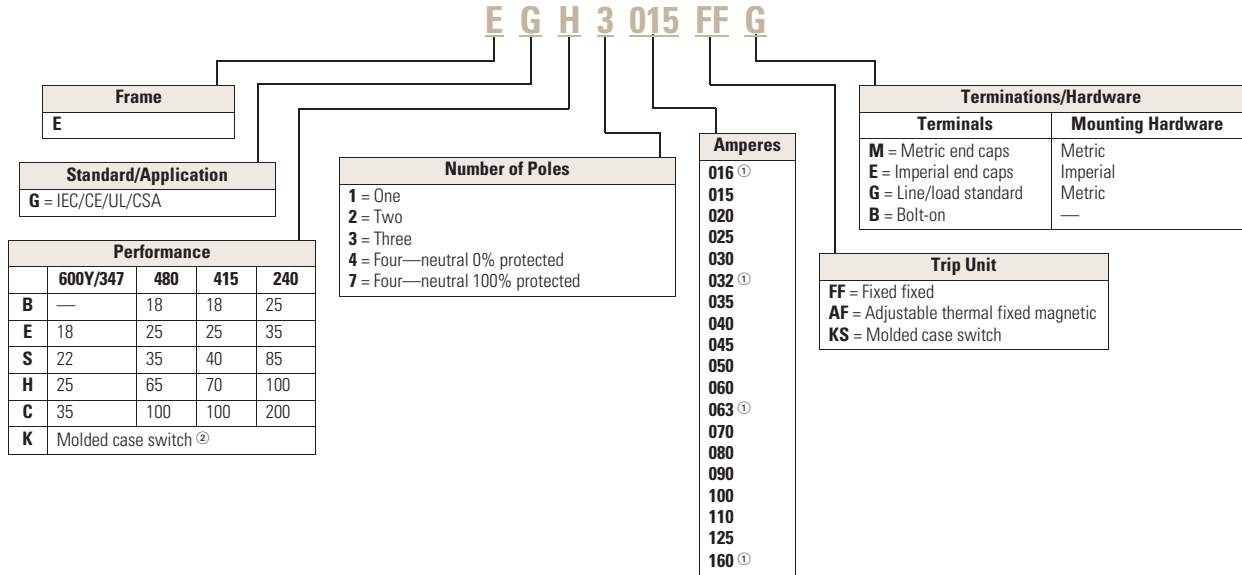

EG-Frame (15–125 Amperes)

Contents

<i>Description</i>	<i>Page</i>
EG-Frame (15–125 Amperes)	
Catalog Number Selection	V4-T2-16
Product Selection	V4-T2-17
Accessories	V4-T2-26
Technical Data and Specifications	V4-T2-27
Dimensions and Weights	V4-T2-27
JG-Frame (63–250 Amperes)	V4-T2-29
LG-Frame (250–630 Amperes)	V4-T2-47
NG-Frame (320–1200 Amperes)	V4-T2-65
RG-Frame (800–2500 Amperes)	V4-T2-74
Motor Circuit Protectors (MCP)	V4-T2-85
Motor Protector Circuit Breakers (MPCB)	V4-T2-89
30 mA Ground Fault (Earth Leakage) Module	V4-T2-92
Current Limiting Circuit Breaker Module	V4-T2-96
High Instantaneous Circuit Breaker for Selective Coordination.	V4-T2-101
Special Features and Accessories	V4-T2-104
Motor Operators	V4-T2-111
Plug-In Blocks	V4-T2-113
Drawout Cassette	V4-T2-114

EG-Frame (15–125 Amperes)

Product Description

EG breaker is HACR rated.

2.2

Molded Case Circuit Breakers

Series G

Catalog Number Selection

This information is presented only as an aid to understanding catalog numbers. It is not to be used to build catalog numbers for circuit breakers or trip units.

2

Series G—EG-Frame (15–125 Amperes)

Notes

- ① Cannot be UL rated.
- ② Available only as 125 and 160 A sizes.

2.2

Molded Case Circuit Breakers

Series G

EG-Frame—25/25 Single-Pole Unavailable