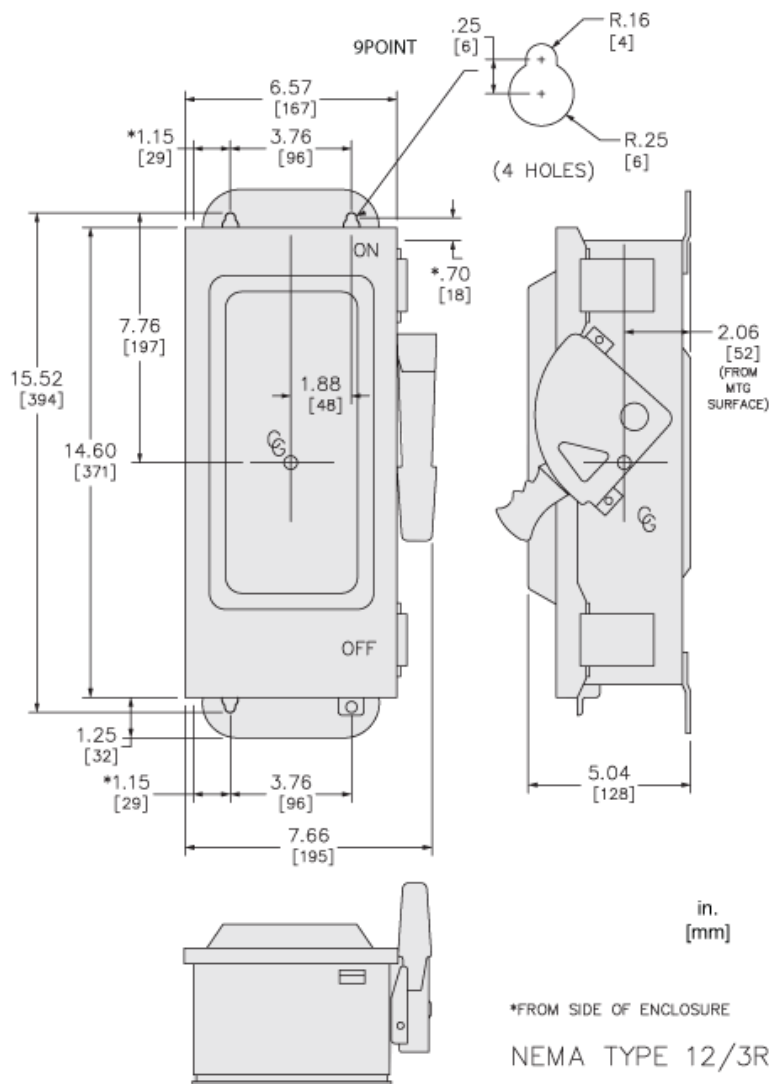

Approximate Dimensions