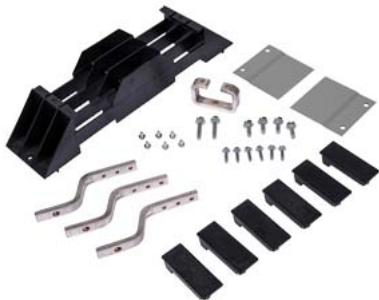

EB BRANCH BREAKER KIT 1 AND 3 PHASE P3 PNLBD ASSY 11-D-2310-01

suitability for operation

Lighting Panel Accessories

Model

product brand name
product type designation

SIEMENS
Field installable kit

last modified: