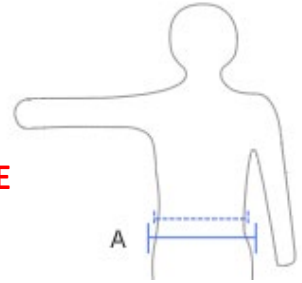

6XXX SHORTS CONVERSION CHART

AUSTRALIAN SIZE → SNICKERS SIZE

IF YOU ARE BETWEEN SIZES, CHOOSE A LARGER SIZE

AUSTRALIAN SHORTS SIZE	LOWER WAIST (A) (inches/cm)	SNICKERS WORKWEAR SIZE
30	30"/ 76cm	30W (44)
31	31"/ 80cm	31W (46)
32 - 33	33"/ 84cm	33W (48)
34 - 35	35"/ 88cm	35W (50)
36	36"/ 92cm	36W (52)
37 - 38	38"/ 96cm	38W (54)
39	39"/ 100cm	39W (56)
40 - 44	44"/ 112cm	44W (60)