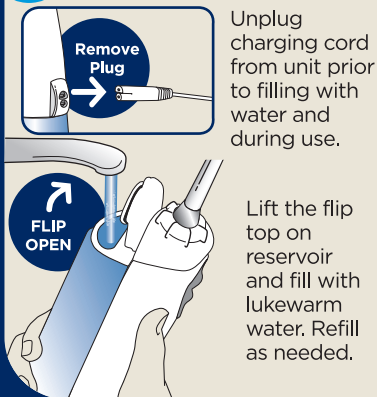

QUICK START GUIDE

1 Charge Unit for 24 Hours Prior to First Use.

2 Insert Tip:

3 Fill the Reservoir:

4 Usage: