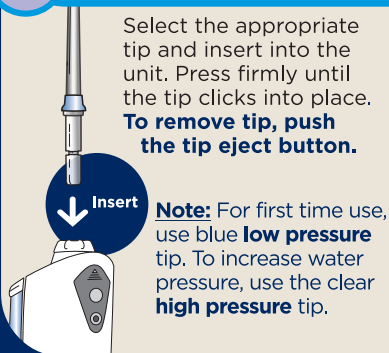

QUICK START GUIDE

1 Charge Unit for 24 Hours Prior to First Use.

2 Insert Tip:

3 Fill the Reservoir:

4 Usage: