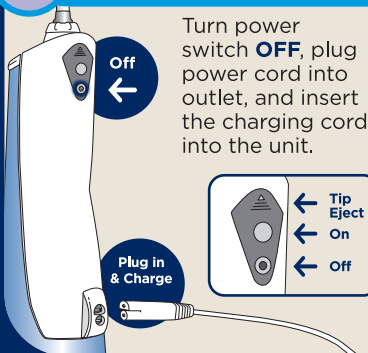

QUICK START GUIDE

1 Charge Unit for 24 Hours Prior to First Use.

2 Insert Tip:

3 Fill the Reservoir:

4 Usage: