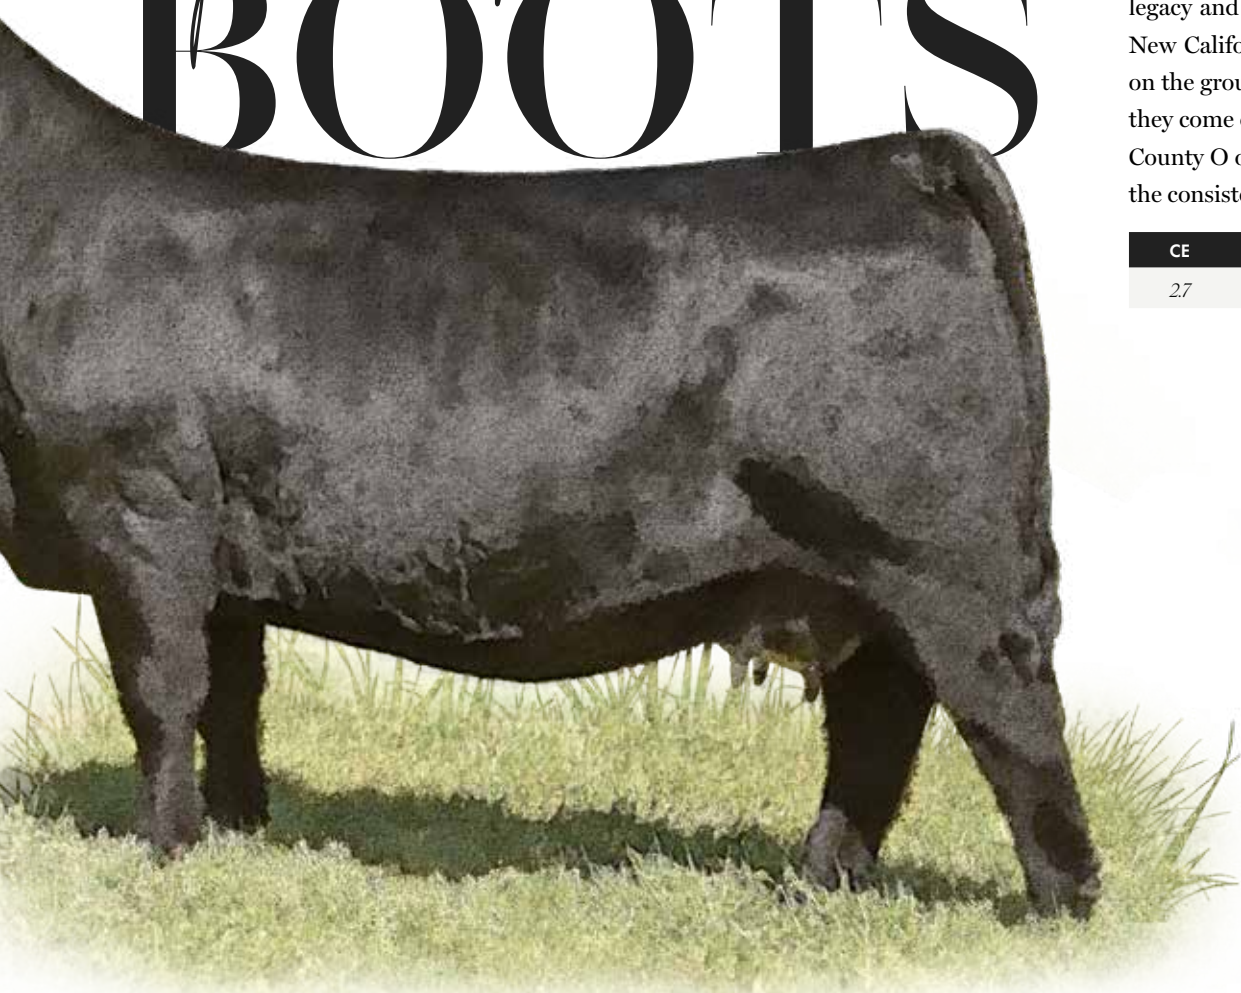

John and Bobby May both grew up raising cattle in Wisconsin. The May family lived on County O road and the Griswolds were on New California road. The history runs deep, years and miles later they are still good friends and they still rely on each others knowledge of what is going on in the cattle world. Bobby found County O and we are super blessed to be a part of him, it was only fitting that we named the best son we have raised out of the old bull to correspond with the history and nostalgia of his great sire.

New California lines up some of the most prolific pedigrees in the industry. You want cow power, he has it bred as deep as you can make one, masculine bulls you say? This is a bull that will make them. We stand behind the power, the legacy and the next generation of what New California can do. We have calves on the ground, they come out stout and they come out good! He sires much like County O on frame score and look with the consistency and power of Boots.

The power of
BOOTS