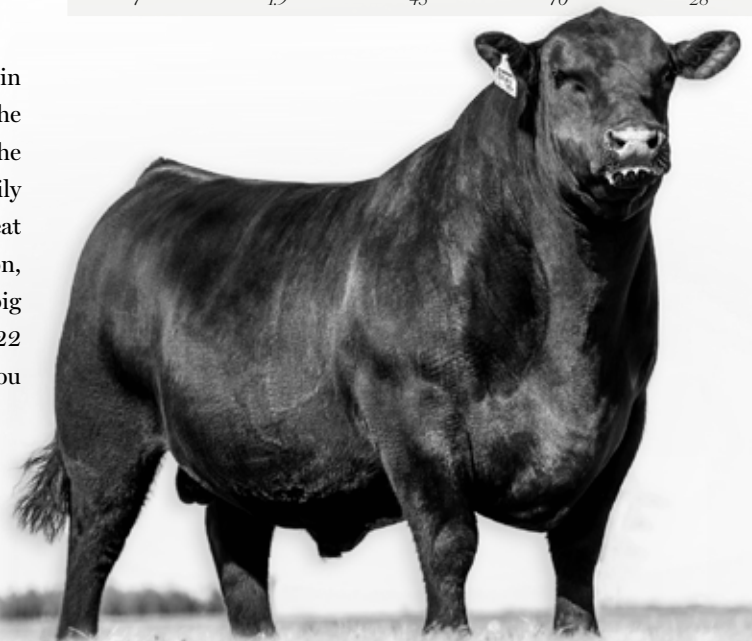

Seldom Rest Sandman had limited calves yet the ones that hit the ground were the kind of Angus cattle you want to build a cow base around. The semen is rare, you can't find it and if you do you had better be willing to pay a premium. Bruno is a son that is better than the bull himself! You don't find an Angus with this much stoutness and power very often. Bruno is a big footed, powerful ground pounder that is sure to add pounds, power, and profit to your calf crop. His daughters will be tremendous.

If you have ever had Fullback daughters in your program you know that they produce the goods time and again, add to the bottom the famed Champion Hill Georgina cow family and you have a pedigree that makes great cattle. Bruno has an awesome disposition, he's sound footed, massive rib, shape, and big boned. He was undefeated Angus in 2022 and 2023. Supreme at more shows than you can count including Agribition.

AVAILABLE TO CANADA

EXAR CLASSEN 1422B

SIRE SELDOM REST SANDMAN 6075
SILVEIRAS S SIS SANDY 2354

CHAMPION HILL FULLBACK 380

DAM BUCHANAN'S GEORGINA R266
CHAMPION HILL GEORGINA 6318

CED	BW	WW	YW	MILK
7	1.9	43	70	28