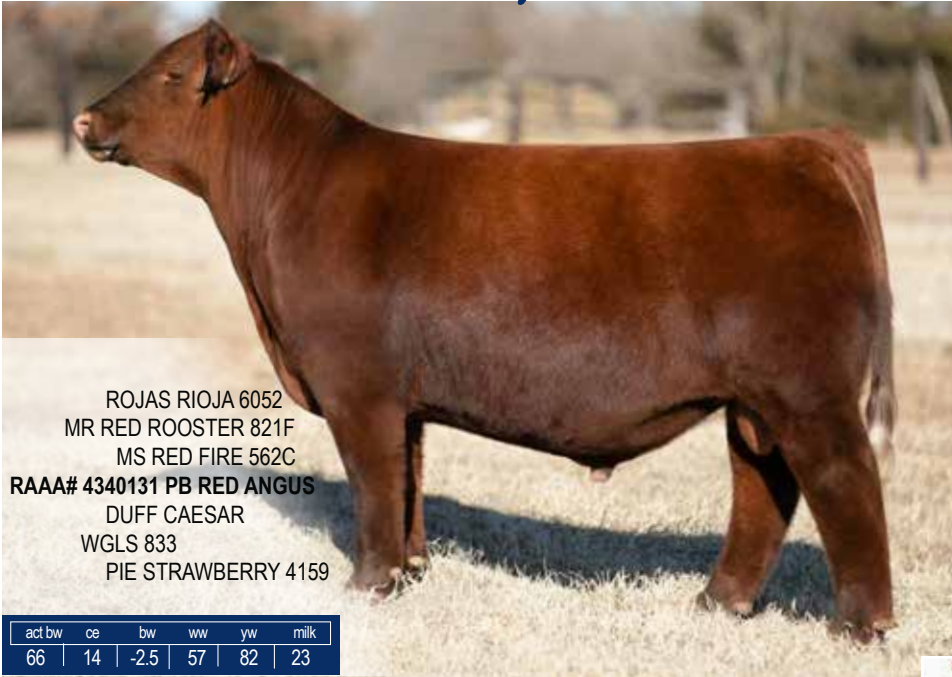

Calving EASE w/ class!

He's deep cherry red, with body, shape, and calving ease deluxe! His dam is a tremendously sound made, perfect uddered, easy keeping, first calf heifer that milked like a dream for her first trip around the sun. Peacemaker himself is flawless in his feet and leg structure, balanced in his angles, smooth shouldered, tight chested and upfronted. He is positioned to make incredible females. Peacemaker's sire is a Rioja son that is a full brother to the popular 2019 Reserve National Champion female also raised and exhibited by the Rathmann family that was touted for being near perfect in her basic build. This is a versatile bull that will be the "Peacemaker" with cows that need to be upgraded in their function.

ROJAS RIOJA 6052
MR RED ROOSTER 821F
MS RED FIRE 562C
RAAA# 4340131 PB RED ANGUS
DUFF CAESAR
WGLS 833
PIE STRAWBERRY 4159

act bw	ce	bw	ww	yw	milk
66	14	-2.5	57	82	23