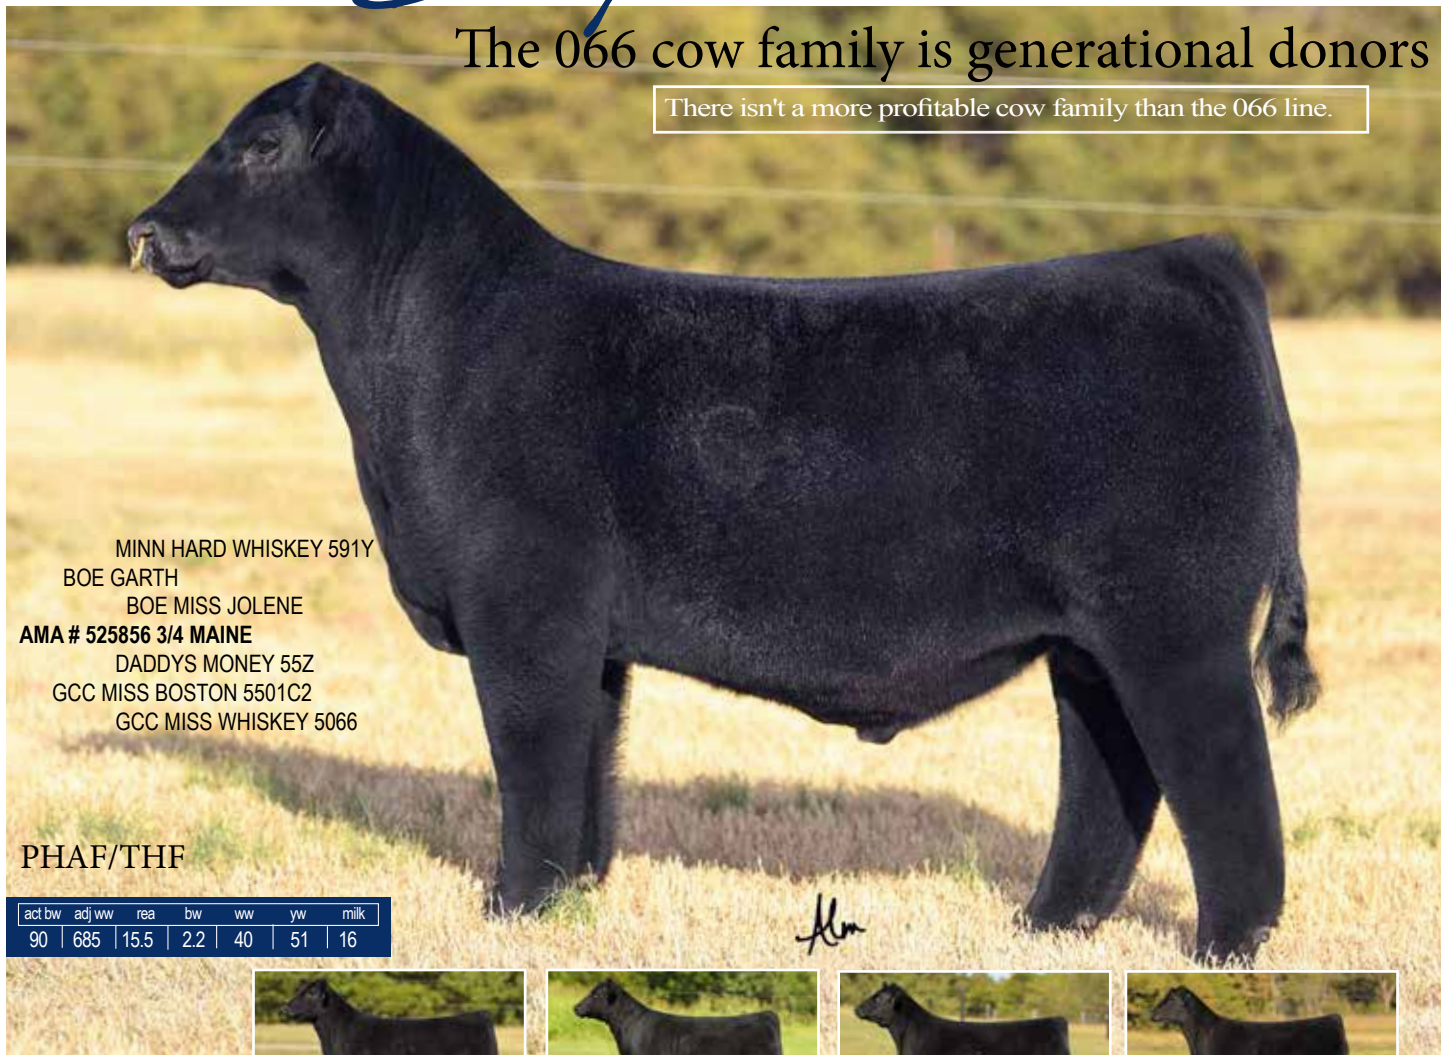

daughters of Makin Time

CHAMPION MAINTAINER OYE AND RESERVE SUPREME

Boston lives on!

The 066 cow family is generational donors

There isn't a more profitable cow family than the 066 line.

MINN HARD WHISKEY 591Y
 BOE GARTH
 BOE MISS JOLENE
AMA # 525856 3/4 MAINE
 DADDYS MONEY 55Z
 GCC MISS BOSTON 5501C2
 GCC MISS WHISKEY 5066