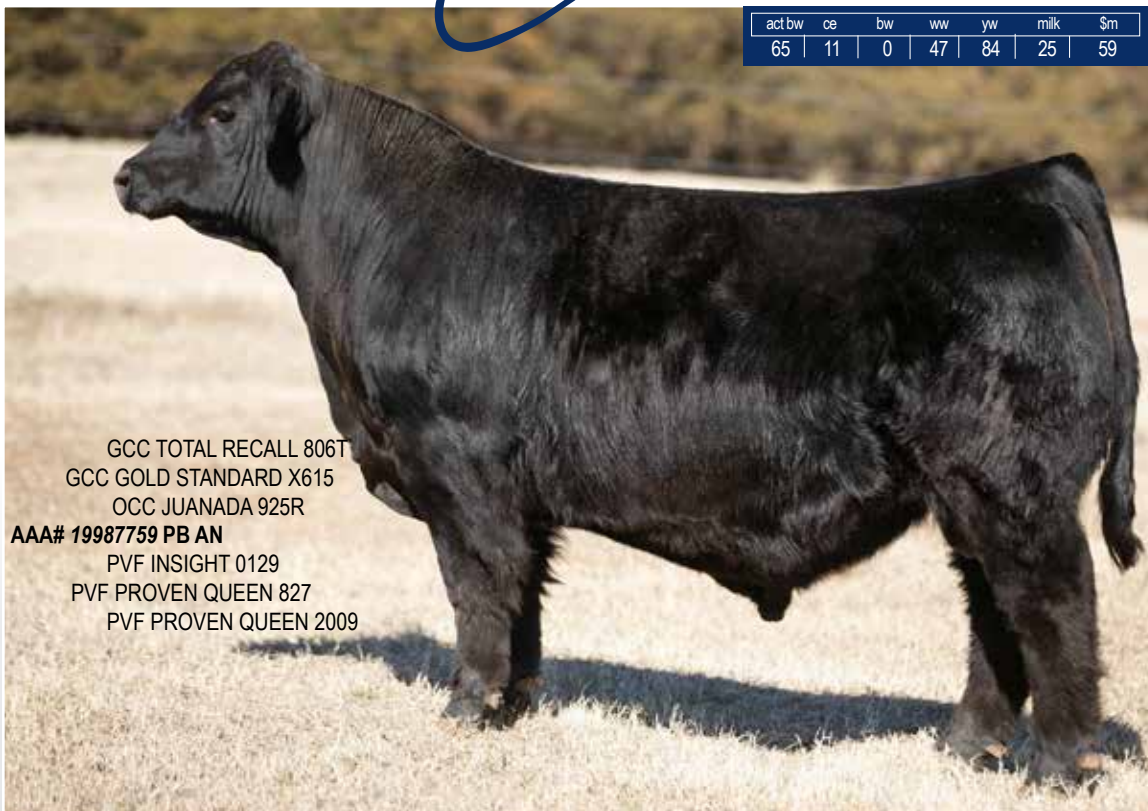

GCC KDJ *Omaha* 029

act bw	ce	bw	ww	yw	milk	$m
65	11	0	47	84	25	59

GCC TOTAL RECALL 806T
GCC GOLD STANDARD X615
OCC JUANADA 925R
AAA# 19987759 PB AN
PVF INSIGHT 0129
PVF PROVEN QUEEN 827
PVF PROVEN QUEEN 2009

Probably one of the more unique individuals in the sale is this Gold Standard son out of an Insight/Proven Queen female. The Proven Queen cow family is legendary—it would take a while to name all the champions that family has produced over the years! Gold Standard certainly does not need an introduction around here. Used extensively as a first-calf heifer bull, he has put progeny on the ground that go on to make herd bulls and donors for any type of program. The Omaha 029 bull is one of the best Gold Standard sons to date. With an extra shot of muscle and hair, this bull sets himself apart. Take a look and we think you will agree that this bull is the real deal!

Owned w/ 4B Cattle Co, Kelvin Jorgensen