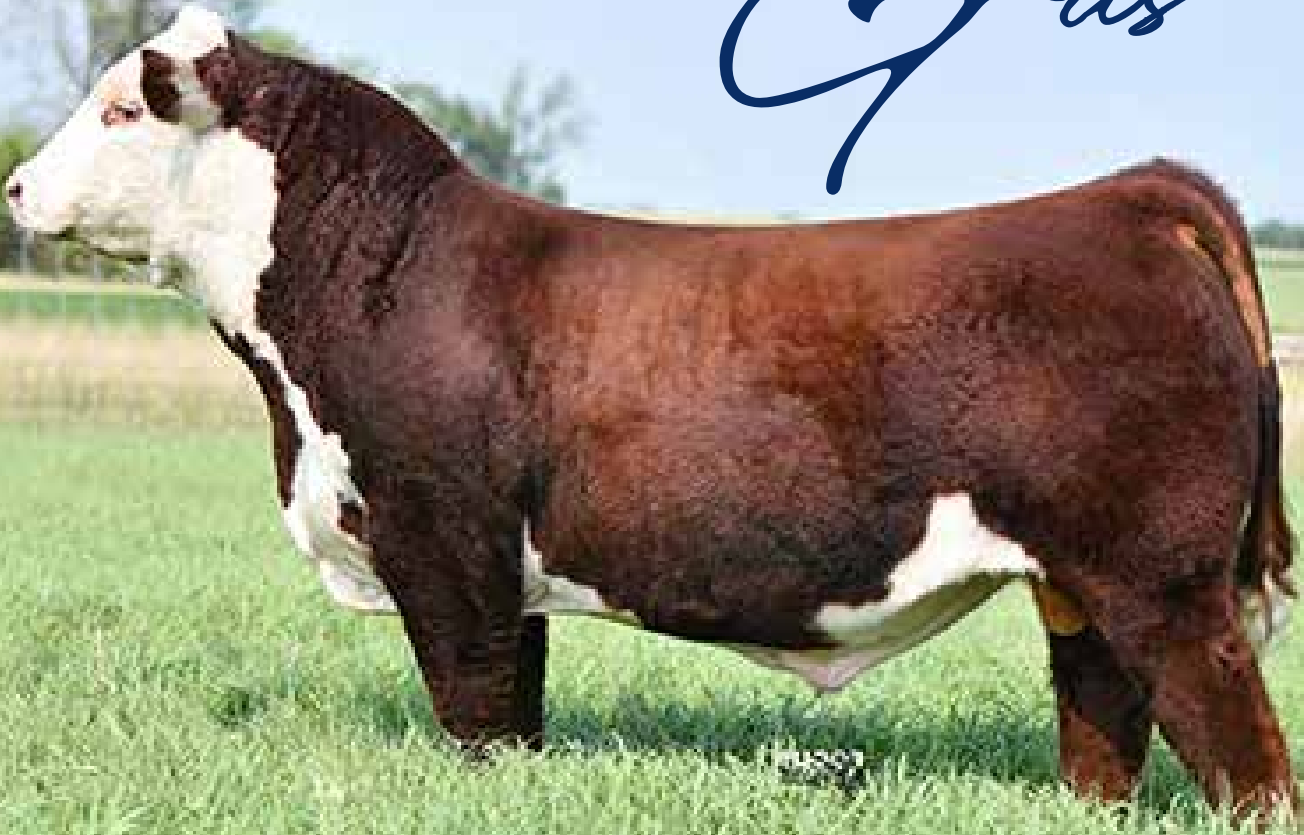

ECR WF

Gus

act bw	ce	bw	ww	yw	milk
74	-2.2	4.6	47	80	24

Owned w/ Will Freking/ Freking Cattle

CRR 719 CATAPULT 109
HFR HCG AUGUSTUS 286W 1818 ET
STAR KKH SSF MIRROR IMAGE 286W

AHA# P-44230712

UPS SENSATION 2296 ET
ECR MISS SENSATION 4328ET
ECR LADY FLOW 212 ET

"It ain't dying I'm talking about, it's living,' Augustus said. 'I doubt it matters where you die, but it matters where you live.'"

Gus is as easy to love as the morning loves daylight, it just happens.

With all the things that one bull needs to make a success if you are serious about Herefords you need him in your lineup. Square hiped, stout made with solid cattle, from solid programs standing behind him. When John saw him this spring he was one he knew he wanted in our lineup.

He's been flushed to the great ones and it's easy to see why, it wouldn't matter if he were black or purple, he has all the parts that good cattle are made of!

It ain't dying I'm talking about, it's living. This is the kind of bull that gets you pumped about the Hereford breed!