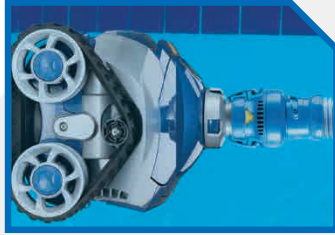

ZODIAC®
a better life®

MX6
SUCTION CLEANING ROBOT

COMPACT YET POWERFUL

MX6™

MX6™

ADVANCED SUCTION CLEANING ROBOT

The new MX6 is an ultra-efficient pool cleaning robot that features best-in-class vacuum power and programmed navigation for a comprehensively clean pool without the hassle. MX6 boasts an innovative low-flow design so it consumes less energy than any cleaner in its class, making it the ideal cleaner for pools with 2-speed or variable-speed pumps.

CYCLONIC SUCTION

Provides powerful suction and aggressive wall climbing.

X-DRIVE NAVIGATION

Intelligent navigation to thoroughly clean floor, walls and waterline of smaller pools.

OPTIMIZED FLOW CONTROL

Automatically controls excess flow through cleaner for optimal performance and longevity.

LOW-FLOW ENERGY EFFICIENT DESIGN

Ultra efficient operation. Best choice for variable-speed and 2-speed pumps and solar.

FLEX POWER TURBINE

Articulating turbine blades provide ultra-efficient operation, even on low-flow pumps.

EASY-GRIP HANDLE

For easy removal and transport.

X-TRAX

Rugged track design provides extreme climbing and maneuverability.

QUICK CONNECT

Enables quick secure attachment to cleaner head.

TWIST LOCKING HOSE

Provides simple connection and reduces vacuum loss.