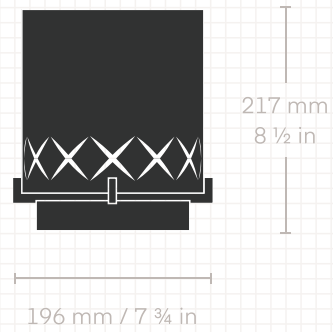

Sei+z

studioseitz.com • +1 347 599 1403 • studio@studioseitz.com

©Studio Seitz, LLC. All rights reserved.