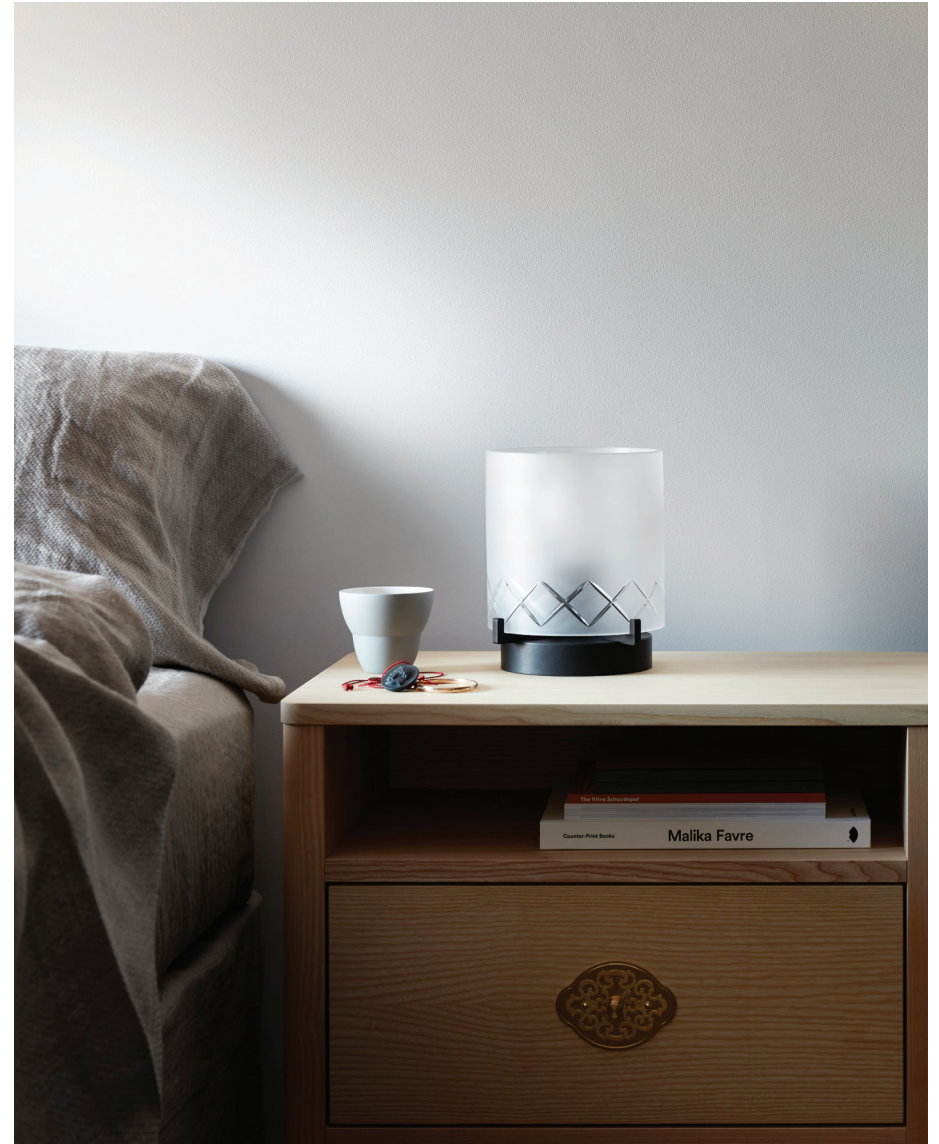

Table Light

A warm glow diffuses through the smallest of our lighting pieces with a single cone of frosted glass —hand cut with traditional patterns inspired by local Swiss ceramics.

COLLECTION

Heritage, 2020

DIMENSIONS (MM)

196 w x 217 h x 196 d

MATERIALS

Black anodized aluminum frame; frosted glass cone

LEAD TIME

6–8 weeks

Sei+z

studioseitz.com • +1 347 599 1403 • studio@studioseitz.com

©Studio Seitz, LLC. All rights reserved.

TABLE LIGHT, Black Anodized Aluminum Frame with Frosted Glass Cone