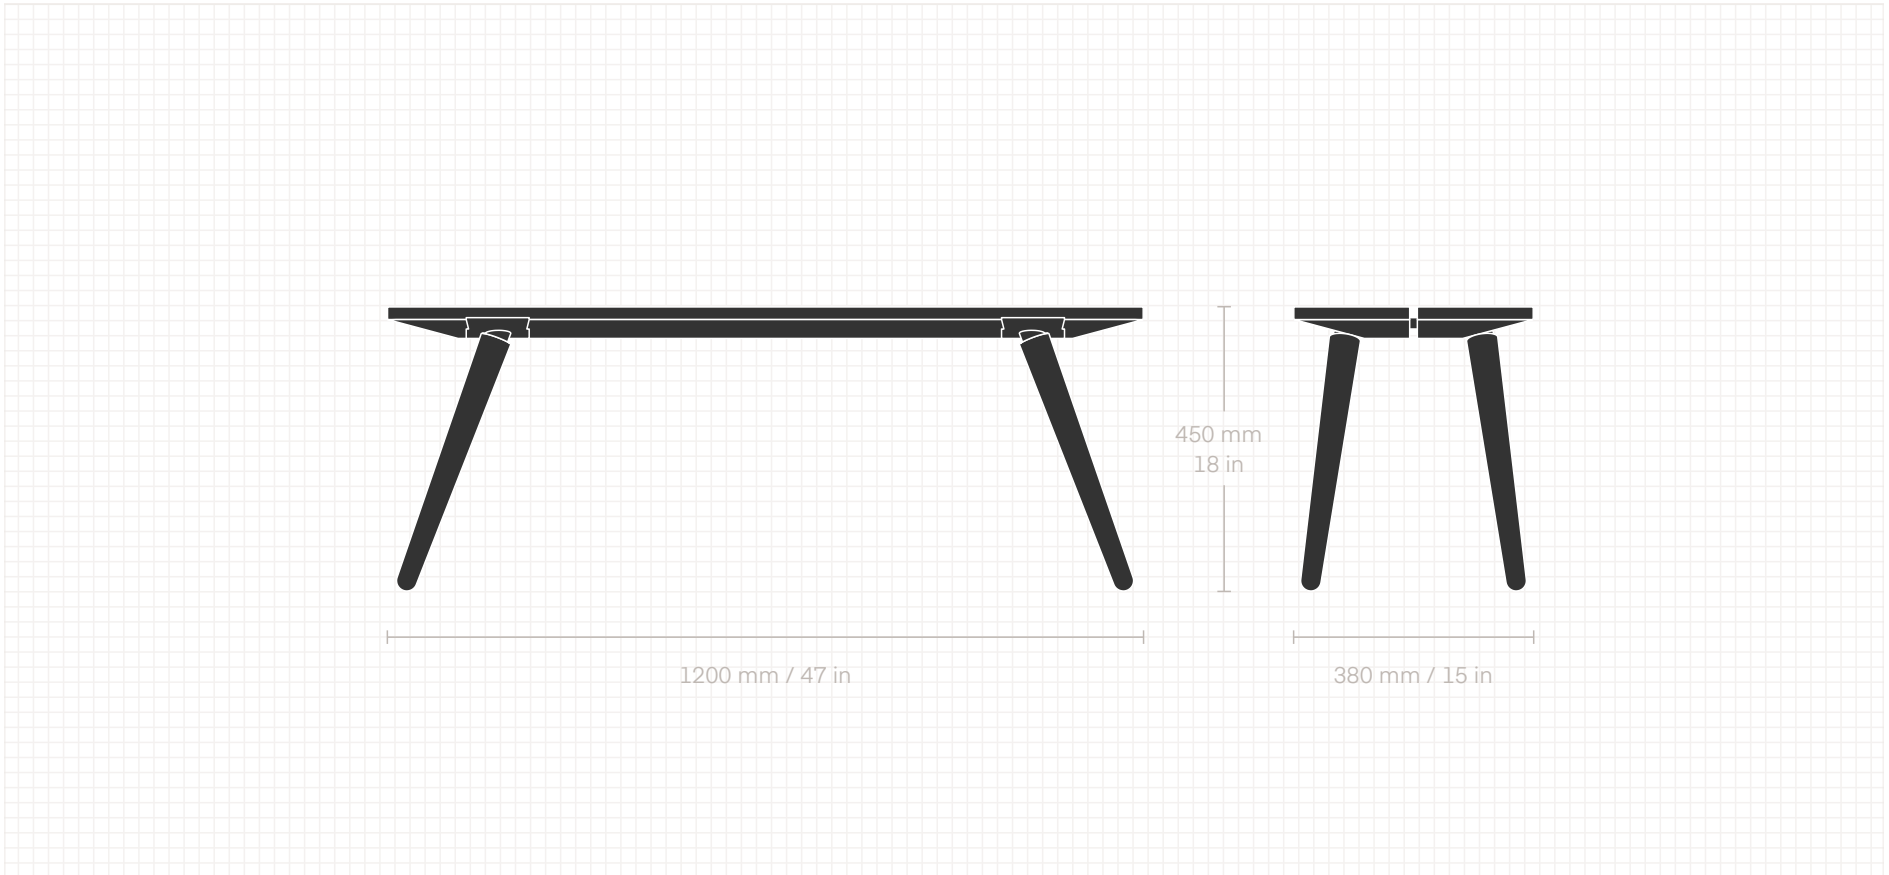

STABELLENBANK, Ebonized European Ash

Sei+z

studioseitz.com • +1.347.599.1403 • studio@studioseitz.com

©2019 Studio Seitz, LLC. All rights reserved.