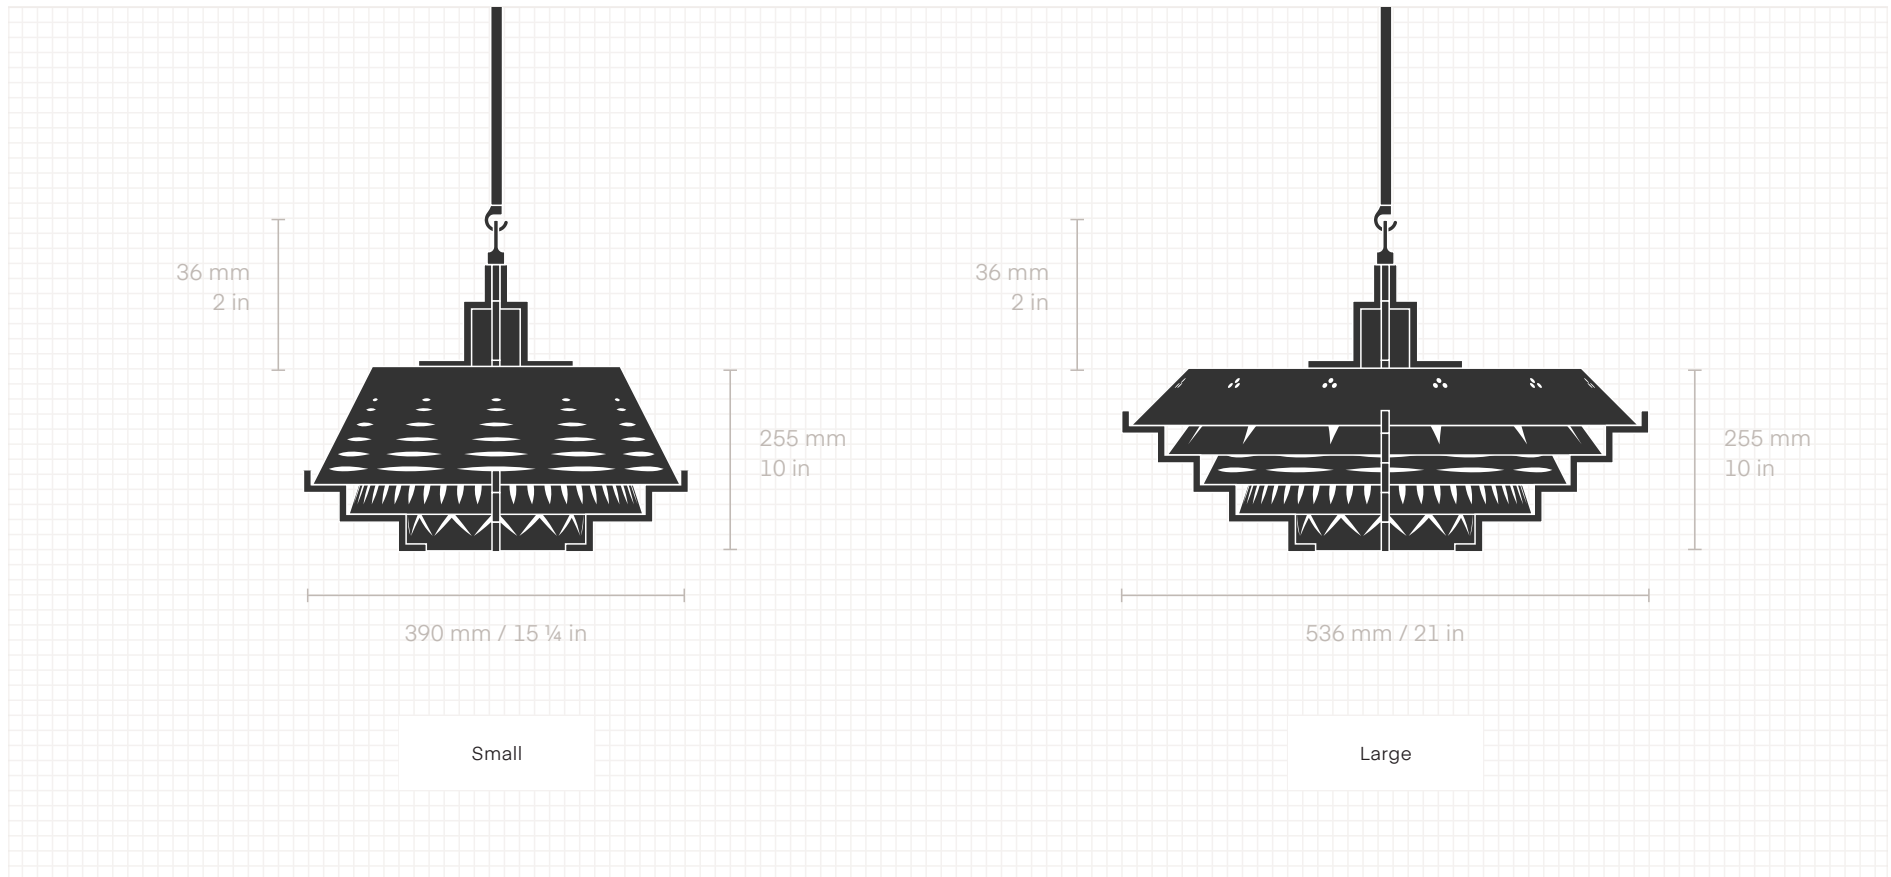

Small

Large

Sei+z

studioseit.com • +1 347 599 1403 • studio@studioseit.com

©Studio Seitz, LLC. All rights reserved.