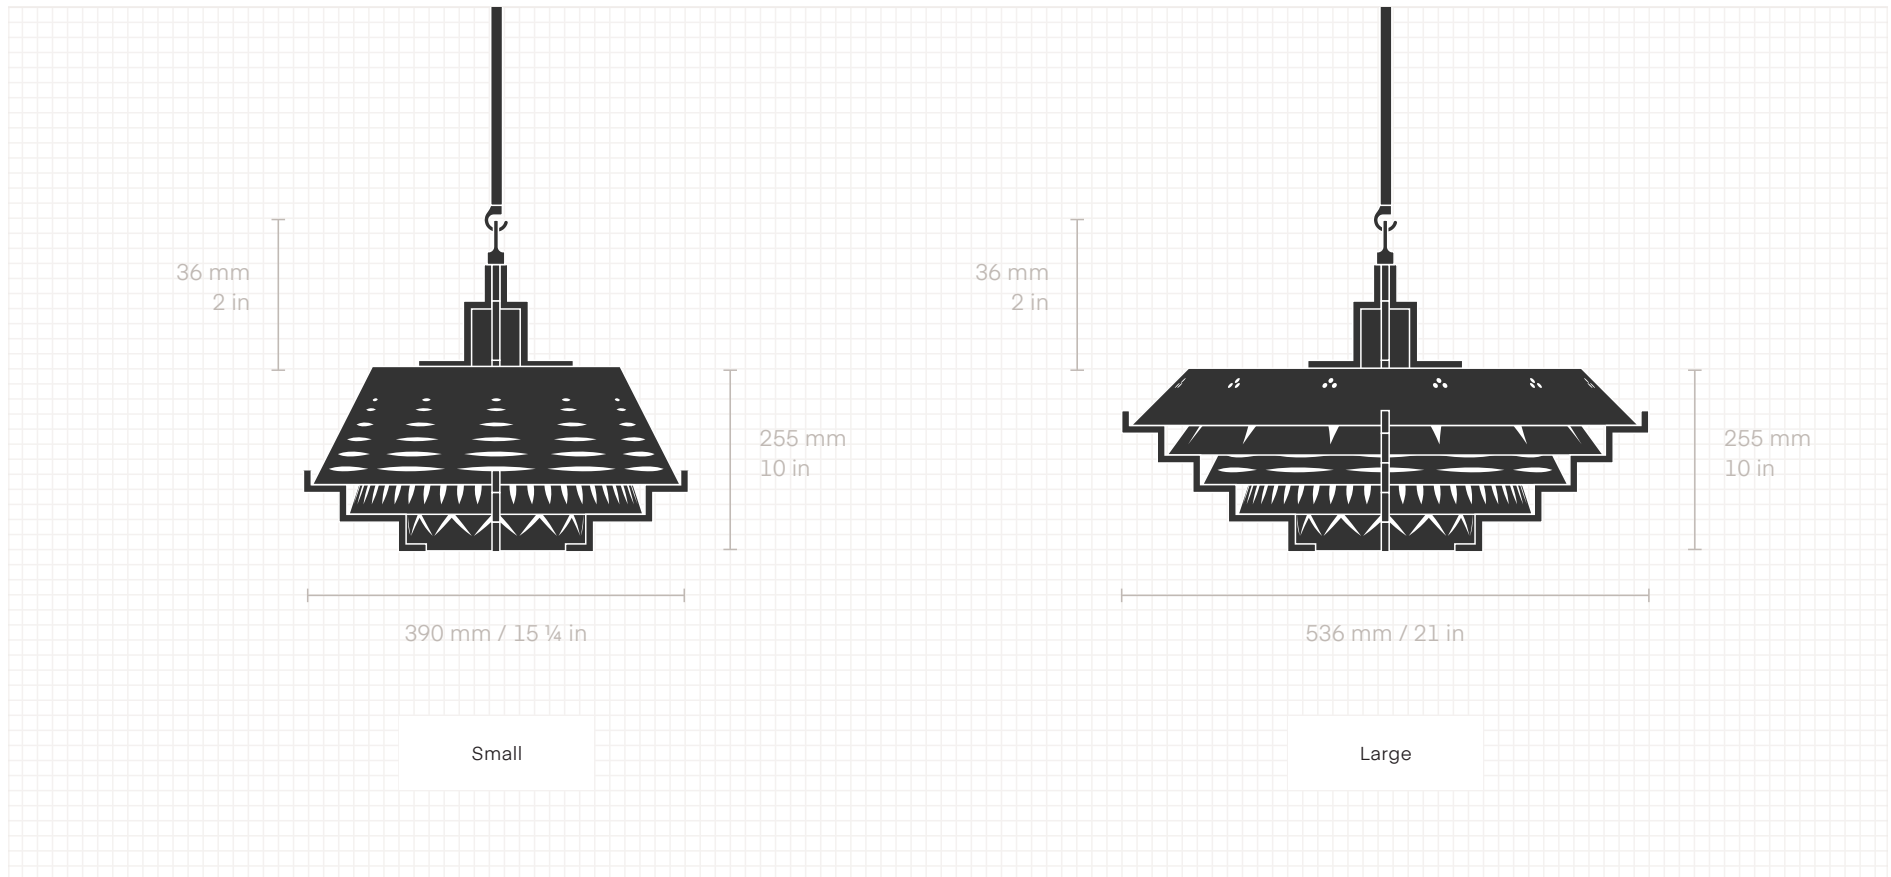

### DIMENSIONS (MM)

Small: 390 w x 291 h x 390 d

Large: 536 w x 291 h x 536 d

### LEAD TIME

8–10 weeks

**Sei+z**

[studioseitz.com](http://studioseitz.com) • +1.347.599.1403 • [studio@studioseitz.com](mailto:studio@studioseitz.com)

©2019 Studio Seitz, LLC. All rights reserved.

**PENDANT LIGHT**, Black Anodized Aluminum Frame with Frosted Glass Cones