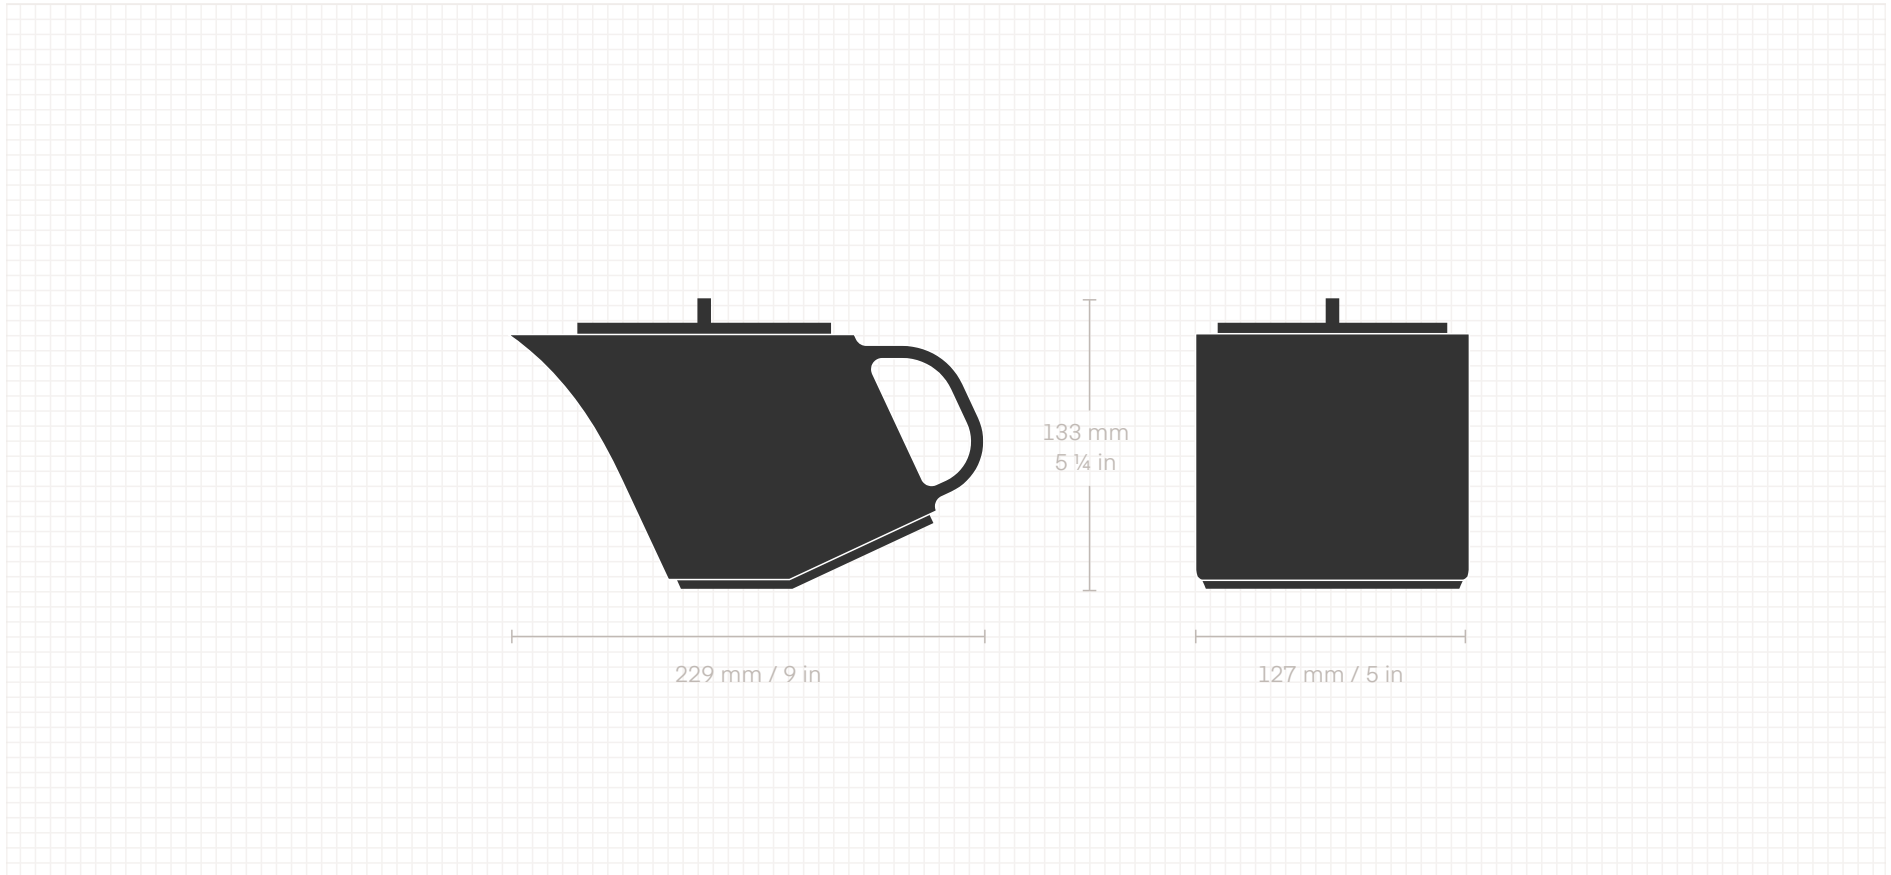

Sei+z

studioseitz.com • +1 347 599 1403 • studio@studioseitz.com

©2019 Studio Seitz, LLC. All rights reserved.