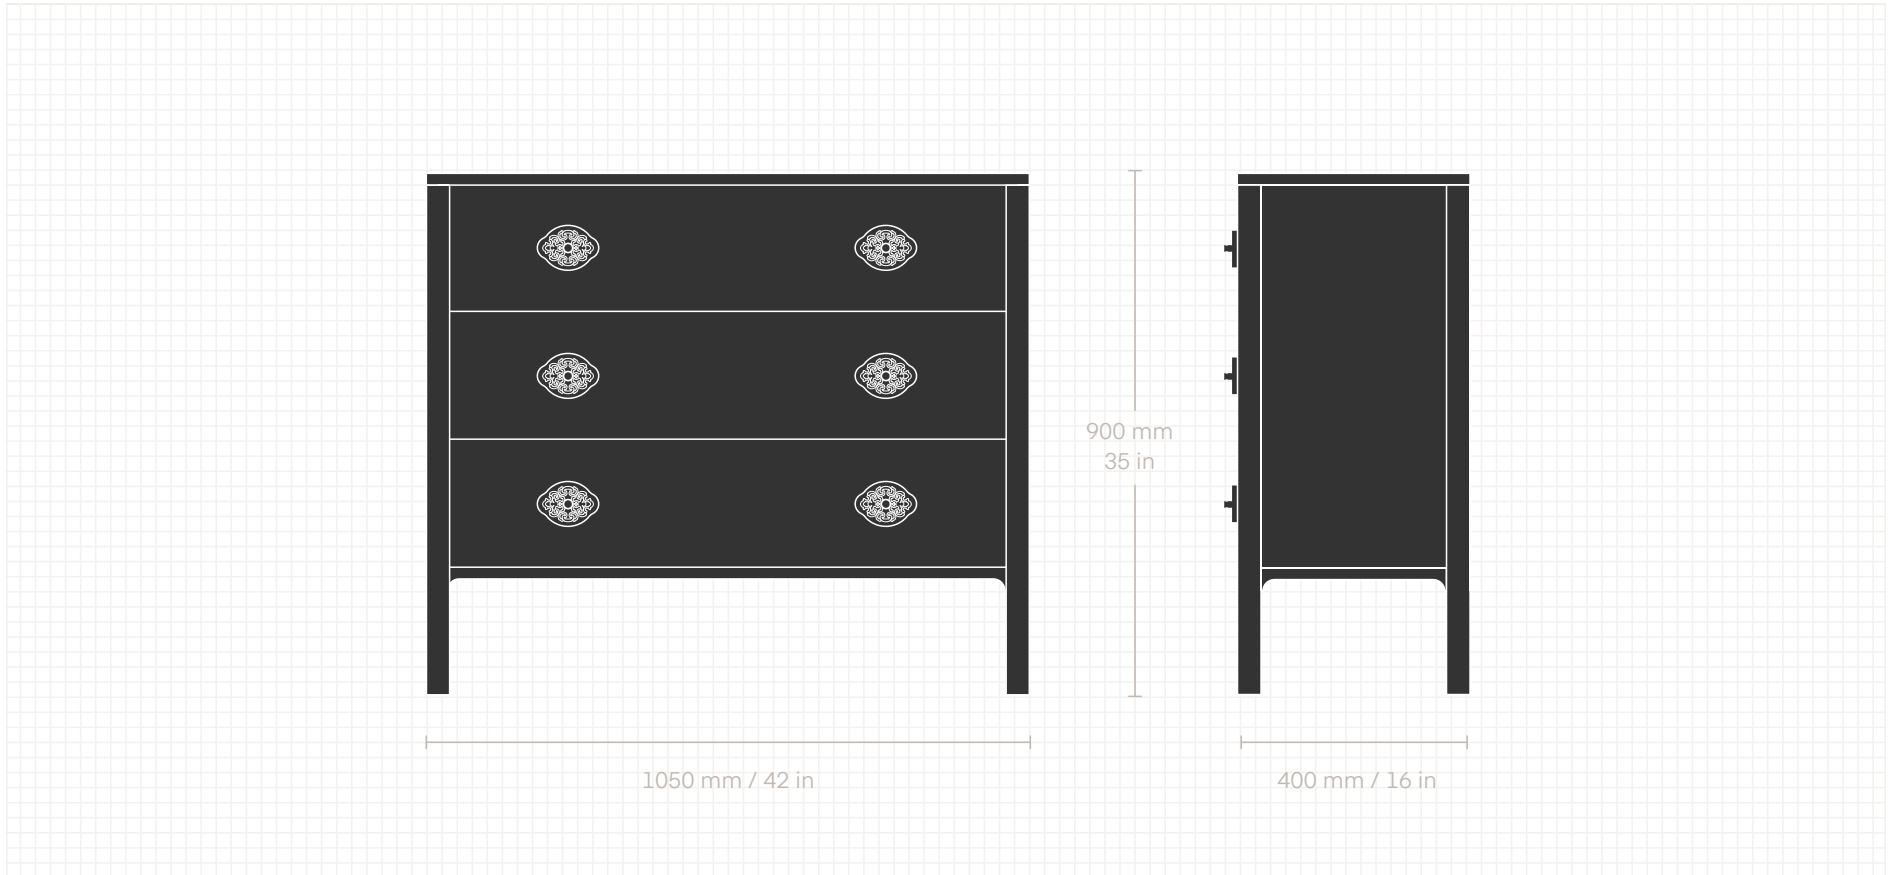

Sei+z

studioseitz.com • +1.347.599.1403 • studio@studioseitz.com

©2019 Studio Seitz, LLC. All rights reserved.