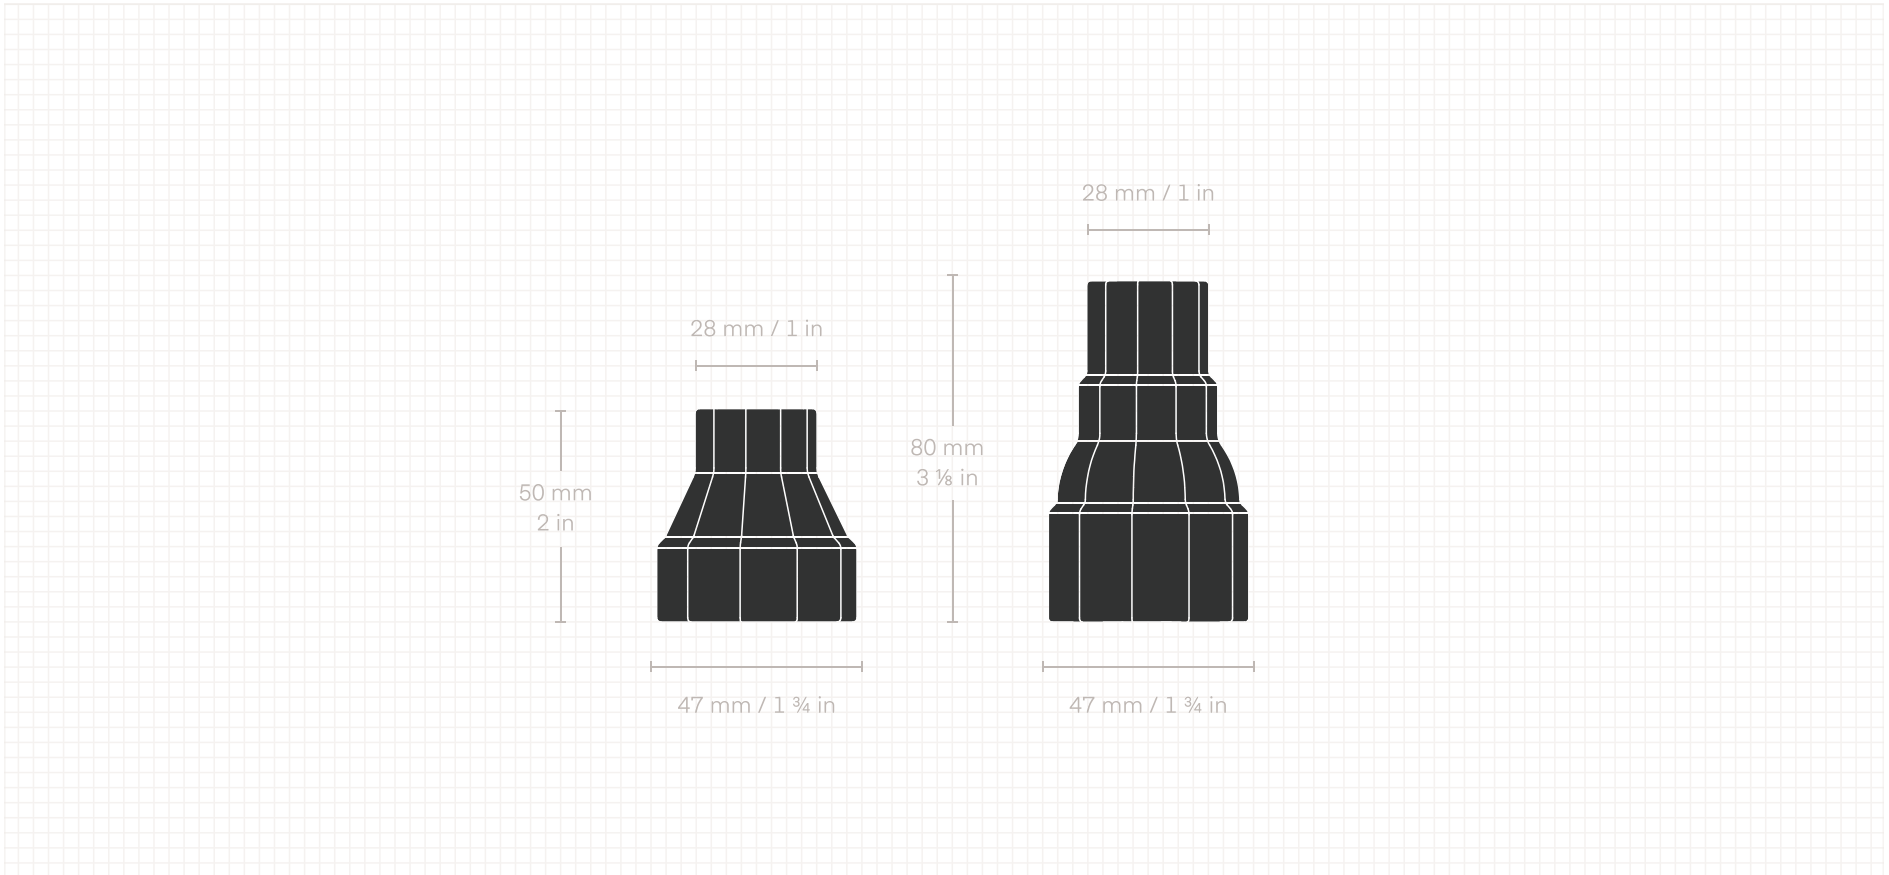

Sei+z

studioseitz.com • +1 347 599 1403 • studio@studioseitz.com

©Studio Seitz, LLC. All rights reserved.