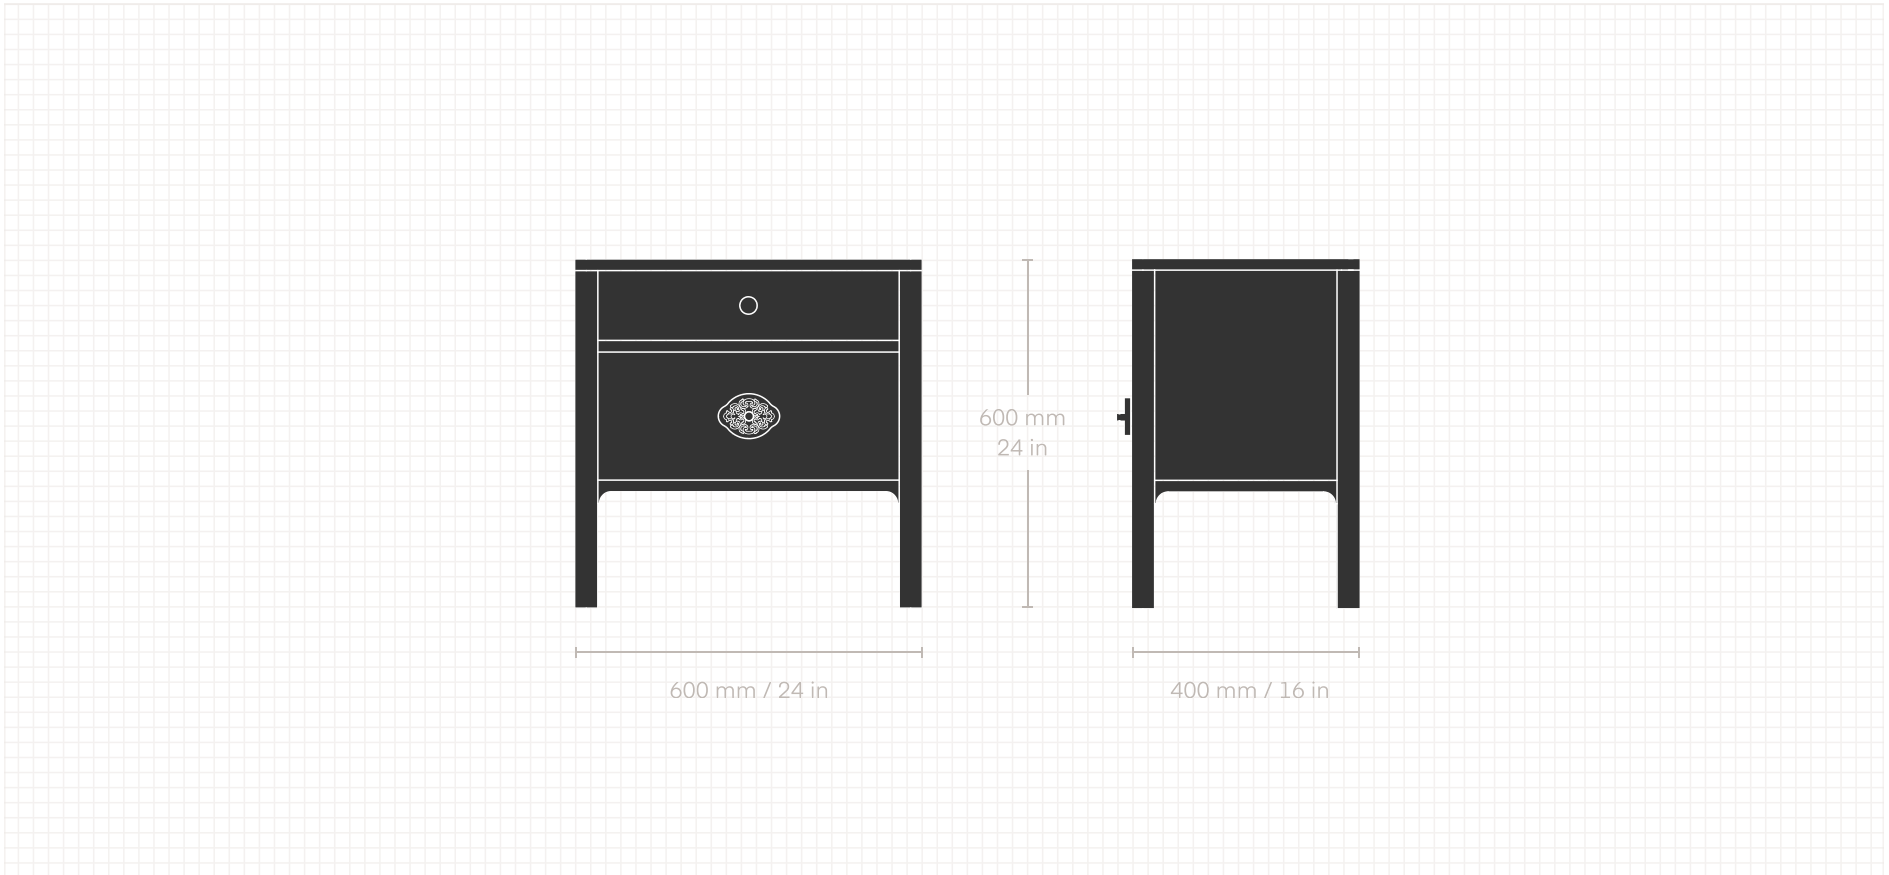

Bedside Table

This bedside table calls upon the traditions of Swiss Alpine joinery—serving streamlined silhouettes to the bedroom. A brass pull, ornamented through metal stamping, adorns the drawer.

COLLECTION

600 w x 600 h x 400 d

LEAD TIME

8–10 weeks

Sei+z

studioseit.com • +1 347 599 1403 • studio@studioseit.com

©Studio Seitz, LLC. All rights reserved.

BEDSIDE TABLE, Natural & Ebonized European Ash

Sei+z