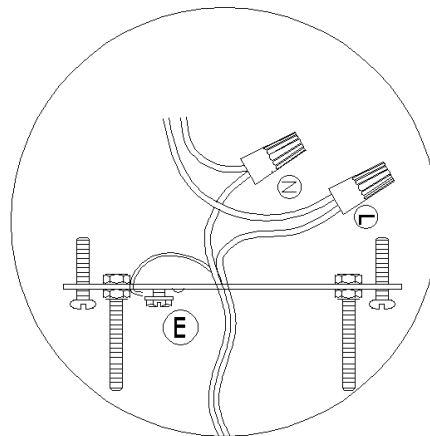

MOE'S

home collection

ASSEMBLY INSTRUCTIONS.

GAMMA PENDANT LIGHT

RM-1055-31

THANK YOU FOR YOUR PURCHASE!

PARTS AND HARDWARE.

D canopy x1 E iron pipe x1 F iron pipe x2
G iron pipe x1 H lampbody x1

NOTES.

Thank you for purchasing this quality product! Be sure to check all packing material carefully for small part that may have come loose inside the carton during shipping.

ELECTRICAL .

This product requires working with electricity. ensure power is completely off before beginning assembly and take safety precautions to prevent electrical shock.

STEP 1.

- Ⓝ Neutral
- ⓔ Earth
- Ⓛ Line

STEP 2.