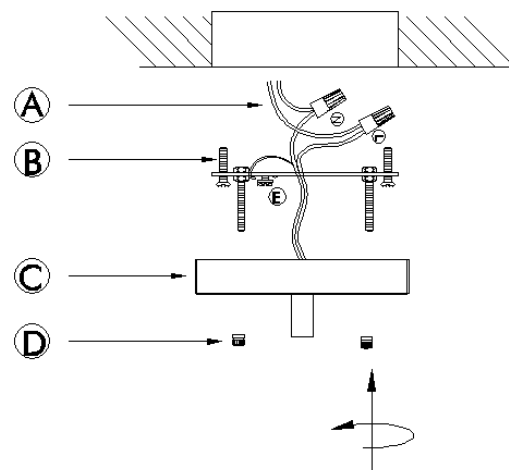

MOE'S

home collection

ASSEMBLY INSTRUCTIONS.

GAMMA PENDANT LIGHT

RM-1055-31

THANK YOU FOR YOUR PURCHASE!

PARTS AND HARDWARE.

D canopy x1 E iron pipe x1 F iron pipe x2
G iron pipe x1 H lampbody x1

NOTES.

Thank you for purchasing this quality product! Be sure to check all packing material carefully for small part that may have come loose inside the carton during shipping.

ELECTRICAL .

This product requires working with electricity. ensure power is completely off before beginning assembly and take safety precautions to prevent electrical shock.

STEP 1.

- Ⓝ Neutral
- ⓔ Earth
- Ⓛ Line

STEP 2.