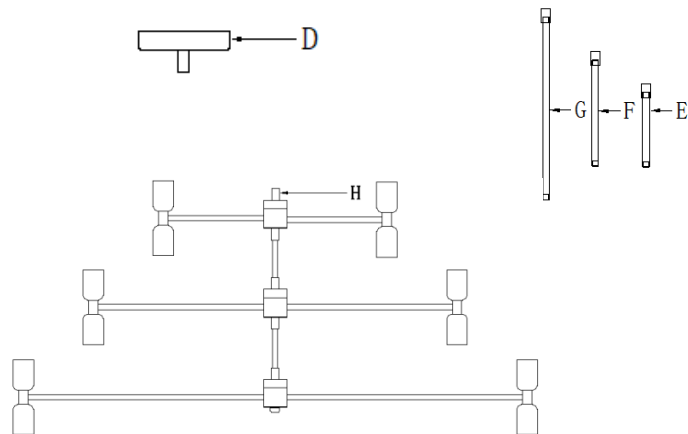

MOE'S

home collection

ASSEMBLY INSTRUCTIONS.

GAMMA PENDANT LIGHT

RM-1055-31

THANK YOU FOR YOUR PURCHASE!

PARTS AND HARDWARE.

D canopy x1 E iron pipe x1 F iron pipe x2
G iron pipe x1 H lampbody x1

STEP 1.

- Ⓝ Neutral
- ⓔ Earth
- Ⓛ Line

STEP 2.