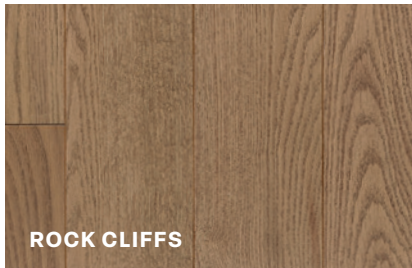

Appalachian hardwoods produce beautiful, consistent grain patterns that enhance color and durability. Our Northern Coast Collection heightens the beauty of the hardwood by carefully selecting elegant natural tones to bring out exquisite patterns in the wood grain. Offering five upscale colors, the addition of Northern Coast will distinguish Blue Ridge Hardwood Flooring from others in the marketplace.

SUBLIME

Muted natural tones complement any natural lighting conditions, bringing warmth into the home. Note how differing light conditions bring out new shades and textures in the flooring.

ORGANIC

Our process highlights the natural features of only the highest quality hardwood to create organic beauty. Our precise finishes are tailored to enhance and reveal natural features in the wood.

**SIMPLY FUNCTIONAL. INCREDIBLY BEAUTIFUL.
FIVE COLOR CHOICES.**

SPECIFICATIONS

Color Species	Width	Stock SKU	Special Order SKU	.Com SKU
Seaside Oak	5"	1009201404	1009065150	324168252
Seaside Oak	4"	—	1009065140	324168215
Seaside Oak	3"	—	1009065138	324168208
Rock Cliffs Oak	5"	—	1008957910	323901529
Rock Cliffs Oak	4"	—	1009065135	324168199
Rock Cliffs Oak	3"	1009201402	1009065132	324168089
Thin Ice Oak	5"	—	1008957902	323901506
Thin Ice Oak	4"	1009201405	1009065130	324168117
Thin Ice Oak	3"	—	1009065128	324168109
Oceans Edge Oak	5"	—	1009107820	324294839
Oceans Edge Oak	4"	—	1009108749	324297546
Oceans Edge Oak	3"	—	1009108782	324297605
Tidewater Oak	5"	—	1009108852	324297639
Tidewater Oak	4"	—	1009109338	324298394
Tidewater Oak	3"	—	1009109340	324298399