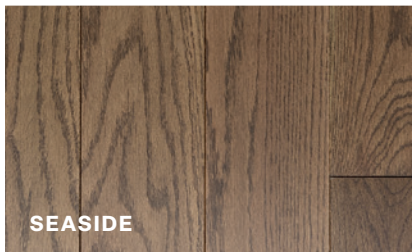

Appalachian hardwoods produce beautiful, consistent grain patterns that enhance color and durability. Our Northern Coast Collection heightens the beauty of the hardwood by carefully selecting elegant natural tones to bring out exquisite patterns in the wood grain. Offering five upscale colors, the addition of Northern Coast will distinguish Blue Ridge Hardwood Flooring from others in the marketplace.

SUBLIME

Muted natural tones complement any natural lighting conditions, bringing warmth into the home. Note how differing light conditions bring out new shades and textures in the flooring.

ORGANIC

Our process highlights the natural features of only the highest quality hardwood to create organic beauty. Our precise finishes are tailored to enhance and reveal natural features in the wood.

**SIMPLY FUNCTIONAL. INCREDIBLY BEAUTIFUL.
FIVE COLOR CHOICES.**

SPECIFICATIONS

Color Species	Width	Stock SKU	Special Order SKU	.Com SKU
Seaside Oak	5"	1009201404	1009065150	324168252
Seaside Oak	4"	—	1009065140	324168215
Seaside Oak	3"	—	1009065138	324168208
Rock Cliffs Oak	5"	—	1008957910	323901529
Rock Cliffs Oak	4"	—	1009065135	324168199
Rock Cliffs Oak	3"	1009201402	1009065132	324168089
Thin Ice Oak	5"	—	1008957902	323901506
Thin Ice Oak	4"	1009201405	1009065130	324168117
Thin Ice Oak	3"	—	1009065128	324168109
Oceans Edge Oak	5"	—	1009107820	324294839
Oceans Edge Oak	4"	—	1009108749	324297546
Oceans Edge Oak	3"	—	1009108782	324297605
Tidewater Oak	5"	—	1009108852	324297639
Tidewater Oak	4"	—	1009109338	324298394
Tidewater Oak	3"	—	1009109340	324298399