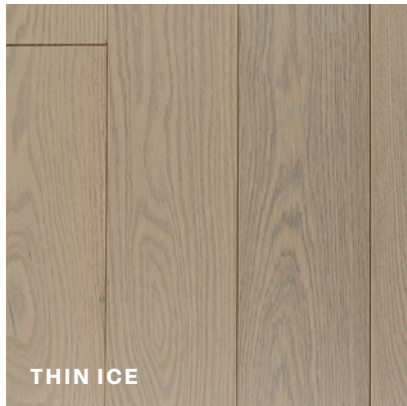

**SIMPLY FUNCTIONAL. INCREDIBLY BEAUTIFUL.
FIVE COLOR CHOICES.**