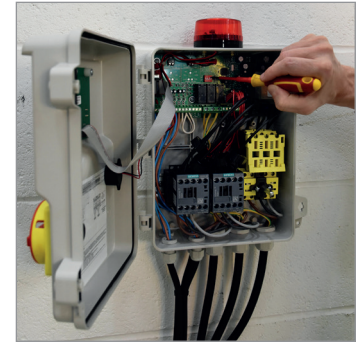

MULTI 2

ADJUSTABLE OVERLOADS

The **Multi 2** are electronic panels for twin pump control (single or three phase), with enclosures in metal or thermoplastic. Both enclosures feature lateral door hinges (for hands free use), external fixing (no need to drill the enclosure) and are IP55. The closing system on thermoplastic enclosures is with two lateral screws, while the metal is with a key.

Basic Alarms are constructed in ABS plastic, with IP55 protection. They have audible warning alarms and electronic flashing beacons.

Standard features include:

- adjustable overloads
- low voltage transformers
- operation with float switches, pressure switches and probes
- hand/off/auto switches
- input for float activated audible alarm,
- maximum current protection with alarm
- minimum and maximum voltage protection with automatic reset and alarm
- lack and sequence of phases protection with automatic reset and alarm
- motor klixon overload protection with automatic reset and alarm
- Provision for start up capacitor
- Siren silencing button
- N°2 alarm outputs 12V DC max 200mA for siren and flashing Led lamp
- Alarm output max 5A NC-COM-NO (volt free)
- Auto changeover (Multi 2 only)