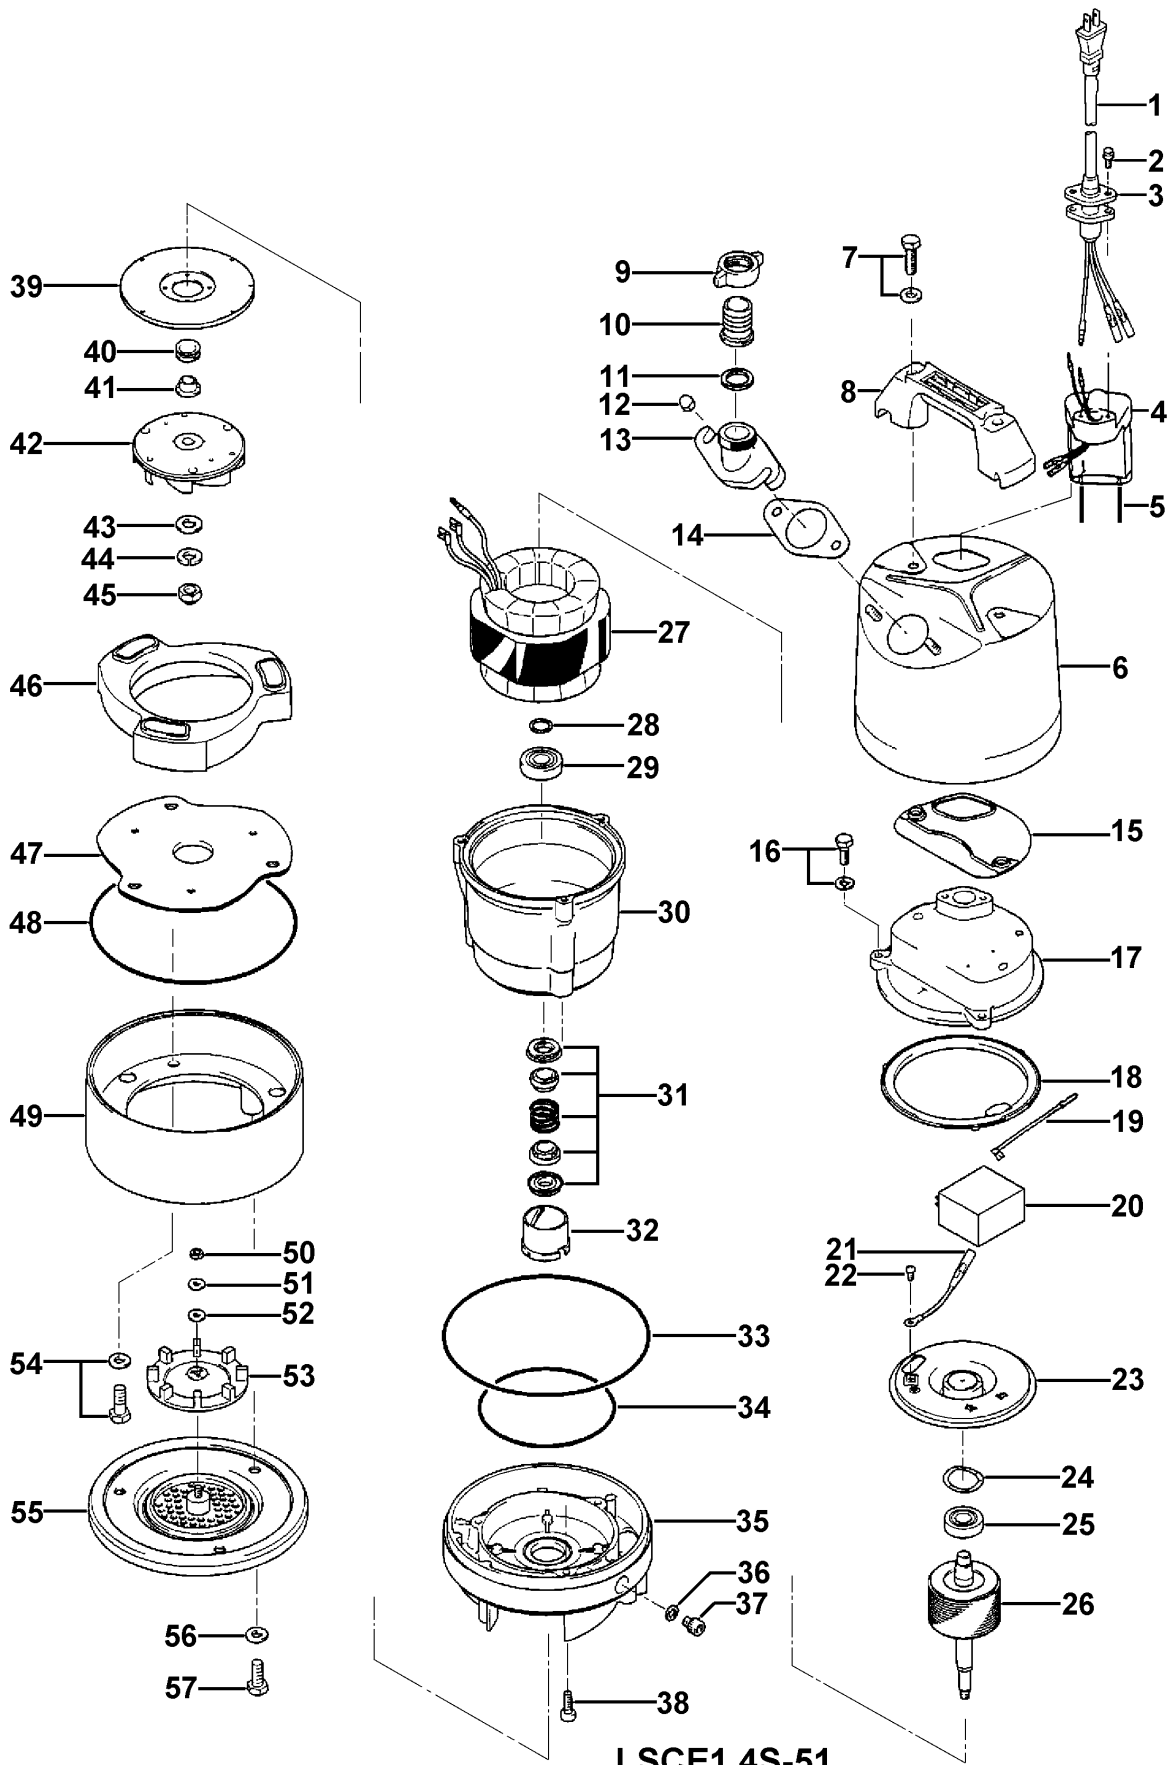

Pos.no	Item no.	Description	Quant.	UP
		Packing O-Ring Set	1	Price on req.
1	140-427-17	Hex.Bolt (w/Plain Washer) M5x15 SUS304 (EN X5CrNi18-10)	2	Price on req.
2	003-190-10	Gland SUS316 (EN X5Cr-Ni-Mo17-12-2)	1	Price on req.
3	001-009-48	Cabletyre Cable Set (10m) 220/230/240V-50HZ(EUR) H07R-F3Cx1mm2 LBD(HAR)	1	Price on req.
4	114-000-94	Relay Unit EL-2 Type(200V)	1	Price on req.
	061-TEG-05	Cable Repair Kit	1	Price on req.
5	090-125-14	Electrode Extension LBA/LSC (d0.8xd7.45x70)	2	Price on req.
6	065-000-18	Outer Cover LSC type, Orange (2.5YR5/13) SPC	1	Price on req.
7	140-000-13	Hex.Bolt (w/Plain Washer) M8x65 SUS304 (EN X5CrNi18-10) Stainless Steel	2	Price on req.
8	068-289-18	Handle LBA3-250/480 (SPC+NBR)	1	Price on req.
9	128-000-01	Union PF-1 ADC	1	Price on req.
10	032-000-20	Hose Coupling LSC/LSP type, 25A ADC12	1	Price on req.
11	121-000-21	Packing LSC/LSP type, 25A NBR	1	Price on req.
12	141-144-10	Flanged Hex. Nut M8 SUS304 (EN X5CrNi18-10) Stainless Steel	2	Price on req.
13	032-000-19	Threaded flange 1" LSC1.4S-51/61 type ADC12	1	Price on req.
14	121-587-17	Packing LB-250/480-51/61 NBR	1	Price on req.
15	121-434-18	Packing LB3-250/480 Synthetic Rubber	1	Price on req.
16	140-431-14	Hex.Bolt (w/Plain Washer) M6x25 SUS304 (EN X5CrNi18-10) Stainless Steel	3	Price on req.
17	051-282-19	Head Cover ADC	1	Price on req.
18	121-546-14	Packing d120xd142x6.2t NBR	1	Price on req.
20	076-161-18	Capacitor 220/230/240V-50HZ SH-CAP,580VAC-8MF(3Terminal)	1	Price on req.
22	143-203-14	Pan Screw M4x5	1	Price on req.
23	050-451-18	Motor Bracket SECD	1	Price on req.
24	142-451-16	Wave Washer 6201(D=32,t=0.25) SUP	2	Price on req.
25	052-100-15	Bearing 6201ZZC3	1	Price on req.
26	055-889-14	Rotor (HS2.4S-51/52, LSC1.4S-51, LB-480-52)	1	Price on req.
27	056-C70-19	Stator 220/230/240V-50HZ	1	Price on req.
28	061-180-17	Bearing Collar d15.1xd20x1.6t SS	1	Price on req.
29	052-101-16	Bearing 6202ZZC3	1	Price on req.
30	064-508-14	Motor Frame ADC	1	Price on req.
31	025-000-81	Mechanical Seal W-14VCA SIC	1	Price on req.
32	030-000-09	Oil Lifter W-14VL Resin	1	Price on req.
33	122-453-16	O-Ring 172xd2.7 NBR	1	Price on req.
34	122-133-17	O-Ring G-110 NBR	1	Price on req.
35	029-000-70	Oil Casing LB-250/480-51/61 Type ADC	1	Price on req.
36	121-246-11	Packing (Oil Plug) d10.3xd16x2t PE	1	Price on req.
37	035-124-12	Oil Plug M10x15 SUS304 (EN X5CrNi18-10)	1	Price on req.
38	140-252-19	Hex.Socket Cap Bolt M6x20 SUS304 (EN X5CrNi18-10)	3	Price on req.
39	031-000-12	Wear Ring LSC1.4S-51/61 SPC+Urethane Rubber	1	Price on req.
40	122-441-11	V-Ring VR-14 NBR	1	Price on req.
41	071-292-14	Shaft Sleeve LB3-250/480 SUS304 (EN X5CrNi18-10) Stainless Steel	1	Price on req.
42	021-007-43	Impeller 50Hz	1	Price on req.
42	021-007-44	Impeller (60HZ) 60Hz Urethane Rubber	1	Price on req.
43	142-127-10	Plain Washer M8 SUS304 (EN X5CrNi18-10) Stainless Steel	1	Price on req.
44	142-210-11	Plain Washer d8.6xd13.4x1t SUS304 (EN X5CrNi18-10) Stainless Steel	1	Price on req.
45	141-030-12	Hex.Cap Nut M8 SUS304 (EN X5CrNi18-10) Stainless Steel	1	Price on req.
46	020-B89-19	Pump Casing LB-250/480-51/61 Type Synthetic Rubber	1	Price on req.
47	022-001-27	Suction Cover LB-750 SPC	1	Price on req.
48	122-453-16	O-Ring 172xd2.7 NBR	1	Price on req.
49	023-001-89	Stand LSC1.4S-51/61 type ADC	1	Price on req.
50	141-004-17	Hex.Nut M6 SUS304	1	Price on req.
51	142-229-13	Plain Washer d6.5xd16x1t SUS304 (EN X5CrNi18-10) Stainless Steel	1	Price on req.
52	121-266-17	Packing d6xd16x1t NBR	1	Price on req.
53	203-015-16	Swing Check Valve LSC-4 SBR	1	Price on req.
54	140-477-12	Hex.Bolt (w/Plain Washer) M8x30 SUS304 (EN X5CrNi18-10)	3	Price on req.
55	049-000-09	Bottom Plate (SPC+NBR)	1	Price on req.
56	142-222-16	Seal Washer WF-8 SPC+NBR	3	Price on req.
57	140-054-19	Hex.Bolt M8x20 SUS304 (EN X5Cr18-10)	3	Price on req.
	173-000-40	Packing & O-Ring Set	1	Price on req.
	##oilVG32	ml Turbine Oil ISO VG32	155	Price on req.
	090-126-15	Electrode Extension KTVE/KTZE	1	Price on req.

Exploded View LSCE1.4S-51

LSCE1.4S-51