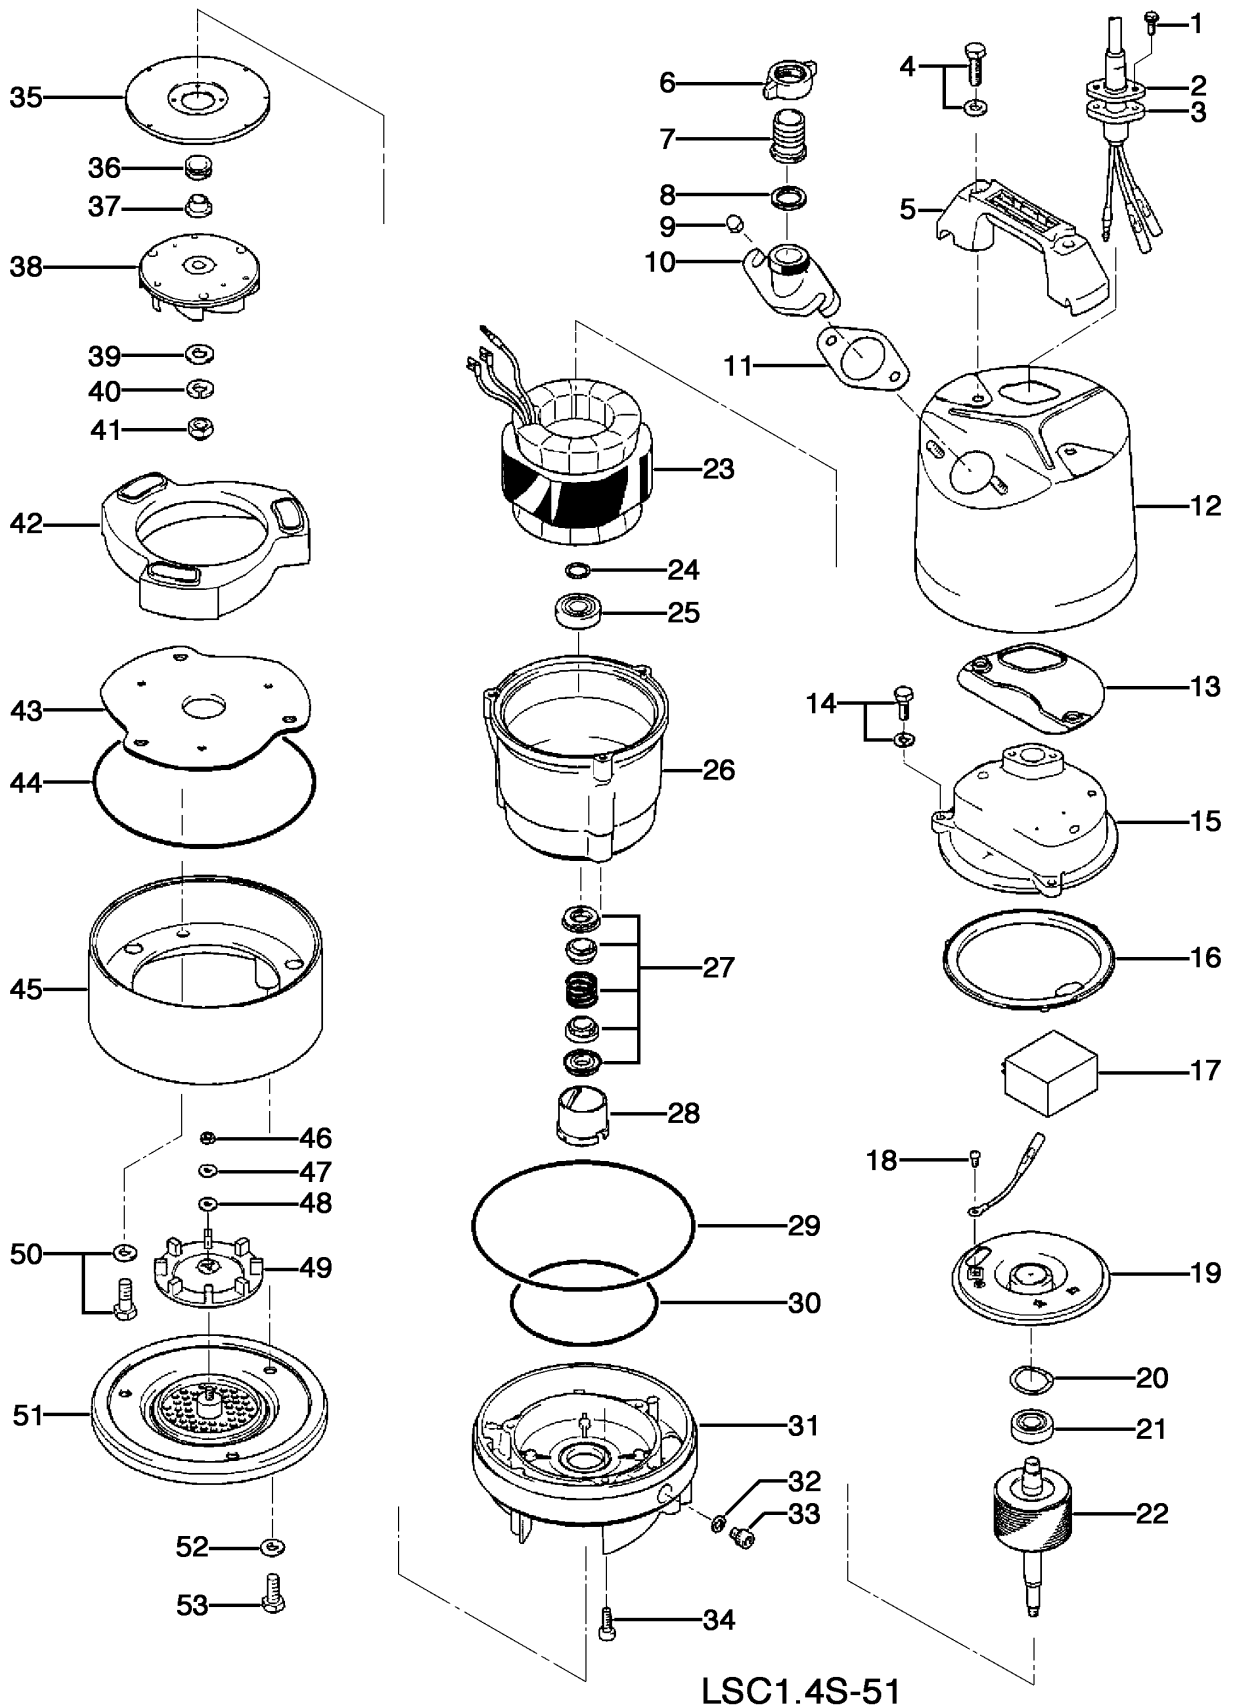

Pos.no	Item no.	Description	Quant.	UP
		Packing O-Ring Set	1	Price on req.
1	140-427-17	Hex.Bolt (w/Plain Washer) M5x15 SUS304 (EN X5CrNi18-10)	2	Price on req.
2	003-190-10	Gland SUS316 (EN X5Cr-Ni-Mo17-12-2)	1	Price on req.
3	001-009-48	Cabletyre Cable Set (10m) 220/230/240V-50HZ(EUR) H07R-F3Cx1mm2 LBD(HAR)	1	Price on req.
	061-TEG-05	Cable Repair Kit	1	Price on req.
4	140-000-13	Hex.Bolt (w/Plain Washer) M8x65 SUS304 (EN X5CrNi18-10) Stainless Steel	2	Price on req.
5	068-289-18	Handle LBA3-250/480 (SPC+NBR)	1	Price on req.
6	128-000-01	Union PF-1 ADC	1	Price on req.
7	032-000-20	Hose Coupling LSC/LSP type, 25A ADC12	1	Price on req.
8	121-000-21	Packing LSC/LSP type, 25A NBR	1	Price on req.
9	141-144-10	Flanged Hex. Nut M8 SUS304 (EN X5CrNi18-10) Stainless Steel	2	Price on req.
10	032-000-19	Threaded flange 1" LSC1.4S-51/61 type ADC12	1	Price on req.
11	121-587-17	Packing LB-250/480-51/61 NBR	1	Price on req.
12	065-000-18	Outer Cover LSC type, Orange (2.5YR5/13) SPC	1	Price on req.
13	121-434-18	Packing LB3-250/480 Synthetic Rubber	1	Price on req.
14	140-431-14	Hex.Bolt (w/Plain Washer) M6x25 SUS304 (EN X5CrNi18-10) Stainless Steel	3	Price on req.
15	051-282-19	Head Cover ADC	1	Price on req.
16	121-546-14	Packing d120xd142x6.2t NBR	1	Price on req.
17	076-161-18	Capacitor 220/230/240V-50HZ SH-CAP.580VAC-8MF(3Terminal)	1	Price on req.
18	143-203-14	Pan Screw M4x5	1	Price on req.
19	050-451-18	Motor Bracket SECD	1	Price on req.
20	142-451-16	Wave Washer 6201(D=32,t=0.25) SUP	2	Price on req.
21	052-100-15	Bearing 6201ZZC3	1	Price on req.
22	055-889-14	Rotor (HS2 4S-51/52, LSC1.4S-51, LB-480-52)	1	Price on req.
23	056-C70-19	Stator 220/230/240V-50HZ	1	Price on req.
24	061-180-17	Bearing Collar d15.1xd20x1.6t SS	1	Price on req.
25	052-101-16	Bearing 6202ZZC3	1	Price on req.
26	064-508-14	Motor Frame ADC	1	Price on req.
27	025-000-81	Mechanical Seal W-14VCA SIC	1	Price on req.
28	030-000-09	Oil Lifter W-14VL Resin	1	Price on req.
29	122-453-16	O-Ring 172xd2.7 NBR	1	Price on req.
30	122-133-17	O-Ring G-110 NBR	1	Price on req.
31	029-000-70	Oil Casing LB-250/480-51/61 Type ADC	1	Price on req.
32	121-246-11	Packing (Oil Plug) d10.3xd16x2t PE	1	Price on req.
33	035-124-12	Oil Plug M10x15 SUS304 (EN X5CrNi18-10)	1	Price on req.
34	140-252-19	Hex.Socket Cap Bolt M6x20 SUS304 (EN X5CrNi18-10)	3	Price on req.
35	031-000-12	Wear Ring LSC1.4S-51/61 SPC+Urethane Rubber	1	Price on req.
36	122-441-11	V-Ring VR-14 NBR	1	Price on req.
37	071-292-14	Shaft Sleeve LB3-250/480 SUS304 (EN X5CrNi18-10) Stainless Steel	1	Price on req.
38	021-007-43	Impeller 50Hz	1	Price on req.
38	021-007-44	Impeller (60HZ) 60Hz Urethane Rubber	1	Price on req.
39	142-127-10	Plain Washer M8 SUS304 (EN X5CrNi18-10) Stainless Steel	1	Price on req.
40	142-210-11	Plain Washer d8.6xd13.4x1t SUS304 (EN X5CrNi18-10) Stainless Steel	1	Price on req.
41	141-030-12	Hex.Cap Nut M8 SUS304 (EN X5CrNi18-10) Stainless Steel	1	Price on req.
42	020-B89-19	Pump Casing LB-250/480-51/61 Type Synthetic Rubber	1	Price on req.
43	022-001-27	Suction Cover LB-750 SPC	1	Price on req.
44	122-453-16	O-Ring 172xd2.7 NBR	1	Price on req.
45	023-001-89	Stand LSC1.4S-51/61 type ADC	1	Price on req.
46	141-004-17	Hex.Nut M6 SUS304	1	Price on req.
47	142-229-13	Plain Washer d6.5xd16x1t SUS304 (EN X5CrNi18-10) Stainless Steel	1	Price on req.
48	121-266-17	Packing d6xd16x1t NBR	1	Price on req.
49	203-015-16	Swing Check Valve LSC-4 SBR	1	Price on req.
50	140-477-12	Hex.Bolt (w/Plain Washer) M8x30 SUS304 (EN X5CrNi18-10)	3	Price on req.
51	049-000-09	Bottom Plate (SPC+NBR)	1	Price on req.
51	049-000-SS	Bottom Plate For LSC1.4S-51/61 SUS304 (EN-X5CrNi18-10)	1	Price on req.
52	142-222-16	Seal Washer WF-8 SPC+NBR	3	Price on req.
53	140-054-19	Hex.Bolt M8x20 SUS304 (EN X5Cr18-10)	3	Price on req.
	173-000-40	Packing & O-Ring Set	1	Price on req.
	##oilVG32	ml Turbine Oil ISO VG32	155	Price on req.

Exploded View LSC1.4S-51

LSC1.4S-51