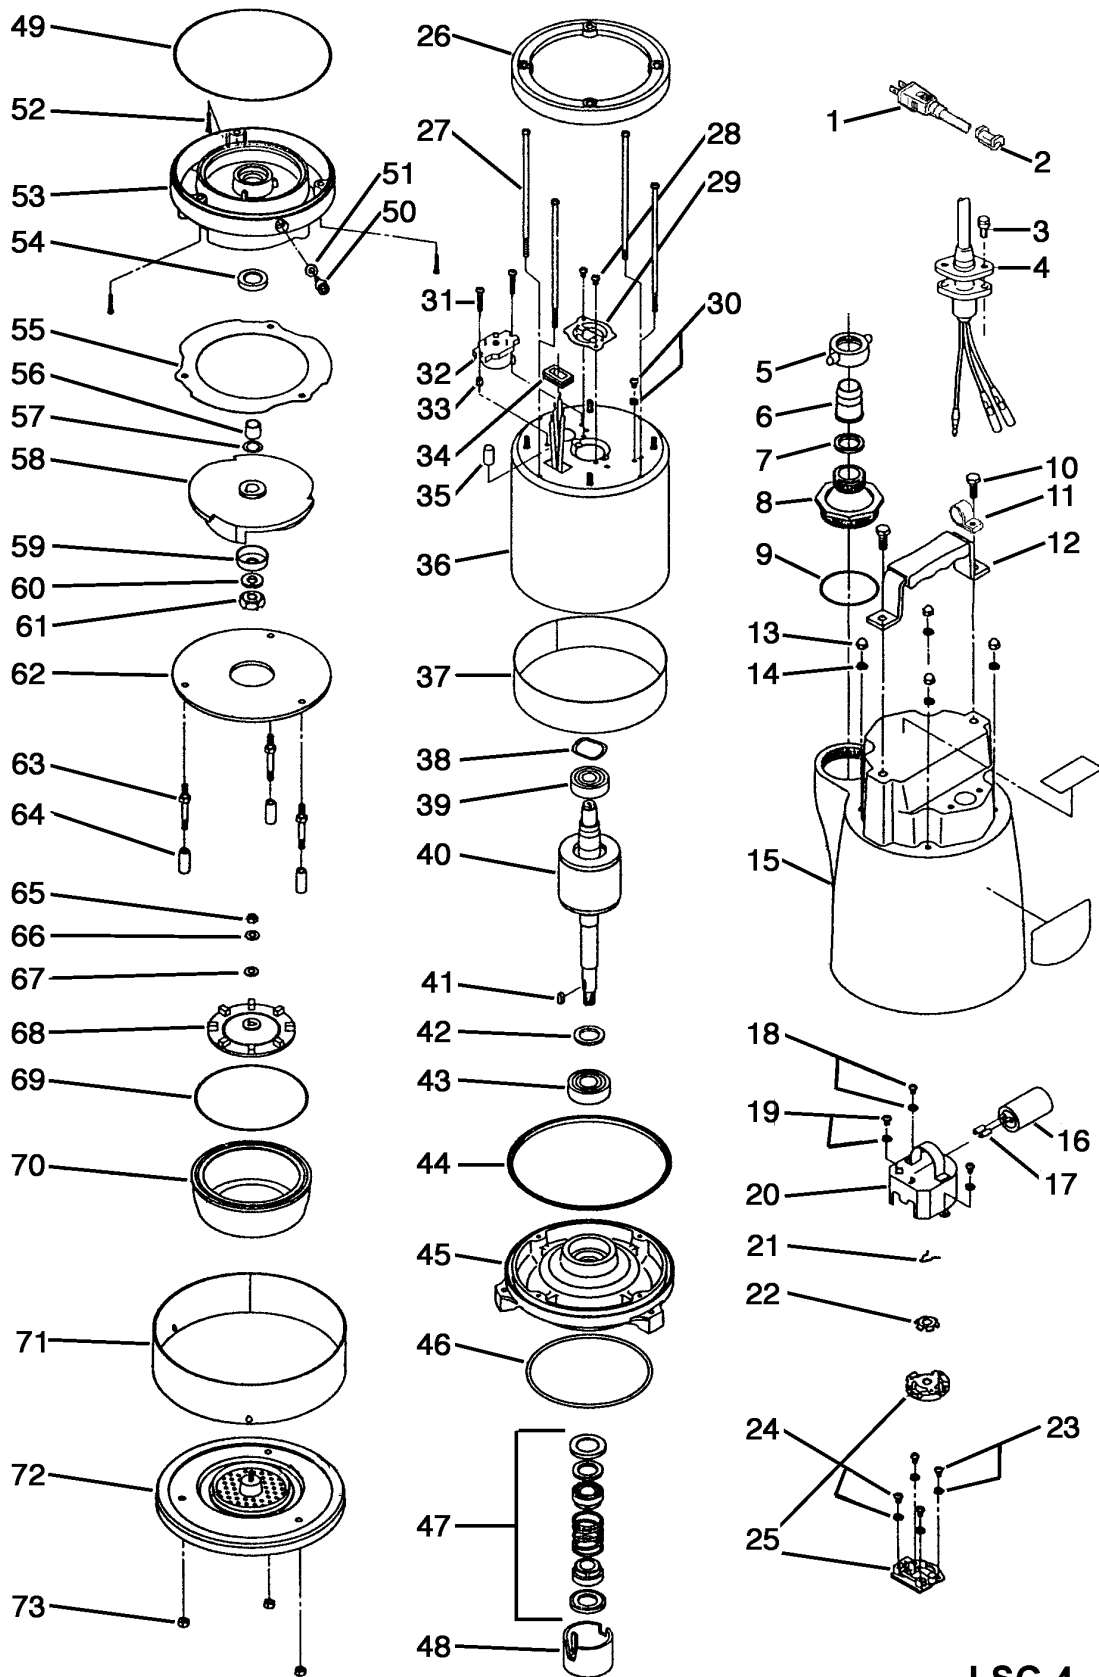

Pos.no	Item no.	Description	Quant.	UP
		Packing O-Ring-Set	1	Price on req.
1	001-009-48	Cabletyre Cable Set (10m) 220/230/240V-50HZ(EUR) H07R-F3Cx1mm2 LBD(HAR)	1	Price on req.
2	010-126-17	Cable Clip Rubber HS2 NBR	1	Price on req.
3	140-427-17	Hex.Bolt (w/Plain Washer) M5x15 SUS304 (EN X5CrNi18-10)	2	Price on req.
4	003-190-10	Gland SUS316 (EN X5Cr-Ni-Mo17-12-2)	1	Price on req.
5	128-000-01	Union PF-1 ADC	1	Price on req.
6	032-236-19	Hose Coupling 1" ADC	1	Price on req.
7	121-210-16	Packing TE-25R NBR	1	Price on req.
8	037-222-17	"Discharge Pipe "PF-2"""/PF-1"""" FC"	1	Price on req.
9	122-121-12	O-Ring G-50 NBR	1	Price on req.
10	140-033-12	Hex.Bolt M6x16 SUS304 (EN X5CrNi18-10) Stainless Steel	2	Price on req.
11	010-130-14	Cable Clip HK2-4/15 SPC	1	Price on req.
12	068-164-32	Handle S-400K SPC+NBR	1	Price on req.
13	141-028-17	Hex.Cap Nut M5 SUS304 (EN X5CrNi18-10) Stainless Steel	5	Price on req.
14	142-125-18	Plain Washer M5 SUS304 (EN X5CrNi18-10) Stainless Steel	4	Price on req.
15	065-194-29	Outer Cover LSC-4 ADC	1	Price on req.
16	076-000-09	Capacitor 220/230/240V-50Hz 120MF-125VAC(L=60) (T)	1	Price on req.
17		Sleeve 1Set	1	Price on req.
18	143-085-34	Pan Screw (w/Spring Washer) M4x6 C3604 (EN CuZn39Pb3)	1	Price on req.
19	143-085-34	Pan Screw (w/Spring Washer) M4x6 C3604 (EN CuZn39Pb3)	2	Price on req.
20	078-102-17	Centrifugal Switch Cover LB-400(E) SPC	1	Price on req.
21	145-002-17	Snap Retainer d10 SK5	1	Price on req.
22	142-207-15	Finger Spring d10.5 SK5	1	Price on req.
23	143-085-34	Pan Screw (w/Spring Washer) M4x6 C3604 (EN CuZn39Pb3)	2	Price on req.
24	143-076-29	Pan Screw (w/Spring Washer) M3x6 SWRM	2	Price on req.
25	077-109-11	Centrifugal Switch MS-3-2	1	Price on req.
26	121-249-14	Packing LB-400(E) NBR	1	Price on req.
27	143-093-19	Pan Screw M5x125 SWRM	4	Price on req.
28	143-085-34	Pan Screw (w/Spring Washer) M4x6 C3604 (EN CuZn39Pb3)	2	Price on req.
29	062-185-15	Bearing Fixing Plate LB SECC	1	Price on req.
30	143-085-34	Pan Screw (w/Spring Washer) M4x6 C3604 (EN CuZn39Pb3)	1	Price on req.
31	143-114-17	Truss Screw M4x16 SWRM	2	Price on req.
32	053-221-16	Motor Protector 230V/50 KA142-KPTL45 (H)	1	Price on req.
33	071-174-19	Spacer d6x6lx0.5t SPC	2	Price on req.
34	016-110-16	Lead Wire Protection Bush LB-400(E) NBR	1	Price on req.
35		Protection Tube	1	Price on req.
36	056-651-18	Stator and Frame (1 Set)	1	Price on req.
37	071-173-18	Collar 32l SECC	1	Price on req.
38	142-192-16	Wave Washer 6201(D=32,t=0.4) SK5	1	Price on req.
39	052-100-15	Bearing 6201ZZC3	1	Price on req.
40	055-247-14	Rotor	1	Price on req.
41	147-016-10	Impeller Key 4x4x10L SUS403 (EN X6Cr13)	1	Price on req.
42	061-157-15	Bearing Collar d15.1xd21x1.6t Kaltgewalztes BlechC	1	Price on req.
43	052-101-16	Bearing 6202ZZC3	1	Price on req.
44	121-244-19	Packing LB-400(E) NBR	1	Price on req.
45	060-167-15	Bearing Housing FC	1	Price on req.
46	122-131-15	O-Ring G-100 NBR	1	Price on req.
47	025-000-80	Mechanical Seal W-14HC SSIC	1	Price on req.
48	030-116-16	Oil Ring (Plastic)	1	Price on req.
49	122-274-11	O-Ring 159.5xd2.5 NBR	1	Price on req.
50	035-124-12	Oil Plug M10x15 SUS304 (EN X5CrNi18-10)	1	Price on req.
51	122-274-11	O-Ring 159.5xd2.5 NBR	1	Price on req.
52	140-040-12	Hex.Bolt M6x40 SUS304 (EN X5CrNi18-10) Stainless Steel	3	Price on req.
53	020-644-17	Pump Casing LB-480 FC	1	Price on req.
54	026-100-14	Oil Seal SC-15287 NBR	1	Price on req.
55	120-100-19	Packing (S.Cover) d115.5xd164x0.6t THREE SHEET	1	Price on req.
56	071-112-19	Shaft Sleeve d11xd14.8x11l SUS430 (EN X6Cr17)	1	Price on req.
57	040-100-18	Impeller Adjusting Washer 11.2x17x0.3t SUS304 (EN X5CrNi18-10) Stainless Steel	1	Price on req.
58	021-062-12	Impeller (50HZ) 50Hz Sintered Alloy	1	Price on req.
58	021-063-13	Impeller (60HZ) 60Hz Sintered Alloy	1	Price on req.
59	047-108-20	Impeller Thread Protect.Cover No.1(d10.5) SUS304 (EN X5CrNi18-10) Stainless Steel	1	Price on req.
60	142-164-19	Spring Washer M10 SUS304	1	Price on req.
61	141-006-77	Hex.Nut M10 S45C	1	Price on req.
62	022-590-13	Suction Cover LB-480 SPC	1	Price on req.
63	144-101-14	Stud Bolt M6x54 SUS403 (EN X6Cr13) Stainless Steel	3	Price on req.
64	127-114-17	Support Pipe 1/8x28.5l SGP	3	Price on req.
65	141-004-33	Hex.Nut M6 SWRM	1	Price on req.
66	142-229-13	Plain Washer d6.5xd16x1t SUS304 (EN X5CrNi18-10) Stainless Steel	1	Price on req.
67	121-266-17	Packing d6xd16x1t NBR	1	Price on req.
68	203-015-16	Swing Check Valve LSC-4 SBR	1	Price on req.
69	122-133-17	O-Ring G-110 NBR	1	Price on req.
70	023-366-11	Suction Opening LSC-4 (w/o Lip) NBR	1	Price on req.
71	023-340-19	Strainer (Casing Cover) SPC	1	Price on req.
72	049-000-09	Bottom Plate (SPC+NBR)	1	Price on req.
73	141-004-33	Hex.Nut M6 SWRM	3	Price on req.
	173-005-17	Packing & O-Ring Set	1	Price on req.
	##oilVG32	ml Turbine Oil ISO VG32	220	Price on req.

Exploded View LSC-4

LSC-4