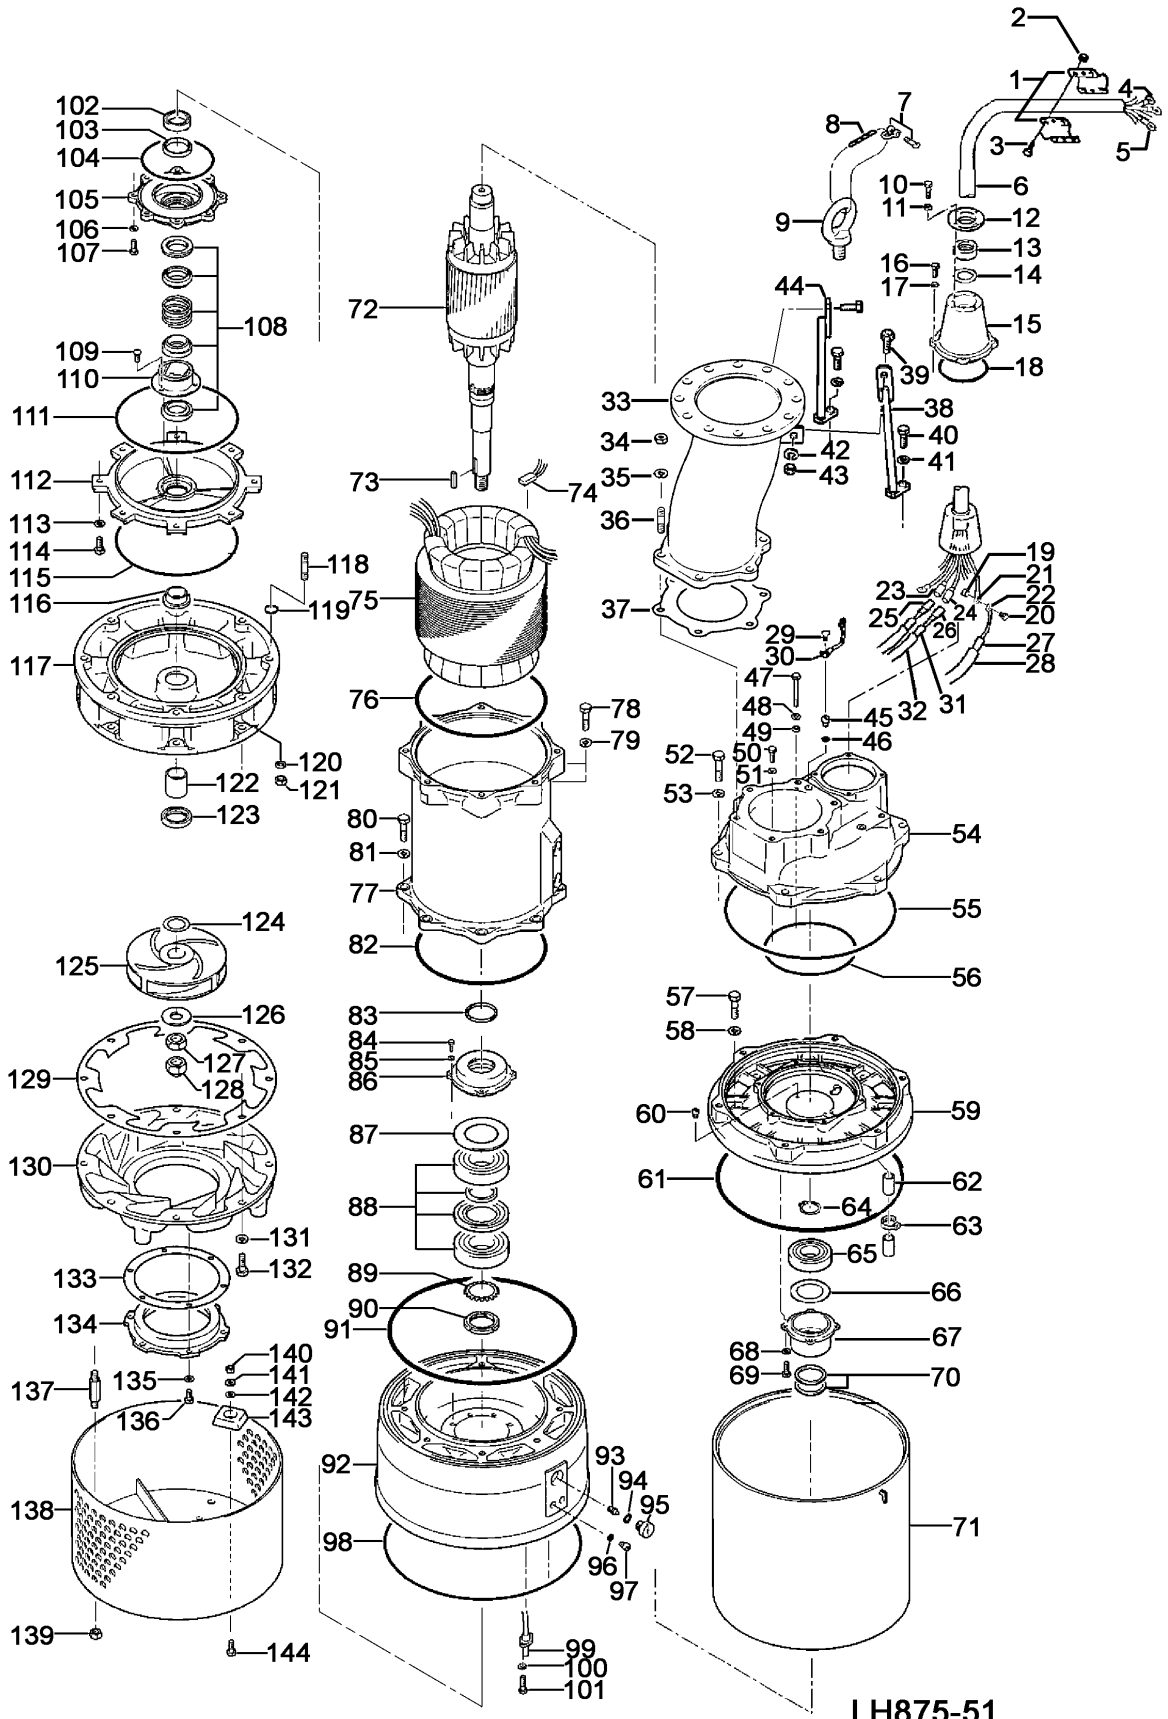

Pos.no	Item no.	Description	Quant.	UP
82	122-000-44	O-Ring G-350(349.3xd5.7) NBR	1	Price on req.
83	121-001-17	Packing 6.4x6.4x255 Felt	1	Price on req.
84	140-076-33	Hex.Bolt M10x30 SWRM	4	Price on req.
85	142-164-35	Spring Washer M10 SWRH	4	Price on req.
86	062-000-13	Bearing Cover LH675/855-51/61 FC	1	Price on req.
87	061-000-10	Bearing Collar d115xd139x3.2t SS	1	Price on req.
88	052-000-59	Bearing 7313ATDBC3	1	Price on req.
89	142-246-16	Bearing Washer AW13 SPCC	1	Price on req.
90	141-078-12	Bearing Nut AN13 SS	1	Price on req.
91	122-000-45	O-Ring V-500(494.5xd10) NBR	1	Price on req.
92	060-001-11	Bearing Housing FC	1	Price on req.
93	148-002-16	Grease Nipple A-PT1/8 BSBM	1	Price on req.
94	122-024-14	O-Ring P-25(24.7xd3.5) NBR	1	Price on req.
95	144-000-47	Grease Plug M25x20 SUS304 (EN X5CrNi18-10) Stainless Steel	1	Price on req.
96	121-247-12	Packing d12.3xd18x2t PE	2	Price on req.
97	035-113-18	Oil Plug M12x14 SUS304	2	Price on req.
98	122-307-14	O-Ring (P.Casing/Suction Plate) 510xd5.7 NBR	2	Price on req.
99	090-122-11	Leakage Sensor(Electrode) d9x43L SUS	1	Price on req.
100	142-161-32	Spring Washer M5 SWRH	2	Price on req.
101	140-021-33	Hex.Bolt M5x20 SWRM	2	Price on req.
102	026-188-16	Oil Seal TC-60759 NBR	1	Price on req.
103	071-000-38	Spacer d65xd74x3.2t SS	1	Price on req.
104	122-149-16	O-Ring G-190 NBR	1	Price on req.
105	113-000-03	Lower Bearing Grease Cover LH675/855-51/61 FC	1	Price on req.
106	142-164-19	Spring Washer M10 SUS304	8	Price on req.
107	140-078-19	Hex.Bolt M10x30 SUS304	8	Price on req.
108	025-001-17	Mechanical Seal H-50T SIC	1	Price on req.
109	143-028-13	Pan Screw M5x10 SWRM	3	Price on req.
110	030-133-19	Oil Lifter H-50(T) SPCC	1	Price on req.
111	122-308-15	O-Ring (M.Frame/Brg.Housing) 320xd5.7 NBR	1	Price on req.
112	029-178-12	Oil Casing GH-750H/L FC	1	Price on req.
113	142-165-10	Spring Washer M12 SUS304	8	Price on req.
114	140-097-14	Hex.Bolt M12x30 SUS304	8	Price on req.
115	122-308-15	O-Ring (M.Frame/Brg.Housing) 320xd5.7 NBR	1	Price on req.
116	071-142-18	Shaft Sleeve (Upper) GH-550/750 SUS403 (EN X6Cr13)	1	Price on req.
117	020-A84-13	Pump Casing (Upper) LH855/675(w/Labyrinth Ring) FC	1	Price on req.
118	144-160-24	Stud Bolt M16x80 SUS304 (EN X5CrNi18-10) Stainless Steel	8	Price on req.
119	122-016-13	O-Ring P-16(15.8xd2.4) NBR	8	Price on req.
120	142-166-11	Spring Washer M16 SUS304	8	Price on req.
121	141-008-11	Hex.Nut M16 SUS304 (EN X5CrNi18-10)	8	Price on req.
122	071-153-12	Shaft Sleeve (Lower) d45xd49x57.5L SUS403 (EN X6Cr13)	1	Price on req.
123	026-177-12	Oil Seal TCN-557812 NBR	1	Price on req.
124	040-127-11	Impeller Shim d45.2xd68x0.3t SUS304 (EN X5CrNi18-10)	1	Price on req.
125	021-408-23	Impeller (50Hz) 50Hz HiCrFC	1	Price on req.
126	142-274-13	Impeller Fixing Washer d33xd75x6t SUS304 (EN X5CrNi18-10)	1	Price on req.
127	141-012-50	Hex.Nut M30(H=18) SUS304 (EN X5CrNi18-10)	1	Price on req.
128	141-036-18	Hex.Cap Nut M30 SUS304 (EN X5CrNi18-10)	1	Price on req.
129	121-000-31	Packing d403xd516x0.6t(855/875)THREE SHEET	1	Price on req.
130	020-428-42	Pump Casing (Lower) GH-550/750L FC	1	Price on req.
131	142-166-11	Spring Washer M16 SUS304	8	Price on req.
132	140-125-12	Hex.Bolt M16x45 SUS304	8	Price on req.
133	120-118-10	Packing (S.Cover) d211xd274x0.5t PE	1	Price on req.
134	034-118-10	Suction Mouth GH-750H/L HiCrFC	1	Price on req.
135	142-165-10	Spring Washer M12 SUS304	6	Price on req.
136	140-096-13	Hex.Bolt M12x25 SUS304	6	Price on req.
137	144-128-17	Stud Bolt M16x110(24/24) SUS403 (EN X6Cr13)	4	Price on req.
138	023-266-10	Strainer Stand GH-750L SS	1	Price on req.
139	141-008-11	Hex.Nut M16 SUS304 (EN X5CrNi18-10)	4	Price on req.
140	141-007-10	Hex.Nut M12 SUS304	3	Price on req.
141	142-165-10	Spring Washer M12 SUS304	3	Price on req.
142	142-129-12	Plain Washer M12 SUS304	3	Price on req.
143	043-102-19	Cathodic Protection Plate AB-1HS(75x70x20t) Al	3	Price on req.
144	140-097-14	Hex.Bolt M12x30 SUS304	3	Price on req.
	173-002-26	Packing & O-Ring Set	1	Price on req.
	##oilVG32	ml Turbine Oil ISO VG32	6100	Price on req.

Exploded View LH875-51

LH875-51