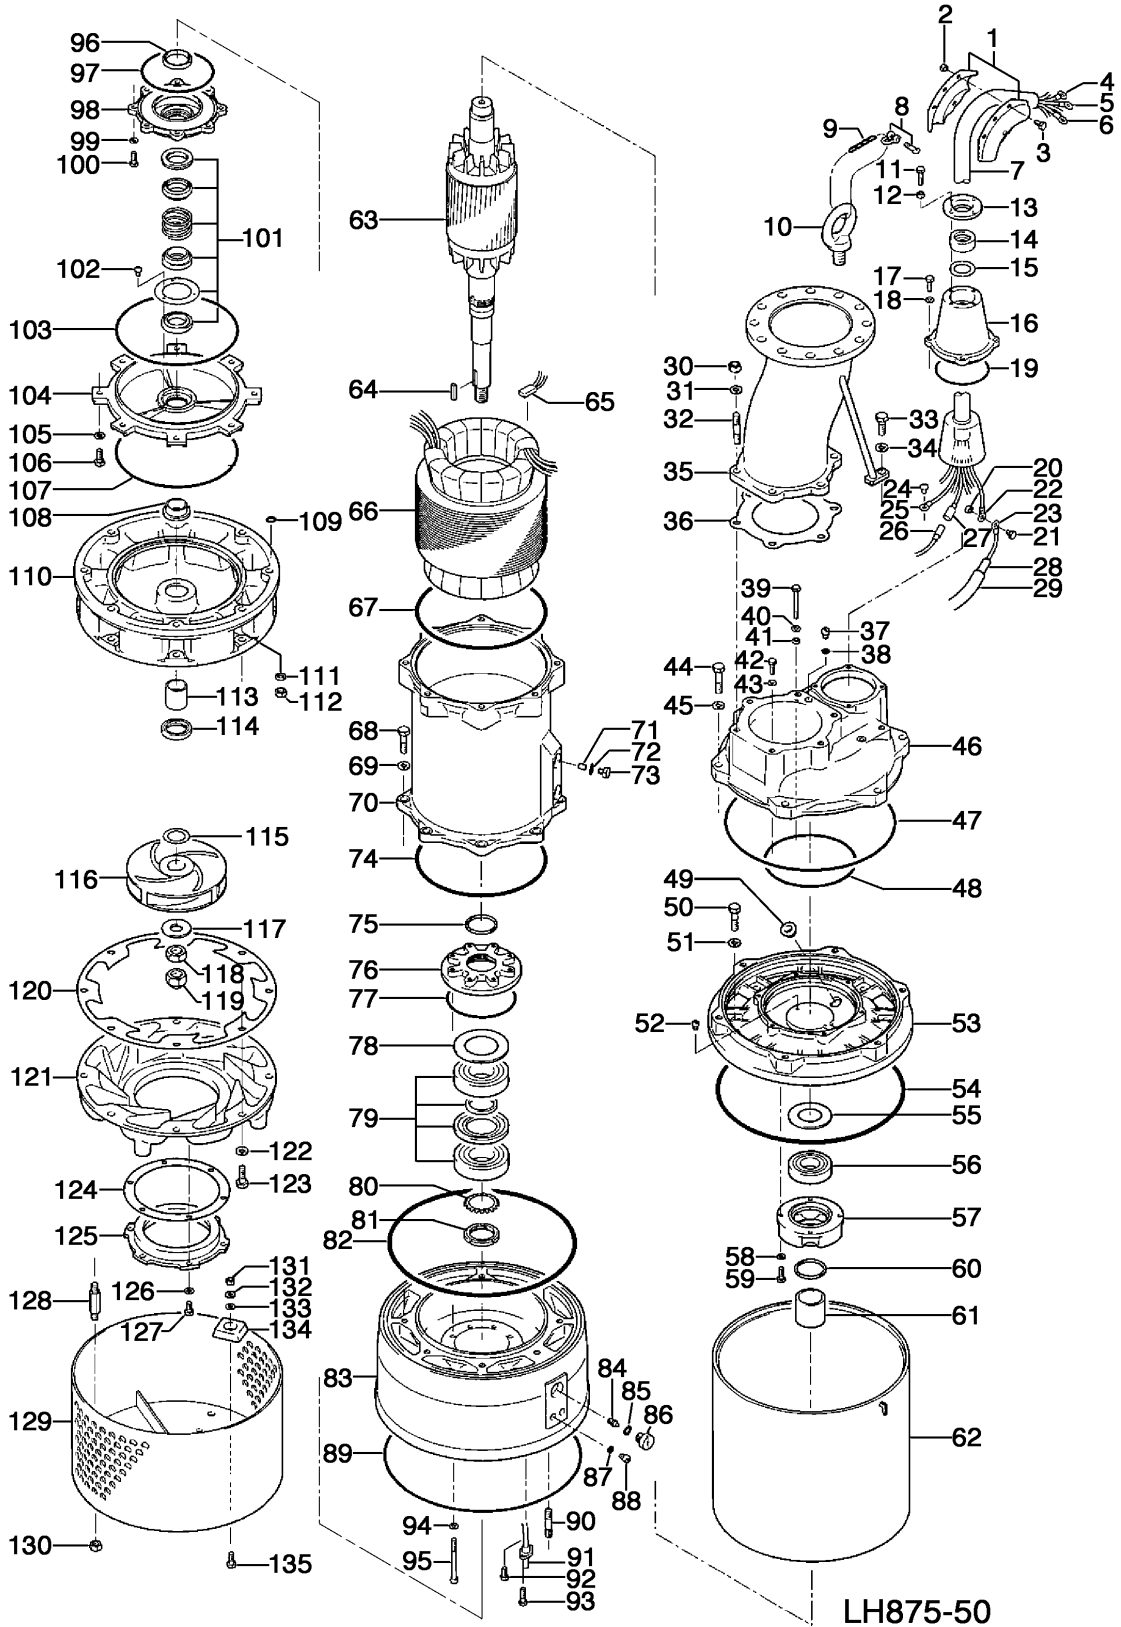

Pos.no	Item no.	Description	Quant.	UP
78	113-100-17	Lower Bearing Grease Cover SS	1	Price on req.
79	052-138-12	Bearing 7313BDBC3+SP	1	Price on req.
80	142-246-16	Bearing Washer AW13 SPCC	1	Price on req.
81	141-078-12	Bearing Nut AN13 SS	1	Price on req.
82	122-363-18	O-Ring 486xd10 NBR	1	Price on req.
83	060-313-18	Bearing Housing FC	1	Price on req.
84	148-002-16	Grease Nipple A-PT1/8 BSBM	1	Price on req.
85	122-023-13	O-Ring P-24 NBR	1	Price on req.
86	144-525-18	Grease Plug M24 SUS304 (EN X5CrNi18-10) Stainless Steel	1	Price on req.
87	121-247-12	Packing d12.3xd18x2t PE	2	Price on req.
88	035-113-18	Oil Plug M12x14 SUS304	2	Price on req.
89	122-307-14	O-Ring (P.Casing/Suction Plate) 510xd5.7 NBR	1	Price on req.
90	144-160-11	Stud Bolt M16x80 SWRM	8	Price on req.
91	090-122-11	Leakage Sensor(Electrode) d9x43L SUS	1	Price on req.
92	140-031-10	Hex.Bolt M6x14 SUS304 (EN X5CrNi18-10) Stainless Steel	1	Price on req.
93	140-020-16	Hex.Bolt M5x18 SUS304 (EN X5CrNi18-10) Stainless Steel	2	Price on req.
94	142-164-19	Spring Washer M10 SUS304	8	Price on req.
95	140-439-12	Hex. Socket Cap Bolt M10x110 SCM	8	Price on req.
96	026-188-16	Oil Seal TC-60759 NBR	1	Price on req.
97	122-149-16	O-Ring G-190 NBR	1	Price on req.
98	062-179-16	Bearing Grease Receiver FC	1	Price on req.
99	142-164-19	Spring Washer M10 SUS304	8	Price on req.
100	140-078-19	Hex.Bolt M10x30 SUS304	8	Price on req.
101	025-001-17	Mechanical Seal H-50T SIC	1	Price on req.
101.1	143-028-13	Pan Screw M5x10 SWRM	3	Price on req.
101.2	030-133-19	Oil Lifter H-50(T) SPCC	1	Price on req.
102	143-070-10	Pan Screw M5x6 SWRM	3	Price on req.
103	122-308-15	O-Ring (M.Frame/Brg.Housing) 320xd5.7 NBR	1	Price on req.
104	029-178-12	Oil Casing GH-750H/L FC	1	Price on req.
105	142-165-10	Spring Washer M12 SUS304	8	Price on req.
106	140-097-14	Hex.Bolt M12x30 SUS304	8	Price on req.
107	122-308-15	O-Ring (M.Frame/Brg.Housing) 320xd5.7 NBR	1	Price on req.
108	071-142-18	Shaft Sleeve (Upper) GH-550/750 SUS403 (EN X6Cr13)	1	Price on req.
109	122-016-13	O-Ring P-16(15.8xd2.4) NBR	8	Price on req.
110	020-A84-13	Pump Casing (Upper) LH855/675(w/Labyrinth Ring) FC	1	Price on req.
111	142-166-11	Spring Washer M16 SUS304	8	Price on req.
112	141-008-11	Hex.Nut M16 SUS304 (EN X5CrNi18-10)	8	Price on req.
113	071-143-19	Shaft Sleeve GH-550/750 SUS403 (EN X6Cr13) Stainless Steel	1	Price on req.
114	026-177-12	Oil Seal TCN-557812 NBR	1	Price on req.
115	040-127-11	Impeller Shim d45.2xd68x0.3t SUS304 (EN X5CrNi18-10)	1	Price on req.
116	021-408-23	Impeller (50HZ) 50Hz HiCrFC	1	Price on req.
117	142-274-13	Impeller Fixing Washer d33xd75x6t SUS304 (EN X5CrNi18-10)	1	Price on req.
118	141-012-50	Hex.Nut M30(H=18) SUS304 (EN X5CrNi18-10)	1	Price on req.
119	141-036-18	Hex.Cap Nut M30 SUS304 (EN X5CrNi18-10)	1	Price on req.
120	121-000-31	Packing d403xd516x0.6t(855/875)THREE SHEET	1	Price on req.
121	020-428-42	Pump Casing (Lower) GH-550/750L FC	1	Price on req.
122	142-166-11	Spring Washer M16 SUS304	8	Price on req.
123	140-125-12	Hex.Bolt M16x45 SUS304	1	Price on req.
124	120-118-10	Packing (S.Cover) d211xd274x0.5t PE	1	Price on req.
125	034-118-10	Suction Mouth GH-750H/L HiCrFC	1	Price on req.
126	142-165-10	Spring Washer M12 SUS304	6	Price on req.
127	140-096-13	Hex.Bolt M12x25 SUS304	6	Price on req.
128	144-128-17	Stud Bolt M16x110(24/24) SUS403 (EN X6Cr13)	4	Price on req.
129	023-266-10	Strainer Stand GH-750L SS	1	Price on req.
130	141-008-11	Hex.Nut M16 SUS304 (EN X5CrNi18-10)	4	Price on req.
131	141-007-10	Hex.Nut M12 SUS304	3	Price on req.
132	142-129-12	Plain Washer M12 SUS304	3	Price on req.
133	142-165-10	Spring Washer M12 SUS304	3	Price on req.
134	043-102-19	Cathodic Protection Plate AB-1HS(75x70x20t) Al	3	Price on req.
135	140-096-13	Hex.Bolt M12x25 SUS304	3	Price on req.
	173-512-12	Packing & O-Ring Set	1	Price on req.
	##oilVG32	ml Turbine Oil ISO VG32	6100	Price on req.

Exploded View LH875-50

LH875-50