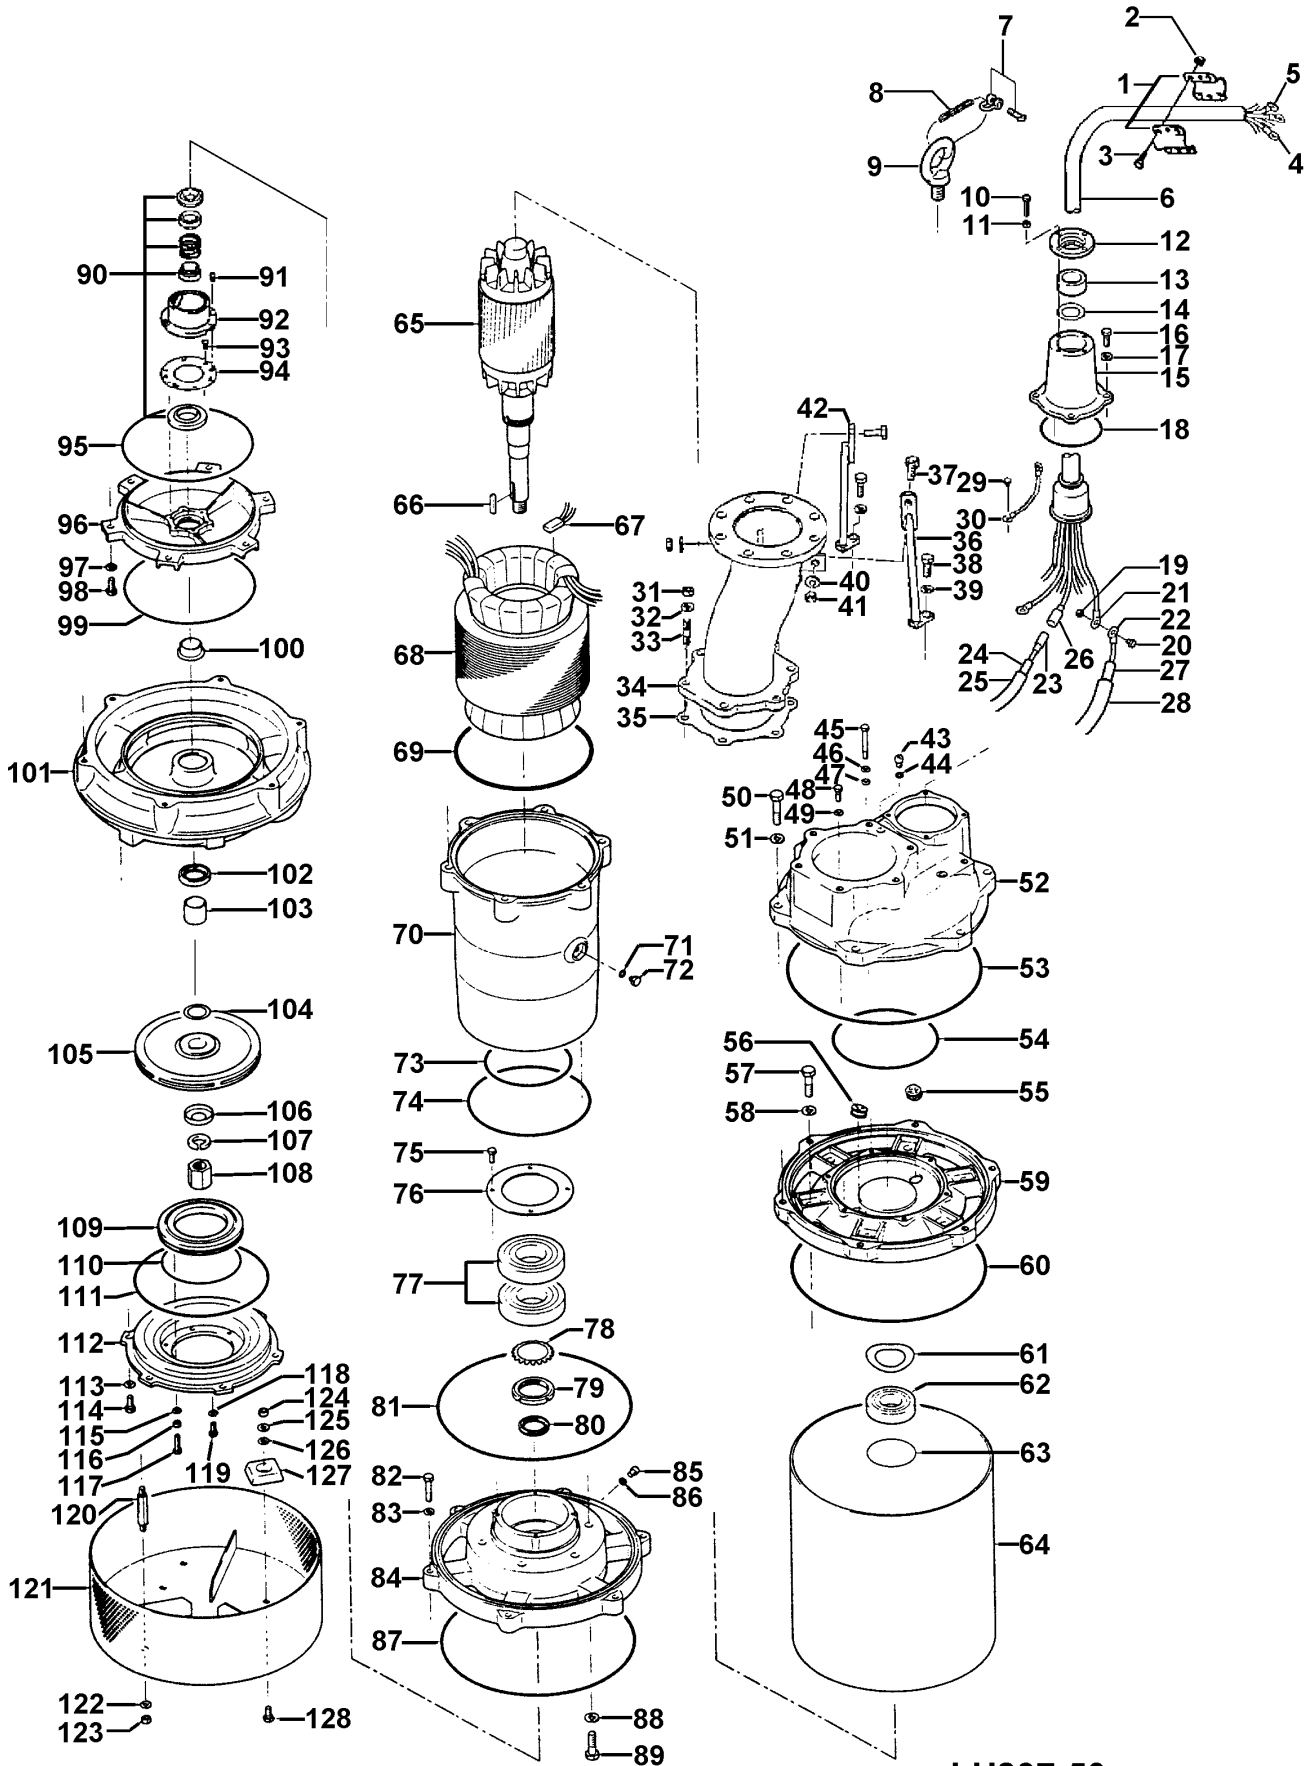

LH837-50

Kontroll-Nr. --

2019-02-20 V.01.02.2019

Pos.no	Item no.	Description	Quant.	UP
83	142-165-10	Spring Washer M12 SUS304	6	Price on req.
84	060-417-13	Bearing Housing FC	1	Price on req.
85	035-113-18	Oil Plug M12x14 SUS304	2	Price on req.
86	121-247-12	Packing d12.3xd18x2t PE	2	Price on req.
87	122-305-12	O-Ring 442xd6 NBR	2	Price on req.
88	142-166-11	Spring Washer M16 SUS304	6	Price on req.
89	140-127-14	Hex.Bolt M16x55 SUS304 (EN X5CrNi18-10) Stainless Steel	6	Price on req.
90	025-001-24	Mechanical Seal HT-4550N SIC	1	Price on req.
91	143-070-23	Pan Screw M5x6 SWRM	2	Price on req.
92	030-136-12	Oil Lifter HT-4550 Resin	1	Price on req.
93	143-070-10	Pan Screw M5x6 SWRM	6	Price on req.
94	030-145-14	Seal Stopper HT-4550 SPCC	1	Price on req.
95	122-282-12	O-Ring 295xd4 NBR	1	Price on req.
96	029-346-13	Oil Casing LH-37/45KW FC	1	Price on req.
97	142-165-10	Spring Washer M12 SUS304	6	Price on req.
98	140-097-14	Hex.Bolt M12x30 SUS304	6	Price on req.
99	122-282-12	O-Ring 295xd4 NBR	1	Price on req.
100	071-119-16	Shaft Sleeve GH-370H/L SUS403 (EN X6Cr13) Stainless Steel	1	Price on req.
101	020-A83-12	Pump Casing LH837/845(w/Labyrinth Ring) FC	1	Price on req.
	026-148-27	Labyrinth Ring LH637/645 SUS304 (EN X5CrNi18-10) Stainless Steel	1	Price on req.
102	026-130-13	Oil Seal TCN-487012 NBR	1	Price on req.
103	071-121-11	Shaft Sleeve GH-370H/L SUS403 (EN X6Cr13) Stainless Steel	1	Price on req.
104	040-126-10	Impeller Shim d41.5xd59x0.3t SUS304 (EN X5CrNi18-10) Stainless Steel	1	Price on req.
105	021-457-30	Impeller (50HZ) 50Hz HiCrFC	1	Price on req.
106	047-107-29	Impeller Thread Protect.Cover No.6(33) SUS304 (EN X5CrNi18-10) Stainless Steel	1	Price on req.
107	142-171-19	Spring Washer M30 SUS304	1	Price on req.
108	157-022-10	Impeller Nut M30,P3.5(B=46,Hex.Cap Nut) SUS304 (EN X5CrNi18-10) Stainless Steel	1	Price on req.
109	033-124-16	Suction Mouth Ring GH-837 HiCrFC+FC	1	Price on req.
110	122-246-14	O-Ring (Brg.Housing/O.Casing) 180xd3.1 NBR	1	Price on req.
111	122-306-13	O-Ring 305xd5 NBR	1	Price on req.
112	022-587-17	Suction Cover GH-637 FC	1	Price on req.
113	142-165-10	Spring Washer M12 SUS304	6	Price on req.
114	140-097-14	Hex.Bolt M12x30 SUS304	6	Price on req.
115	142-163-18	Spring Washer M8 SUS304	3	Price on req.
116	141-005-18	Hex.Nut M8 SUS304 (EN X5CrNi18-10)	3	Price on req.
117	140-058-42	Hex.Bolt M8x40 SUS304 (EN X5CrNi18-10) Stainless Steel	3	Price on req.
118	141-005-18	Hex.Nut M8 SUS304 (EN X5CrNi18-10)	3	Price on req.
119	140-055-10	Hex.Bolt M8x25 SUS304	3	Price on req.
120	144-123-12	Stud Bolt M12x120(20/20) SWRM	3	Price on req.
121	023-230-15	Strainer Stand GH-370/450L SS	1	Price on req.
122	142-165-10	Spring Washer M12 SUS304	3	Price on req.
123	141-007-10	Hex.Nut M12 SUS304	3	Price on req.
124	141-007-10	Hex.Nut M12 SUS304	3	Price on req.
125	142-129-12	Plain Washer M12 SUS304	3	Price on req.
126	142-165-10	Spring Washer M12 SUS304	3	Price on req.
127	043-102-19	Cathodic Protection Plate AB-1HS(75x70x20t) Al	3	Price on req.
128	140-096-13	Hex.Bolt M12x25 SUS304	3	Price on req.
	173-511-11	Packing & O-Ring Set	1	Price on req.
	##oilVG32	ml Turbine Oil ISO VG32	4800	Price on req.
	183-011-17	Impeller Puller A No.6 2" FC	1	Price on req.

Exploded View LH837-50

LH837-50