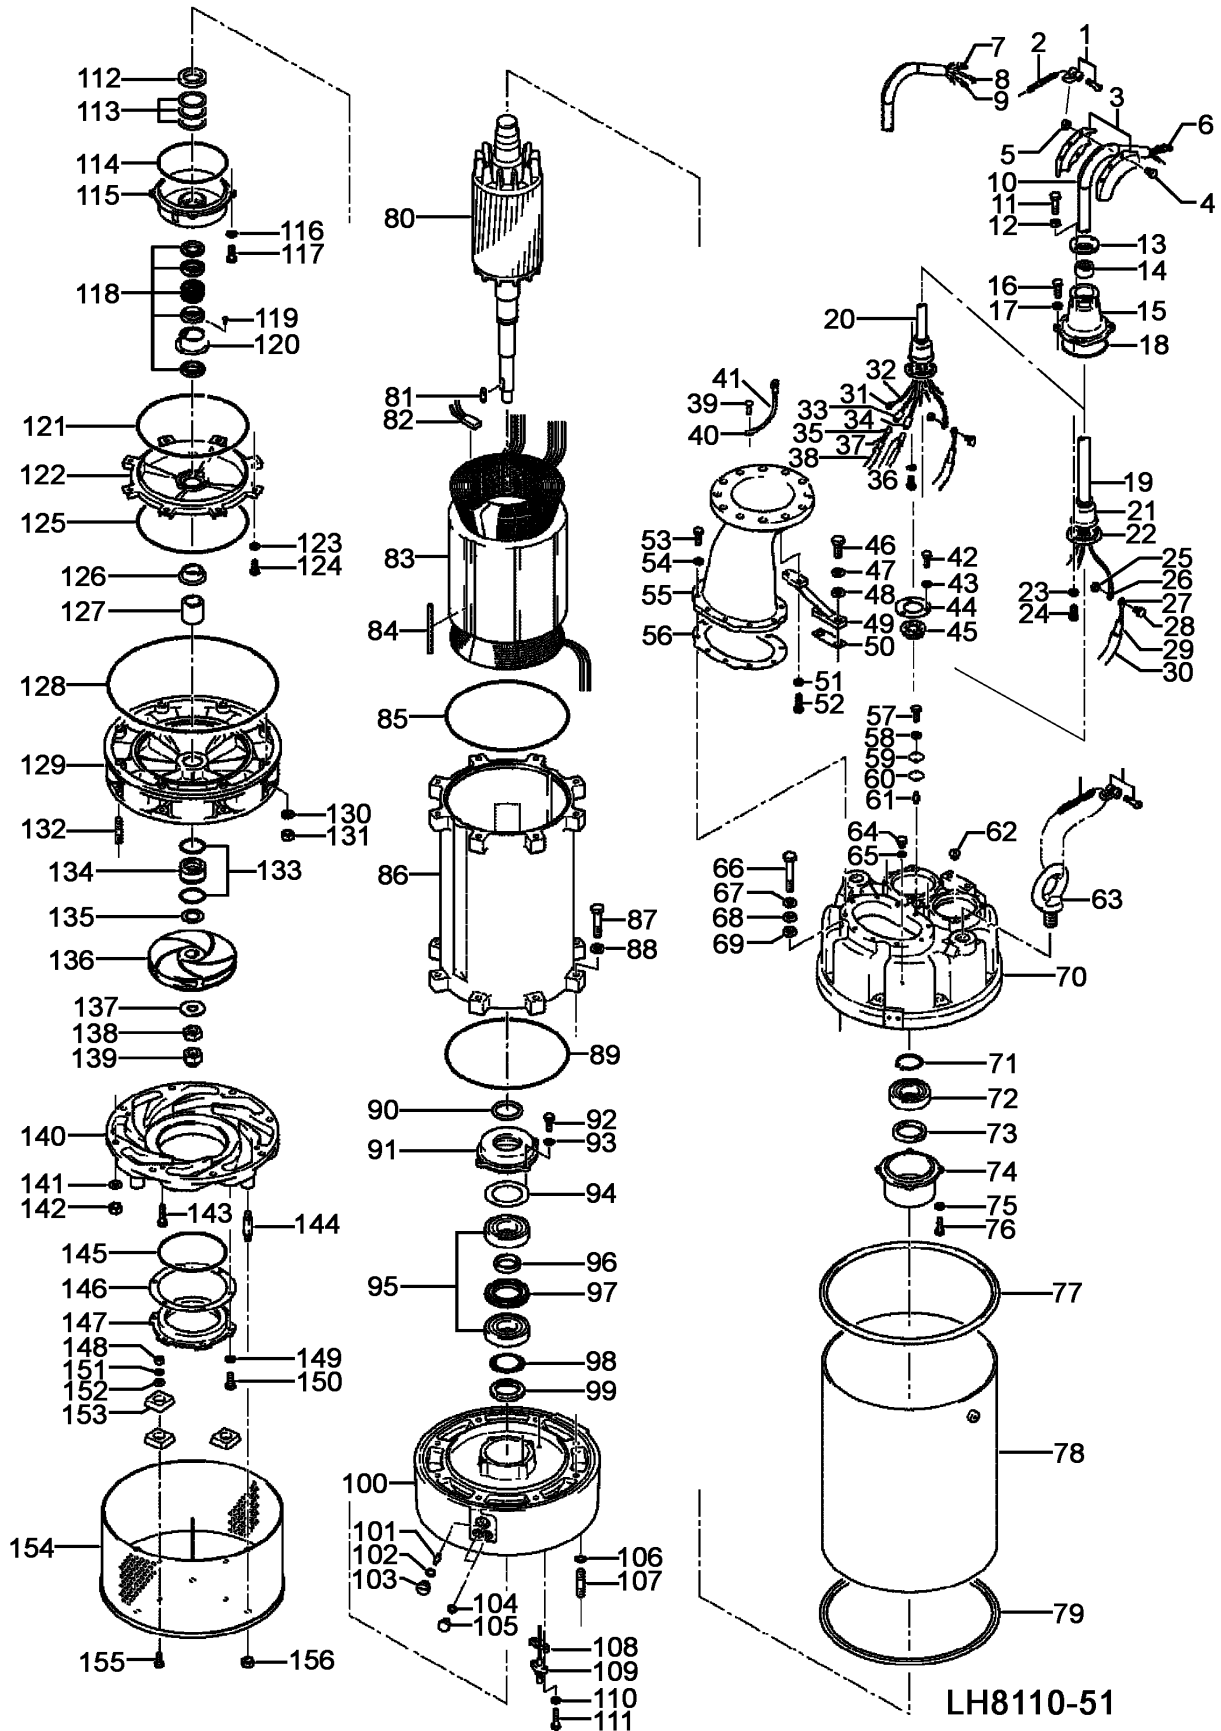

Pos.no	Item no.	Description	Quant.	UP
81	147-000-54	Impeller Key 12x8x56L DIN 1.4028 (EN-X30Cr13)	1	Price on req.
82	053-310-13	Motor Protector 9700K-76-215 (H)	3	Price on req.
83	056-008-21	Stator 380/400/415V-50Hz(EUR) w/key,w/Miniature Protector	1	Price on req.
84	147-000-52	147-000-52	1	Price on req.
85	122-000-57	O-Ring (M.Frame/Brg.Housing) AS568-384(380.37xd5.33) NBR	1	Price on req.
86	064-001-33	Motor Frame FC	1	Price on req.
87	140-132-12	Hex.Bolt M16x80 SUS304 (EN X5CrNi18-10) Stainless Steel	8	Price on req.
88	142-166-11	Spring Washer M16 SUS304	8	Price on req.
89	122-000-57	O-Ring (M.Frame/Brg.Housing) AS568-384(380.37xd5.33) NBR	1	Price on req.
90	121-001-58	Packing (Bearing Collar) 5x6x250L Felt	1	Price on req.
91	062-000-24	Bearing Cover FC	1	Price on req.
92	140-078-19	Hex.Bolt M10x30 SUS304	4	Price on req.
93	142-164-19	Spring Washer M10 SUS304	4	Price on req.
94	061-000-18	Bearing Collar d95xd139x3.2t(7313) SS	1	Price on req.
95	052-000-72	Bearing 7313BECBM	2	Price on req.
96	071-000-51	Inner Ring Spacer 7313BECBM S45C	1	Price on req.
97	071-000-50	Outer Ring Spacer 7313BECBM S45C	1	Price on req.
98	142-246-29	Bearing Washer AW13 SUS304 (EN X5CrNi18-10)	1	Price on req.
99	141-078-25	Bearing Nut AN13 SUS304 (EN X5CrNi18-10)	1	Price on req.
100	060-001-77	Bearing Housing FC	1	Price on req.
101	148-000-01	Grease Nipple A-PT1/4 SUS 304 (EN X5CrNi18-10)	1	Price on req.
102	122-024-14	O-Ring P-25(24.7xd3.5) NBR	1	Price on req.
103	144-000-64	Grease Plug M25xP1.5 SUS304 (EN-X5CrNi18-10)	1	Price on req.
104	122-259-10	O-Ring 12xd3 NBR	2	Price on req.
105	035-102-30	Oil Plug M12x16(B=21) SUS304	2	Price on req.
106	122-016-13	O-Ring P-16(15.8xd2.4) NBR	8	Price on req.
107	144-439-14	Stud Bolt M16x60(28/20) SUS304 (EN X5CrNi18-10)	8	Price on req.
108	003-151-19	Gland(for Leak Sensor) SPC	1	Price on req.
109	090-122-11	Leakage Sensor(Electrode) d9x43L SUS	1	Price on req.
110	142-161-16	Spring Washer M5 SUS304 (EN X5CrNi18-10) Stainless Steel	2	Price on req.
111	140-021-17	Hex.Bolt M5x20 SUS304 (EN X5CrNi18-10)	2	Price on req.
112	026-274-10	Oil Seal SC-507212 NBR	1	Price on req.
113	071-000-52	Grease Pan Spacer d53xd72x3.2t SS	3	Price on req.
114	122-153-13	O-Ring G-220 NBR	1	Price on req.
115	113-000-12	Lower Bearing Grease Pan LH6110/8110-51/61 FC	1	Price on req.
116	142-164-19	Spring Washer M10 SUS304	4	Price on req.
117	140-078-19	Hex.Bolt M10x30 SUS304	4	Price on req.
118	025-001-17	Mechanical Seal H-50T SIC	1	Price on req.
119	030-133-19	Oil Lifter H-50(T) SPCC	1	Price on req.
120	143-028-13	Pan Screw M5x10 SWRM	3	Price on req.
121	122-270-17	O-Ring 350xd5.7 NBR	1	Price on req.
122	029-174-21	Oil Casing GH-1100 FC	1	Price on req.
123	142-165-10	Spring Washer M12 SUS304	8	Price on req.
124	140-097-14	Hex.Bolt M12x30 SUS304	8	Price on req.
125	122-270-17	O-Ring 350xd5.7 NBR	1	Price on req.
126	071-142-18	Shaft Sleeve (Upper) GH-550/750 SUS403 (EN X6Cr13)	1	Price on req.
127	071-153-12	Shaft Sleeve (Lower) d45xd49x57.5L SUS403 (EN X6Cr13)	1	Price on req.
128	122-271-18	O-Ring 540xd5.7 NBR	1	Price on req.
129	020-928-18	Pump Casing (Upper)(50Hz) LH890/8110-50.6110-60 FC	1	Price on req.
130	142-166-11	Spring Washer M16 SUS304	8	Price on req.
131	141-008-11	Hex.Nut M16 SUS304 (EN X5CrNi18-10)	8	Price on req.
132	144-435-36	Stud Bolt M16x40(28/32) SUS304 (EN X5CrNi18-10)	8	Price on req.
133	122-226-18	O-Ring S-75(74.5xd2.0) NBR	2	Price on req.
134	026-211-19	Labyrinth Ring d55.5xd78x47L SUS403 (EN X6Cr13)	1	Price on req.
135	040-127-11	Impeller Shim d45.2xd68x0.3t SUS304 (EN X5CrNi18-10)	1	Price on req.
136	021-G52-11	Impeller (50Hz) LH8110-59 HiCrFC	1	Price on req.
137	142-274-13	Impeller Fixing Washer d33xd75x6t SUS304 (EN X5CrNi18-10)	1	Price on req.
138	141-012-50	Hex.Nut M30(H=18) SUS304 (EN X5CrNi18-10)	1	Price on req.
139	141-036-18	Hex.Cap Nut M30 SUS304 (EN X5CrNi18-10)	1	Price on req.
140	020-929-19	Pump Casing (Lower)(50Hz) LH8110-50 FCD	1	Price on req.
141	142-166-11	Spring Washer M16 SUS304	8	Price on req.
142	141-008-11	Hex.Nut M16 SUS304 (EN X5CrNi18-10)	8	Price on req.
143	140-103-30	Hex.Bolt M12x60 SUS304 (EN X5CrNi18-10)	4	Price on req.
144	144-128-17	Stud Bolt M16x110(24/24) SUS403 (EN X6Cr13)	4	Price on req.
145	122-302-19	O-Ring 215xd3.8 NBR	1	Price on req.
146	120-118-10	Packing (S.Cover) d211xd274x0.5t PE	1	Price on req.
147	034-423-11	Suction Mouth GH-890 HiCrFC	1	Price on req.
148	142-165-10	Spring Washer M12 SUS304	6	Price on req.
149	140-098-15	Hex.Bolt M12x35 SUS304	6	Price on req.
150	141-007-10	Hex.Nut M12 SUS304	3	Price on req.
151	142-165-10	Spring Washer M12 SUS304	3	Price on req.
152	142-129-12	Plain Washer M12 SUS304	3	Price on req.
153	043-102-19	Cathodic Protection Plate AB-1HS(75x70x20t) Al	3	Price on req.
154	023-448-18	Strainer Stand LH890/8110 SPC	1	Price on req.
155	140-097-14	Hex.Bolt M12x30 SUS304	3	Price on req.
156	141-008-11	Hex.Nut M16 SUS304 (EN X5CrNi18-10)	4	Price on req.
	173-003-32	Packing & O-Ring Set	1	Price on req.

Exploded View LH8110-51

LH8110-51