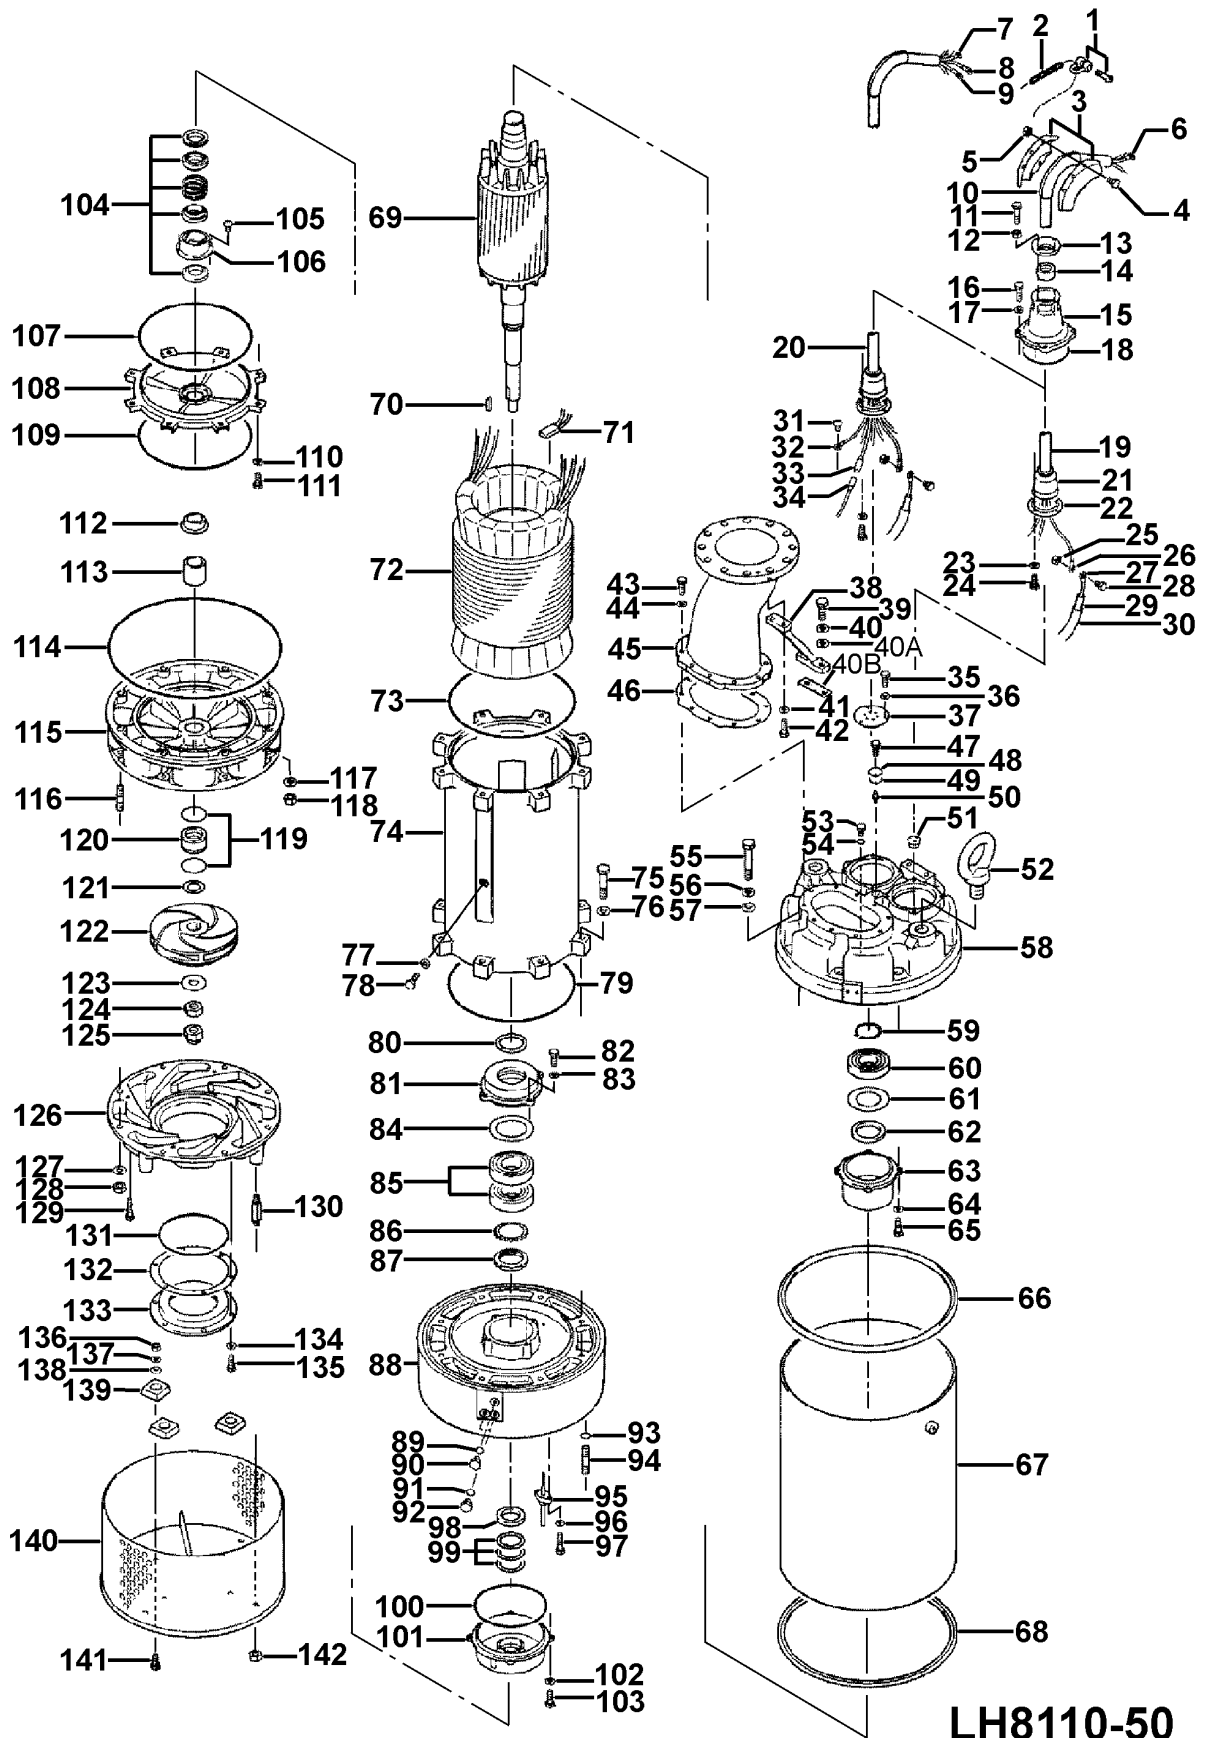

Pos.no	Item no.	Description	Quant.	UP
81	062-222-15	Bearing Collar FC	1	Price on req.
82	140-076-33	Hex.Bolt M10x30 SWRM	4	Price on req.
83	142-164-35	Spring Washer M10 SWRH	4	Price on req.
84	061-177-11	Bearing Collard95xd139x3.2t SS	1	Price on req.
85	052-185-14	Bearing7313ADB	1	Price on req.
86	141-078-25	Bearing Nut AN13 SUS304 (EN X5CrNi18-10)	1	Price on req.
87	142-246-29	Bearing Washer AW13 SUS304 (EN X5CrNi18-10)	1	Price on req.
88	060-421-10	Bearing Housing FC	1	Price on req.
89	122-259-10	O-Ring 12xd3 NBR	1	Price on req.
90	035-102-30	Oil Plug M12x16(B=21) SUS304	1	Price on req.
91	122-259-10	O-Ring 12xd3 NBR	2	Price on req.
92	035-102-30	Oil Plug M12x16(B=21) SUS304	2	Price on req.
93	122-016-13	O-Ring P-16(15.8xd2.4) NBR	8	Price on req.
94	144-439-14	Stud Bolt M16x60(28/20) SUS304 (EN X5CrNi18-10)	8	Price on req.
95	090-122-11	Leakage Sensor(Electrode) d9x43L SUS	1	Price on req.
96	142-161-32	Spring Washer M5 SWRH	2	Price on req.
97	140-021-33	Hex.Bolt M5x20 SWRM	2	Price on req.
98	026-274-10	Oil Seal SC-507212 NBR	1	Price on req.
99	071-322-14	Spacerd55xd71x3.2t SS	3	Price on req.
100	122-153-13	O-Ring G-220 NBR	1	Price on req.
101	113-104-11	Greese Pan Gray Iron CastingLH110KWC	1	Price on req.
102	142-164-35	Spring Washer M10 SWRH	4	Price on req.
103	140-076-33	Hex.Bolt M10x30 SWRM	4	Price on req.
104	025-001-17	Mechanical Seal H-50T SIC	1	Price on req.
105	143-028-13	Pan Screw M5x10 SWRM	3	Price on req.
106	030-133-19	Oil Lifter H-50(T) SPCC	1	Price on req.
107	122-270-17	O-Ring 350xd5.7 NBR	1	Price on req.
108	029-174-21	Oil Casinq GH-1100 FC	1	Price on req.
109	122-270-17	O-Ring 350xd5.7 NBR	1	Price on req.
110	142-165-10	Spring Washer M12 SUS304	8	Price on req.
111	140-097-14	Hex.Bolt M12x30 SUS304	8	Price on req.
112	071-142-18	Shaft Sleeve (Upper) GH-550/750 SUS403 (EN X6Cr13)	1	Price on req.
113	071-153-12	Shaft Sleeve (Lower) d45xd49x57.5L SUS403 (EN X6Cr13)	1	Price on req.
114	122-271-18	O-Ring 540xd5.7 NBR	1	Price on req.
115	020-928-18	Pump Casing (Upper)(50Hz) LH890/8110-50,6110-60 FC	1	Price on req.
116	144-435-36	Stud Bolt M16x40(28/32) SUS304 (EN X5CrNi18-10)	8	Price on req.
117	142-166-11	Spring Washer M16 SUS304	8	Price on req.
118	141-008-11	Hex.Nut M16 SUS304 (EN X5CrNi18-10)	8	Price on req.
119	122-226-18	O-Ring S-75(74.5xd2.0) NBR	2	Price on req.
120	026-211-19	Labyrinth Ring d55.5xd78x47L SUS403 (EN X6Cr13)	1	Price on req.
121	040-127-11	Impeller Shim d45.2xd68x0.3t SUS304 (EN X5CrNi18-10)	1	Price on req.
122	021-G52-11	Impeller (50Hz) LH8110-59 HiCrFC	1	Price on req.
123	142-274-13	Impeller Fixinq Washer d33xd75x6t SUS304 (EN X5CrNi18-10)	1	Price on req.
124	141-012-50	Hex.Nut M30(H=18) SUS304 (EN X5CrNi18-10)	1	Price on req.
125	141-036-18	Hex.Cap Nut M30 SUS304 (EN X5CrNi18-10)	1	Price on req.
126	020-929-19	Pump Casinq (Lower)(50Hz) LH8110-50 FCD	1	Price on req.
127	142-166-11	Spring Washer M16 SUS304	8	Price on req.
128	141-008-11	Hex.Nut M16 SUS304 (EN X5CrNi18-10)	8	Price on req.
129	140-103-30	Hex.Bolt M12x60 SUS304 (EN X5CrNi18-10)	4	Price on req.
130	144-128-17	Stud Bolt M16x110(24/24) SUS403 (EN X6Cr13)	4	Price on req.
131	122-302-19	O-Ring 215xd3.8 NBR	1	Price on req.
132	120-118-10	Packinq (S.Cover) d211xd274x0.5t PE	1	Price on req.
133	034-423-11	Suction Mouth GH-890 HiCrFC	1	Price on req.
134	142-165-10	Spring Washer M12 SUS304	6	Price on req.
135	140-098-15	Hex.Bolt M12x35 SUS304	6	Price on req.
136	141-007-10	Hex.Nut M12 SUS304	3	Price on req.
137	142-129-12	Plain Washer M12 SUS304	3	Price on req.
138	142-165-10	Spring Washer M12 SUS304	3	Price on req.
139	043-102-19	Cathodic Protection Plate AB-1HS(75x70x20t) Al	3	Price on req.
140	023-448-18	Strainer Stand LH890/8110 SPC	1	Price on req.
141	140-097-14	Hex.Bolt M12x30 SUS304	3	Price on req.
142	141-008-11	Hex.Nut M16 SUS304 (EN X5CrNi18-10)	4	Price on req.
	#oilVG32	ml Turbine Oil ISO VG32	8000	Price on req.
	173-001-26	Packinq & O-Ring Set	1	Price on req.

Exploded View LH8110-50

LH8110-50