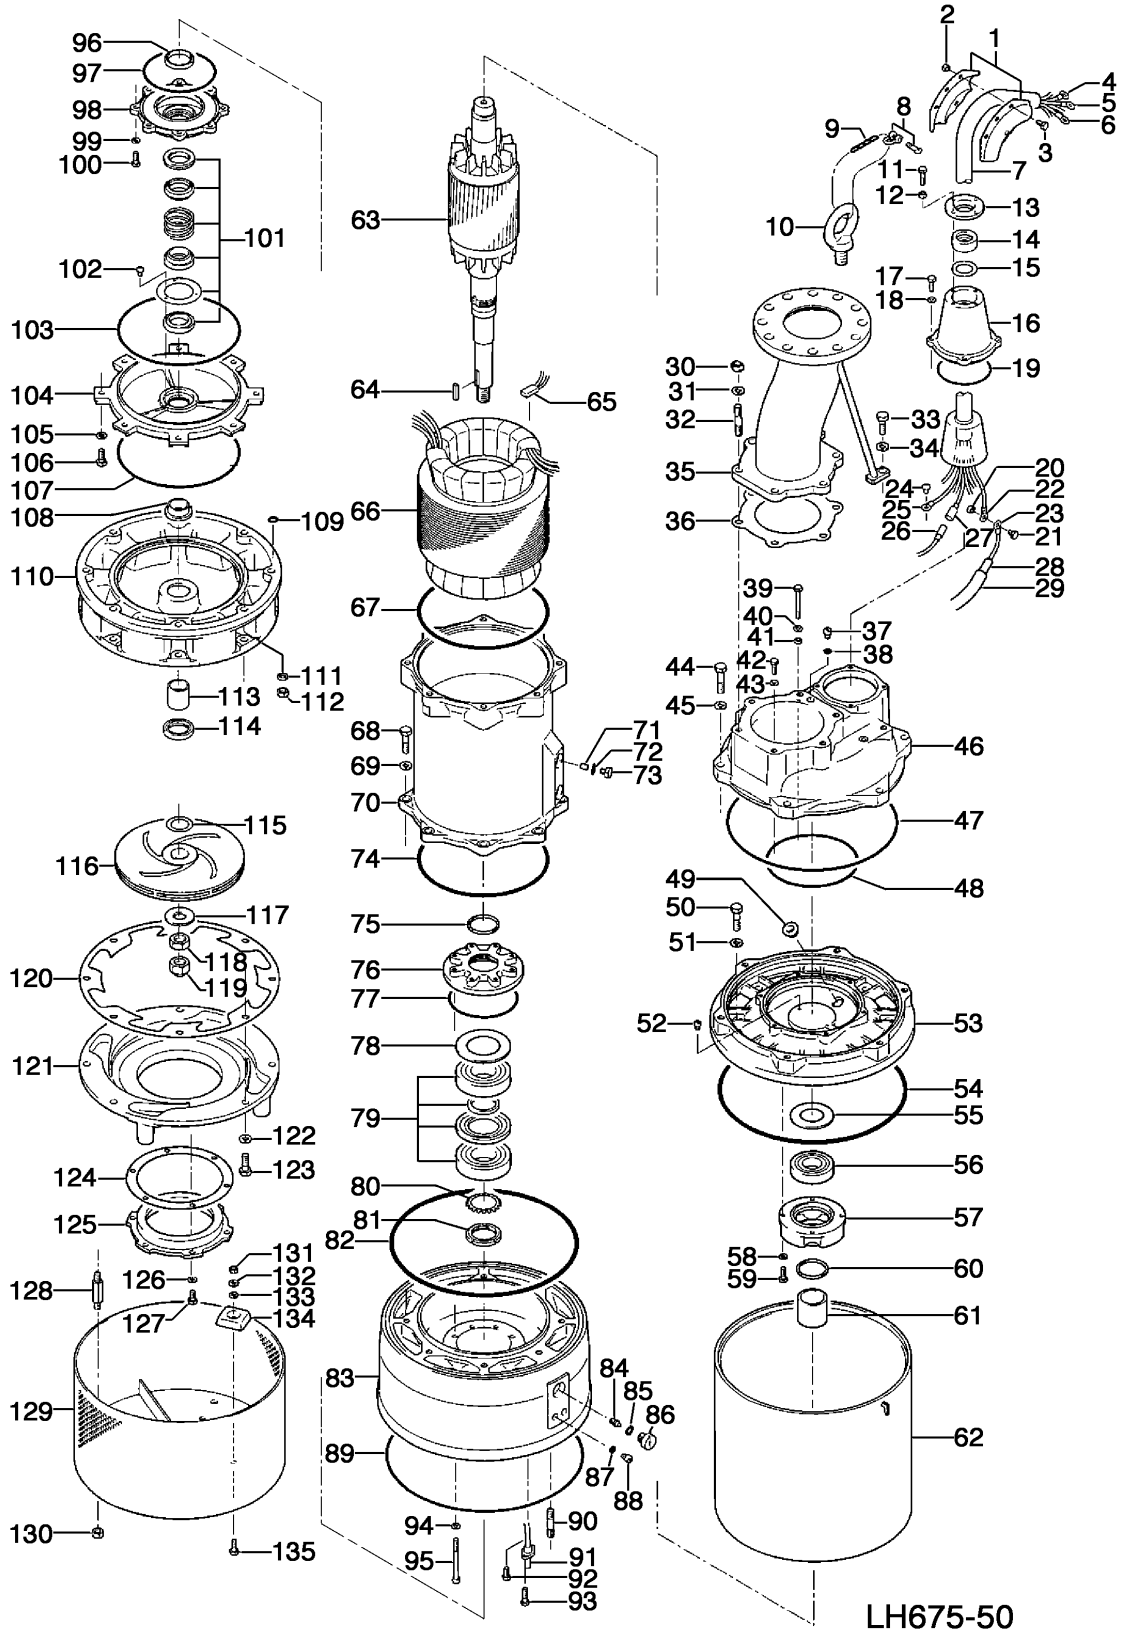

Pos.no	Item no.	Description	Quant.	UP
78	113-100-17	Lower Bearing Grease Cover SS	1	Price on req.
79	052-138-12	Bearing 7313BDBC3+SP	1	Price on req.
80	142-246-16	Bearing Washer AW13 SPCC	1	Price on req.
81	141-078-12	Bearing Nut AN13 SS	1	Price on req.
82	122-363-18	O-Ring 486xd10 NBR	1	Price on req.
83	060-313-18	Bearing Housing FC	1	Price on req.
84	148-002-16	Grease Nipple A-PT1/8 BSBM	1	Price on req.
85	122-023-13	O-Ring P-24 NBR	1	Price on req.
86	144-525-18	Grease Plug M24 SUS304 (EN X5CrNi18-10) Stainless Steel	1	Price on req.
87	121-247-12	Packing d12.3xd18x2t PE	2	Price on req.
88	035-113-18	Oil Plug M12x14 SUS304	2	Price on req.
89	122-307-14	O-Ring (P.Casing/Suction Plate) 510xd5.7 NBR	1	Price on req.
90	144-160-11	Stud Bolt M16x80 SWRM	8	Price on req.
91	090-122-11	Leakage Sensor(Electrode) d9x43L SUS	1	Price on req.
92	140-031-10	Hex.Bolt M6x14 SUS304 (EN X5CrNi18-10) Stainless Steel	1	Price on req.
93	140-020-16	Hex.Bolt M5x18 SUS304 (EN X5CrNi18-10) Stainless Steel	2	Price on req.
94	142-164-19	Spring Washer M10 SUS304	8	Price on req.
95	140-439-12	Hex. Socket Cap Bolt M10x110 SCM	8	Price on req.
96	026-188-16	Oil Seal TC-60759 NBR	1	Price on req.
97	122-149-16	O-Ring G-190 NBR	1	Price on req.
98	062-179-16	Bearing Grease Receiver FC	1	Price on req.
99	142-164-19	Spring Washer M10 SUS304	8	Price on req.
100	140-078-19	Hex.Bolt M10x30 SUS304	8	Price on req.
101	025-001-17	Mechanical Seal H-50T SIC	1	Price on req.
101.1	143-028-13	Pan Screw M5x10 SWRM	3	Price on req.
101.2	030-133-19	Oil Lifter H-50(T) SPCC	1	Price on req.
102	143-070-10	Pan Screw M5x6 SWRM	3	Price on req.
103	122-308-15	O-Ring (M.Frame/Brg.Housing) 320xd5.7 NBR	1	Price on req.
104	029-178-12	Oil Casing GH-750H/L FC	1	Price on req.
105	142-165-10	Spring Washer M12 SUS304	8	Price on req.
106	140-097-14	Hex.Bolt M12x30 SUS304	8	Price on req.
107	122-308-15	O-Ring (M.Frame/Brg.Housing) 320xd5.7 NBR	1	Price on req.
108	071-142-18	Shaft Sleeve (Upper) GH-550/750 SUS403 (EN X6Cr13)	1	Price on req.
109	122-016-13	O-Ring P-16(15.8xd2.4) NBR	8	Price on req.
110	020-A84-13	Pump Casing (Upper) LH855/675(w/Labyrinth Ring) FC	1	Price on req.
111	142-166-11	Spring Washer M16 SUS304	8	Price on req.
112	141-008-11	Hex.Nut M16 SUS304 (EN X5CrNi18-10)	8	Price on req.
113	071-143-19	Shaft Sleeve GH-550/750 SUS403 (EN X6Cr13) Stainless Steel	1	Price on req.
114	026-177-12	Oil Seal TCN-557812 NBR	1	Price on req.
115	040-127-11	Impeller Shim d45.2xd68x0.3t SUS304 (EN X5CrNi18-10)	1	Price on req.
116	021-412-20	Impeller (50HZ) 50Hz HiCrFC	1	Price on req.
118	141-012-50	Hex.Nut M30(H=18) SUS304 (EN X5CrNi18-10)	1	Price on req.
119	141-036-18	Hex.Cap Nut M30 SUS304 (EN X5CrNi18-10)	1	Price on req.
120	121-000-31	Packing d403xd516x0.6t(855/875)THREE SHEET	1	Price on req.
121	020-429-43	Pump Casing (Lower) GH-750H FC	1	Price on req.
122	142-166-11	Spring Washer M16 SUS304	8	Price on req.
123	140-125-12	Hex.Bolt M16x45 SUS304	1	Price on req.
124	120-118-10	Packing (S.Cover) d211xd274x0.5t PE	1	Price on req.
125	034-118-10	Suction Mouth GH-750H/L HiCrFC	1	Price on req.
126	142-165-10	Spring Washer M12 SUS304	6	Price on req.
127	140-096-13	Hex.Bolt M12x25 SUS304	6	Price on req.
128	144-128-17	Stud Bolt M16x110(24/24) SUS403 (EN X6Cr13)	4	Price on req.
129	023-265-19	Strainer Stand GH-750H SS	1	Price on req.
130	141-008-11	Hex.Nut M16 SUS304 (EN X5CrNi18-10)	4	Price on req.
131	141-007-10	Hex.Nut M12 SUS304	3	Price on req.
132	142-129-12	Plain Washer M12 SUS304	3	Price on req.
133	142-165-10	Spring Washer M12 SUS304	3	Price on req.
134	043-102-19	Cathodic Protection Plate AB-1HS(75x70x20t) Al	3	Price on req.
135	140-096-13	Hex.Bolt M12x25 SUS304	3	Price on req.
	173-512-12	Packing & O-Ring Set	1	Price on req.
	##oilVG32	ml Turbine Oil ISO VG32	6100	Price on req.
		Impeller Puller LH675	1	Price on req.

Exploded View LH675-50

LH675-50