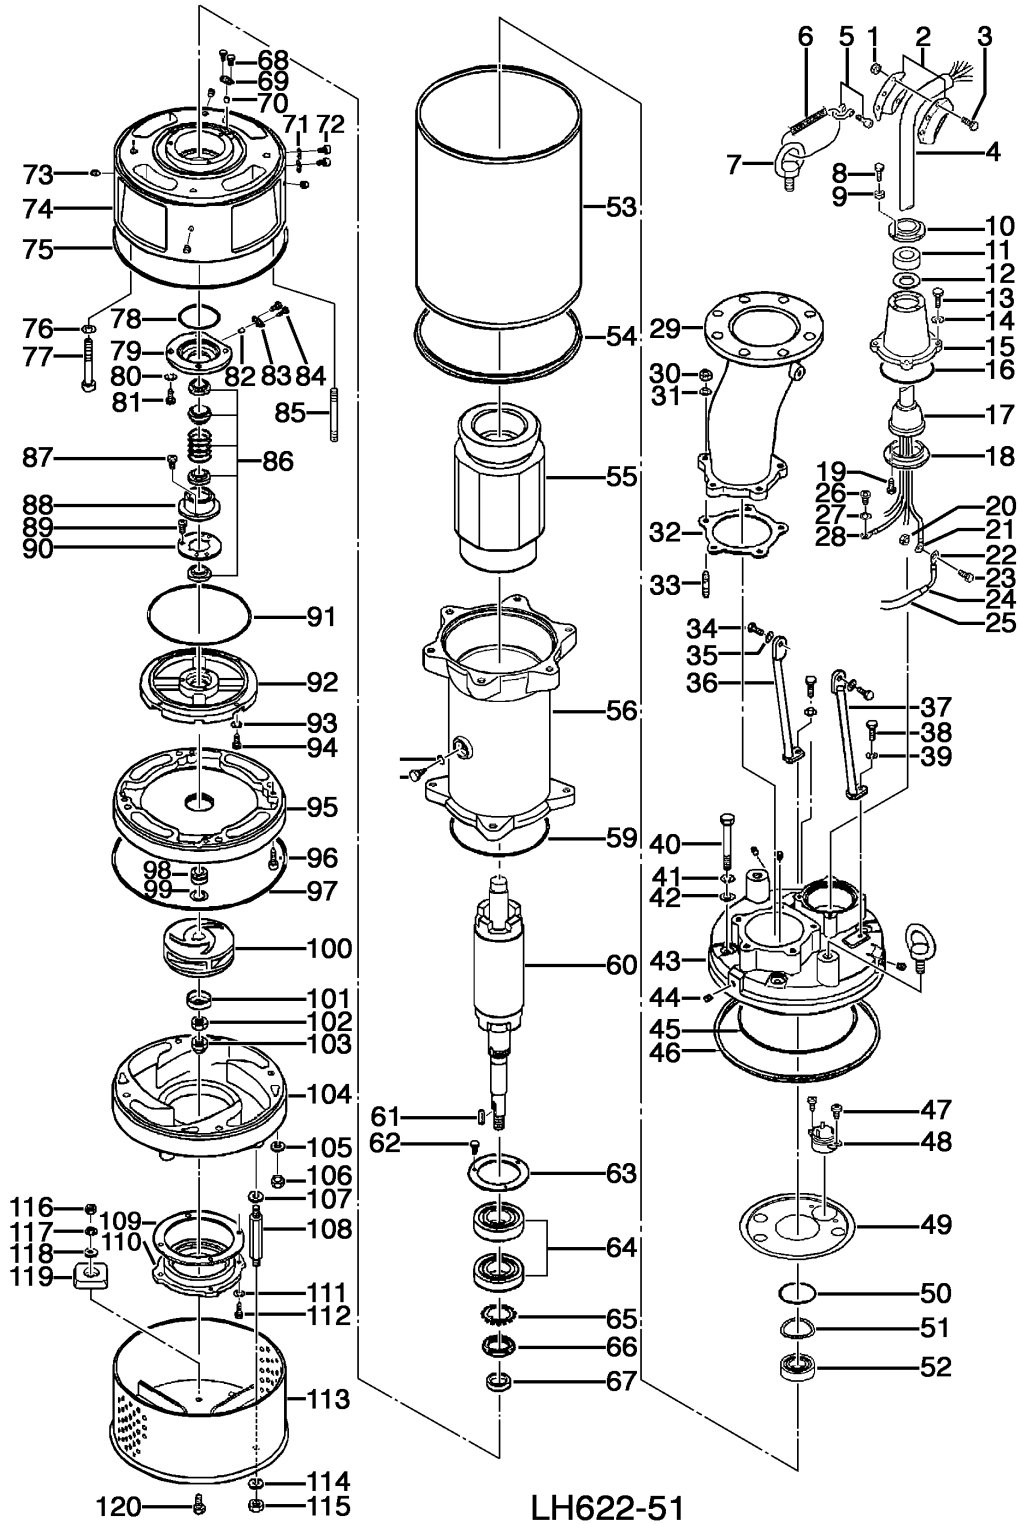

LH622-51

Kontroll-Nr. --

2019-01-2€ V.20 / 1.11.2017

Pos.no	Item no.	Description	Quant.	UP
82	032-423-15	Bush d9.5x18.5L NBR	1	Price on req.
83	003-219-16	Gland SPHC	1	Price on req.
84	140-016-19	Hex.Bolt M5x12 SUS304	2	Price on req.
85	144-576-14	Stud Bolt M16x120 SUS304 (EN X5CrNi18-10) Stainless Steel	4	Price on req.
86	025-001-03	Mechanical Seal H-35T SiC	1	Price on req.
87	143-070-23	Pan Screw M5x6 SWRM	2	Price on req.
88	030-156-18	Oil Lifter H-35(A)(T) Resin	1	Price on req.
89	143-070-10	Pan Screw M5x6 SWRM	3	Price on req.
90	030-150-12	Seal Stopper H-35(A)(T) SPCC	1	Price on req.
91	122-250-11	O-Ring 230xd3.8 NBR	1	Price on req.
92	029-398-10	Oil Casing For LH619/422/622/430-51/61 FC	1	Price on req.
93	142-164-19	Spring Washer M10 SUS304	4	Price on req.
94	140-078-19	Hex.Bolt M10x30 SUS304	4	Price on req.
95	020-000-33	Upper Pump Casing (w/Labyrinth Ring) For LH619/422/622/430-51/61 FCD	1	Price on req.
96	140-289-15	Hex. Socket Cap Bolt M10x40 SUS304 (EN X5CrNi18-10) Stainless Steel	4	Price on req.
97	122-258-19	O-Ring 395xd5 NBR	1	Price on req.
98	040-125-19	Impeller Shim d31xd45.2x0.5t SUS304 (EN X5CrNi18-10) Stainless Steel	1	Price on req.
99	071-000-03	Shaft Sleeve For LH619/422/622/430-51/61 SUS403 (EN X6Cr13) Stainless Steel	1	Price on req.
100	021-R17-13	Impeller (50HZ) For LH622-51 CR	1	Price on req.
101	047-106-28	Impeller Thread Protect.Cover No.5(26) SUS304 (EN X5CrNi18-10) Stainless Steel	1	Price on req.
102	141-011-20	Hex.Nut M24(H=14) SUS304 (EN X5CrNi18-10) Stainless Steel	2	Price on req.
103	141-035-17	Hex.Cap Nut M24 SUS304 (EN X5CrNi18-10) Stainless Steel	1	Price on req.
104	020-B73-10	Pump Casing (Lower) For LH619/622-51/61 FCD	1	Price on req.
105	142-166-11	Spring Washer M16 SUS304	4	Price on req.
106	141-008-11	Hex.Nut M16 SUS304 (EN X5CrNi18-10)	4	Price on req.
107	142-165-10	Spring Washer M12 SUS304	4	Price on req.
108	144-573-11	Stud Bolt M12x164(22/22) SUS403 (EN X6Cr13) Stainless Steel	4	Price on req.
109	120-176-16	Packing (S.Cover) For LH619/622-51/61 PE	1	Price on req.
110	022-000-10	Suction Cover (w/Mouth Ring) For LH619/622-51/61 FC	1	Price on req.
111	142-164-19	Spring Washer M10 SUS304	4	Price on req.
112	140-075-16	Hex.Bolt M10x25 SUS304	4	Price on req.
113	023-001-31	Strainer Stand For LH619/622-51/61 SS	1	Price on req.
114	142-165-10	Spring Washer M12 SUS304	4	Price on req.
115	141-007-10	Hex.Nut M12 SUS304	4	Price on req.
116	141-007-10	Hex.Nut M12 SUS304	4	Price on req.
117	142-165-10	Spring Washer M12 SUS304	4	Price on req.
118	142-129-12	Plain Washer M12 SUS304	4	Price on req.
119	043-102-19	Cathodic Protection Plate AB-1HS(75x70x20t) Al	4	Price on req.
120	140-096-13	Hex.Bolt M12x25 SUS304	4	Price on req.
	173-000-21	Packing & O-Ring Set	1	Price on req.
	##oilVG32	ml Turbine Oil ISO VG32	6900	Price on req.

Exploded View LH622-51

LH622-51