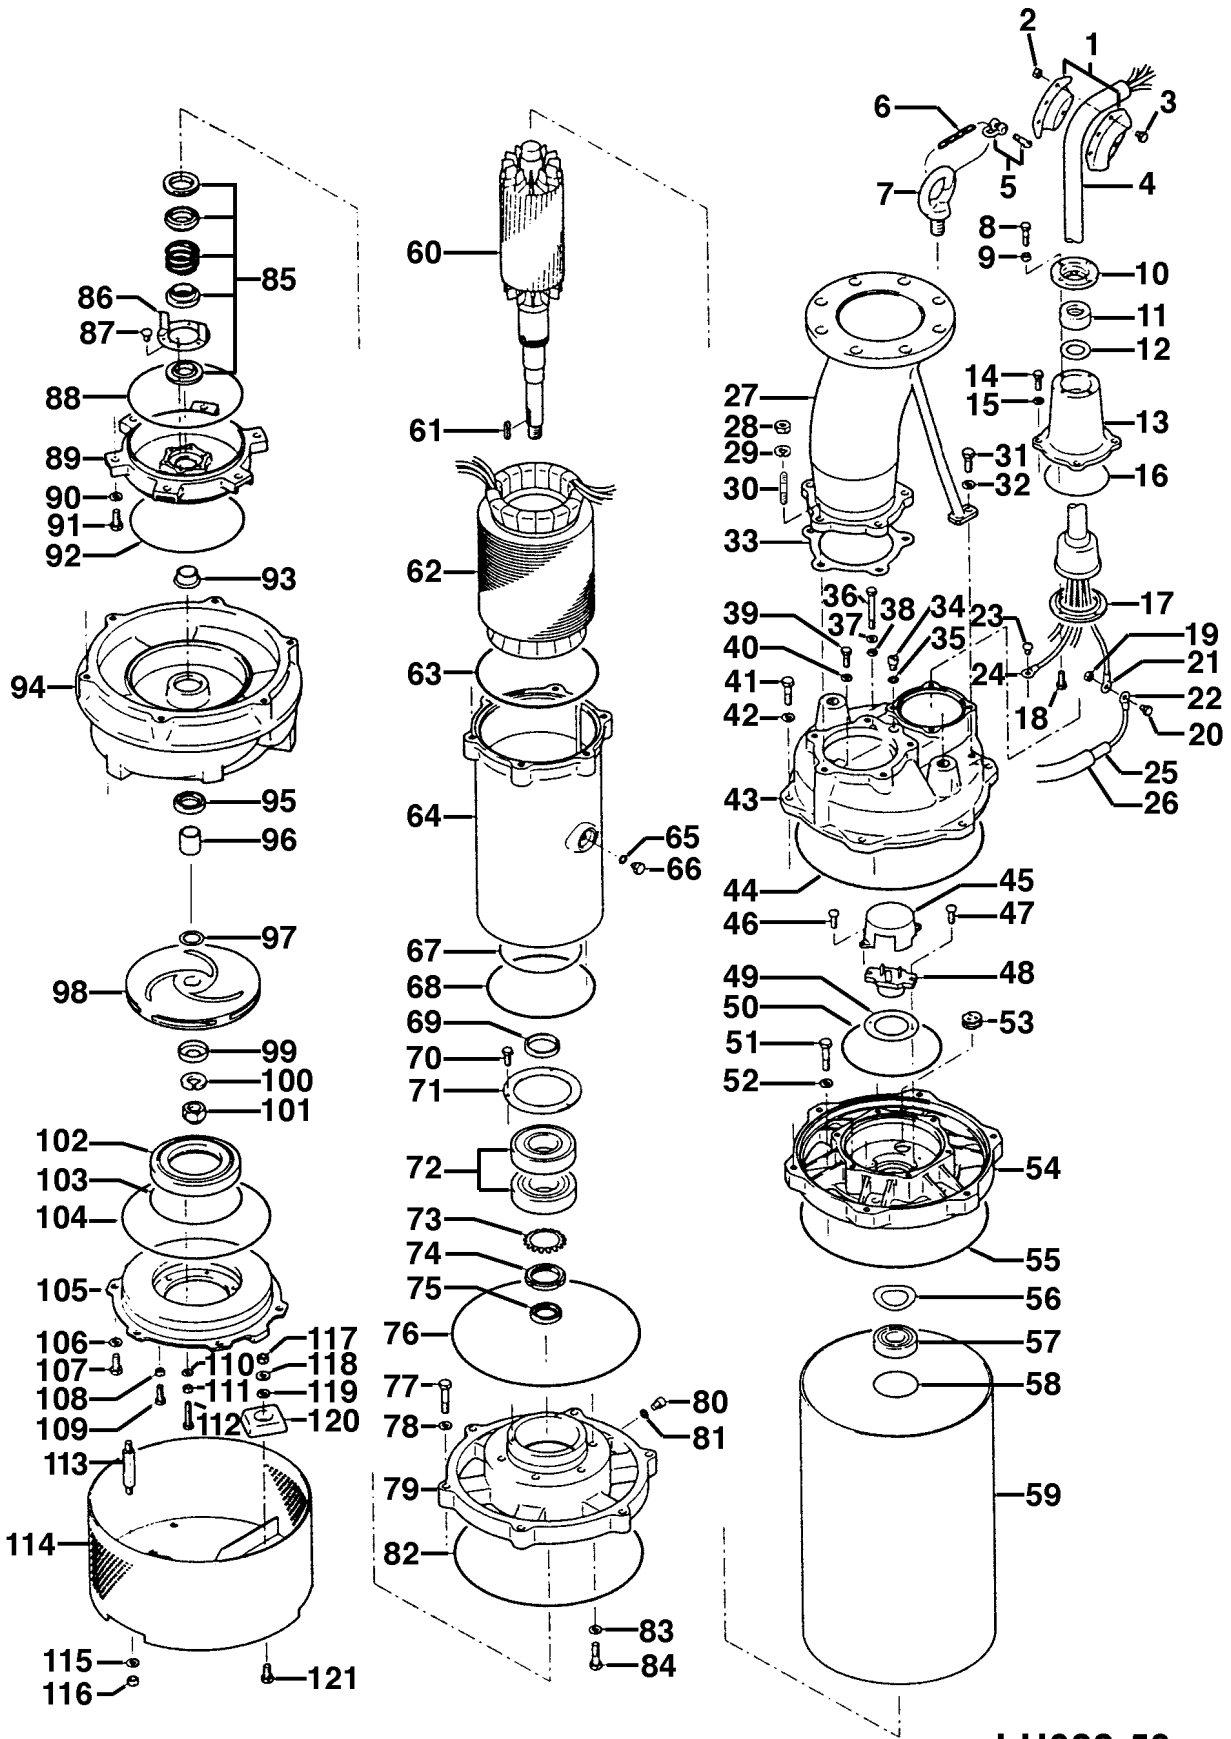

LH622-50

Kontroll-Nr. --

2019-02-20 V.01.02.2019

Pos.no	Item no.	Description	Quant.	UP
82	122-303-10	O-Ring 345xd5 NBR	1	Price on req.
83	142-165-10	Spring Washer M12 SUS304	6	Price on req.
84	140-100-11	Hex.Bolt M12x45 SUS304	6	Price on req.
85	025-001-23	Mechanical Seal HT-3540N SiC	1	Price on req.
86, 87	143-070-23	Pan Screw M5x6 SWRM	2	Price on req.
86, 87	030-137-13	Oil Lifter For HT-3540 Resin	1	Price on req.
86, 87	143-070-10	Pan Screw M5x6 SWRM	6	Price on req.
86, 87	030-146-15	Seal Stopper For HT-3540 SPCC	1	Price on req.
88	122-251-12	O-Ring 205xd3.8 NBR	1	Price on req.
89	029-342-19	Oil Casing For LH-19/22/30KW FC	1	Price on req.
90	142-165-10	Spring Washer M12 SUS304	6	Price on req.
91	140-097-14	Hex.Bolt M12x30 SUS304	6	Price on req.
92	122-251-12	O-Ring 205xd3.8 NBR	1	Price on req.
93	071-107-11	Shaft Sleeve GH-220 SUS403 (EN X6Cr13) Stainless Steel	1	Price on req.
94	020-A80-19	Pump Casing LH619/622 Type(w/Labyrinth Ring) FC	1	Price on req.
95	026-126-16	Oil Seal TCN-385811 NBR	1	Price on req.
96	071-122-12	Shaft Sleeve GH-220 SUS403 (EN X6Cr13) Stainless Steel	1	Price on req.
97	040-125-19	Impeller Shim d31xd45.2x0.5t SUS304 (EN X5CrNi18-10) Stainless Steel	1	Price on req.
98	021-G40-16	Impeller (50HZ) For LH622-50 HICRFC	1	Price on req.
99	047-106-28	Impeller Thread Protect.Cover No.5(26) SUS304 (EN X5CrNi18-10) Stainless Steel	1	Price on req.
100	142-170-18	Spring Washer M24 SUS304 (EN X5CrNi18-10) Stainless Steel	1	Price on req.
101	141-035-17	Hex.Cap Nut M24 SUS304 (EN X5CrNi18-10) Stainless Steel	1	Price on req.
102	033-123-15	Suction Mouth Ring GH-619 HICrFC+FC	1	Price on req.
103	122-283-13	O-Ring 165xd3.1 NBR	1	Price on req.
104	122-253-14	O-Ring 245xd3.8 NBR	1	Price on req.
105	022-554-15	Suction Cover GH-619 FC	1	Price on req.
106	142-165-10	Spring Washer M12 SUS304	6	Price on req.
107	140-097-14	Hex.Bolt M12x30 SUS304	6	Price on req.
108	141-005-18	Hex.Nut M8 SUS304 (EN X5CrNi18-10)	3	Price on req.
109	140-055-10	Hex.Bolt M8x25 SUS304	3	Price on req.
110	142-163-21	Spring Washer M8 SUS316 (DIN 1.4401) Stainless Steel	3	Price on req.
111	141-005-18	Hex.Nut M8 SUS304 (EN X5CrNi18-10)	3	Price on req.
112	140-058-42	Hex.Bolt M8x40 SUS304 (EN X5CrNi18-10) Stainless Steel	3	Price on req.
113	144-123-12	Stud Bolt M12x120(20/20) SWRM	3	Price on req.
114	023-309-16	Strainer Stand GH-619 SS	1	Price on req.
115	142-165-10	Spring Washer M12 SUS304	3	Price on req.
116	141-007-10	Hex.Nut M12 SUS304	3	Price on req.
117	141-007-10	Hex.Nut M12 SUS304	3	Price on req.
118	142-129-12	Plain Washer M12 SUS304	3	Price on req.
119	142-165-10	Spring Washer M12 SUS304	3	Price on req.
120	043-102-19	Cathodic Protection Plate AB-1HS(75x70x20t) Al	3	Price on req.
121	140-096-13	Hex.Bolt M12x25 SUS304	3	Price on req.
	173-509-16	Packing & O-Ring Set	1	Price on req.
	##oilVG32	ml Turbine Oil ISO VG32	2300	Price on req.

Exploded View LH622-50

LH622-50