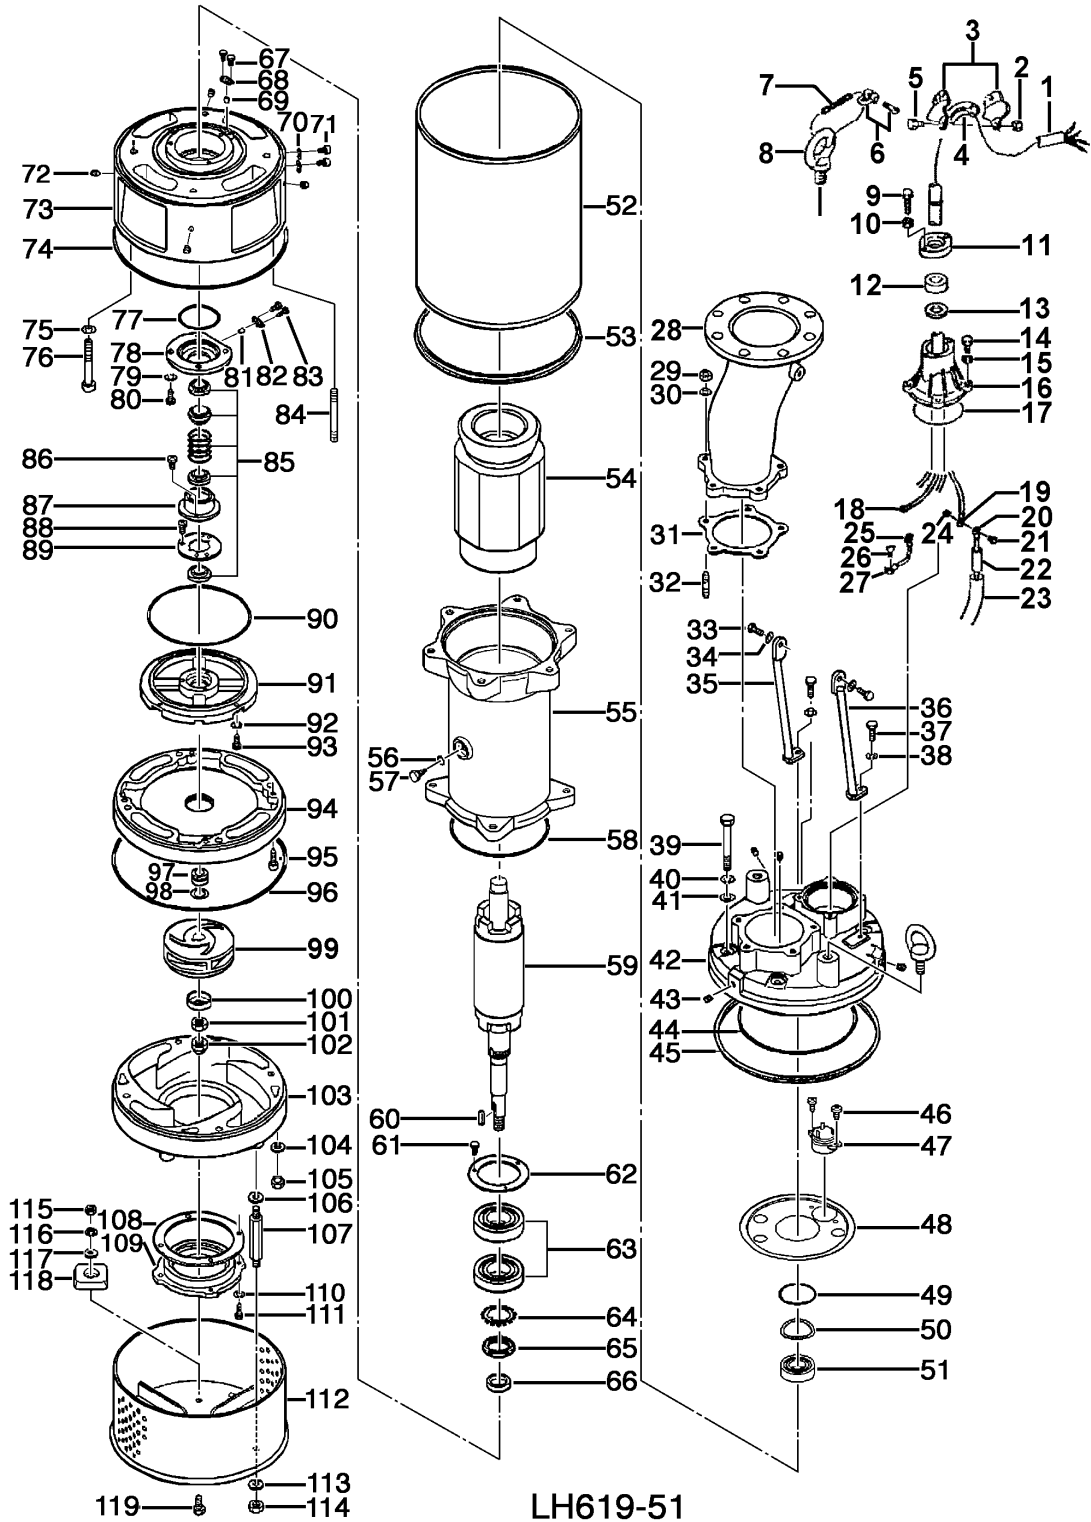

LH619-51

Kontroll-Nr. --

2019-02-2C V.01.02.2019

Pos.no	Item no.	Description	Quant.	UP
81	032-423-15	Bush d9.5x18.5L NBR	1	Price on req.
82	003-219-16	Gland SPHC	1	Price on req.
83	140-016-19	Hex.Bolt M5x12 SUS304	2	Price on req.
84	144-576-14	Stud Bolt M16x120 SUS304 (EN X5CrNi18-10) Stainless Steel	4	Price on req.
85	025-001-03	Mechanical Seal H-35T SiC	1	Price on req.
86	143-070-23	Pan Screw M5x6 SWRM	2	Price on req.
87	030-156-18	Oil Lifter H-35(A)(T) Resin	1	Price on req.
88	143-070-10	Pan Screw M5x6 SWRM	3	Price on req.
89	030-150-12	Seal Stopper H-35(A)(T) SPCC	1	Price on req.
90	122-250-11	O-Ring 230x3.8 NBR	1	Price on req.
91	029-398-10	Oil Casing For LH619/422/622/430-51/61 FC	1	Price on req.
92	142-164-19	Spring Washer M10 SUS304	4	Price on req.
93	140-078-19	Hex.Bolt M10x30 SUS304	4	Price on req.
94	020-000-33	Upper Pump Casing (w/Labyrinth Ring) For LH619/422/622/430-51/61 FCD	1	Price on req.
95	140-289-15	Hex. Socket Cap Bolt M10x40 SUS304 (EN X5CrNi18-10) Stainless Steel	4	Price on req.
96	122-258-19	O-Ring 395x5 NBR	1	Price on req.
97	040-125-19	Impeller Shim d31xd45.2x0.5t SUS304 (EN X5CrNi18-10) Stainless Steel	1	Price on req.
98	071-000-03	Shaft Sleeve For LH619/422/622/430-51/61 SUS403 (EN X6Cr13) Stainless Steel	1	Price on req.
99	021-R13-19	Impeller (50HZ) For LH619-51 CR	1	Price on req.
100	047-106-28	Impeller Thread Protect.Cover No.5(26) SUS304 (EN X5CrNi18-10) Stainless Steel	1	Price on req.
101	141-011-20	Hex.Nut M24(H=14) SUS304 (EN X5CrNi18-10) Stainless Steel	2	Price on req.
102	141-035-17	Hex.Cap Nut M24 SUS304 (EN X5CrNi18-10) Stainless Steel	1	Price on req.
103	020-B73-10	Pump Casing (Lower) For LH619/622-51/61 FCD	1	Price on req.
104	142-166-11	Spring Washer M16 SUS304	4	Price on req.
105	141-008-11	Hex.Nut M16 SUS304 (EN X5CrNi18-10)	4	Price on req.
106	142-165-10	Spring Washer M12 SUS304	4	Price on req.
107	144-573-11	Stud Bolt M12x164(22/22) SUS403 (EN X6Cr13) Stainless Steel	4	Price on req.
108	120-176-16	Packing (S.Cover) For LH619/622-51/61 PE	1	Price on req.
109	022-000-10	Suction Cover (w/Mouth Ring) For LH619/622-51/61 FC	1	Price on req.
110	142-164-19	Spring Washer M10 SUS304	4	Price on req.
111	140-075-16	Hex.Bolt M10x25 SUS304	4	Price on req.
112	023-001-31	Strainer Stand For LH619/622-51/61 SS	1	Price on req.
113	142-165-10	Spring Washer M12 SUS304	4	Price on req.
114	141-007-10	Hex.Nut M12 SUS304	4	Price on req.
115	141-007-10	Hex.Nut M12 SUS304	4	Price on req.
116	142-165-10	Spring Washer M12 SUS304	4	Price on req.
117	142-129-12	Plain Washer M12 SUS304	4	Price on req.
118	043-102-19	Cathodic Protection Plate AB-1HS(75x70x20t) Al	4	Price on req.
119	140-096-13	Hex.Bolt M12x25 SUS304	4	Price on req.
	173-000-21	Packing & O-Ring Set	1	Price on req.
	##oilVG32	ml Turbine Oil ISO VG32	6900	Price on req.

Exploded View LH619-51

LH619-51