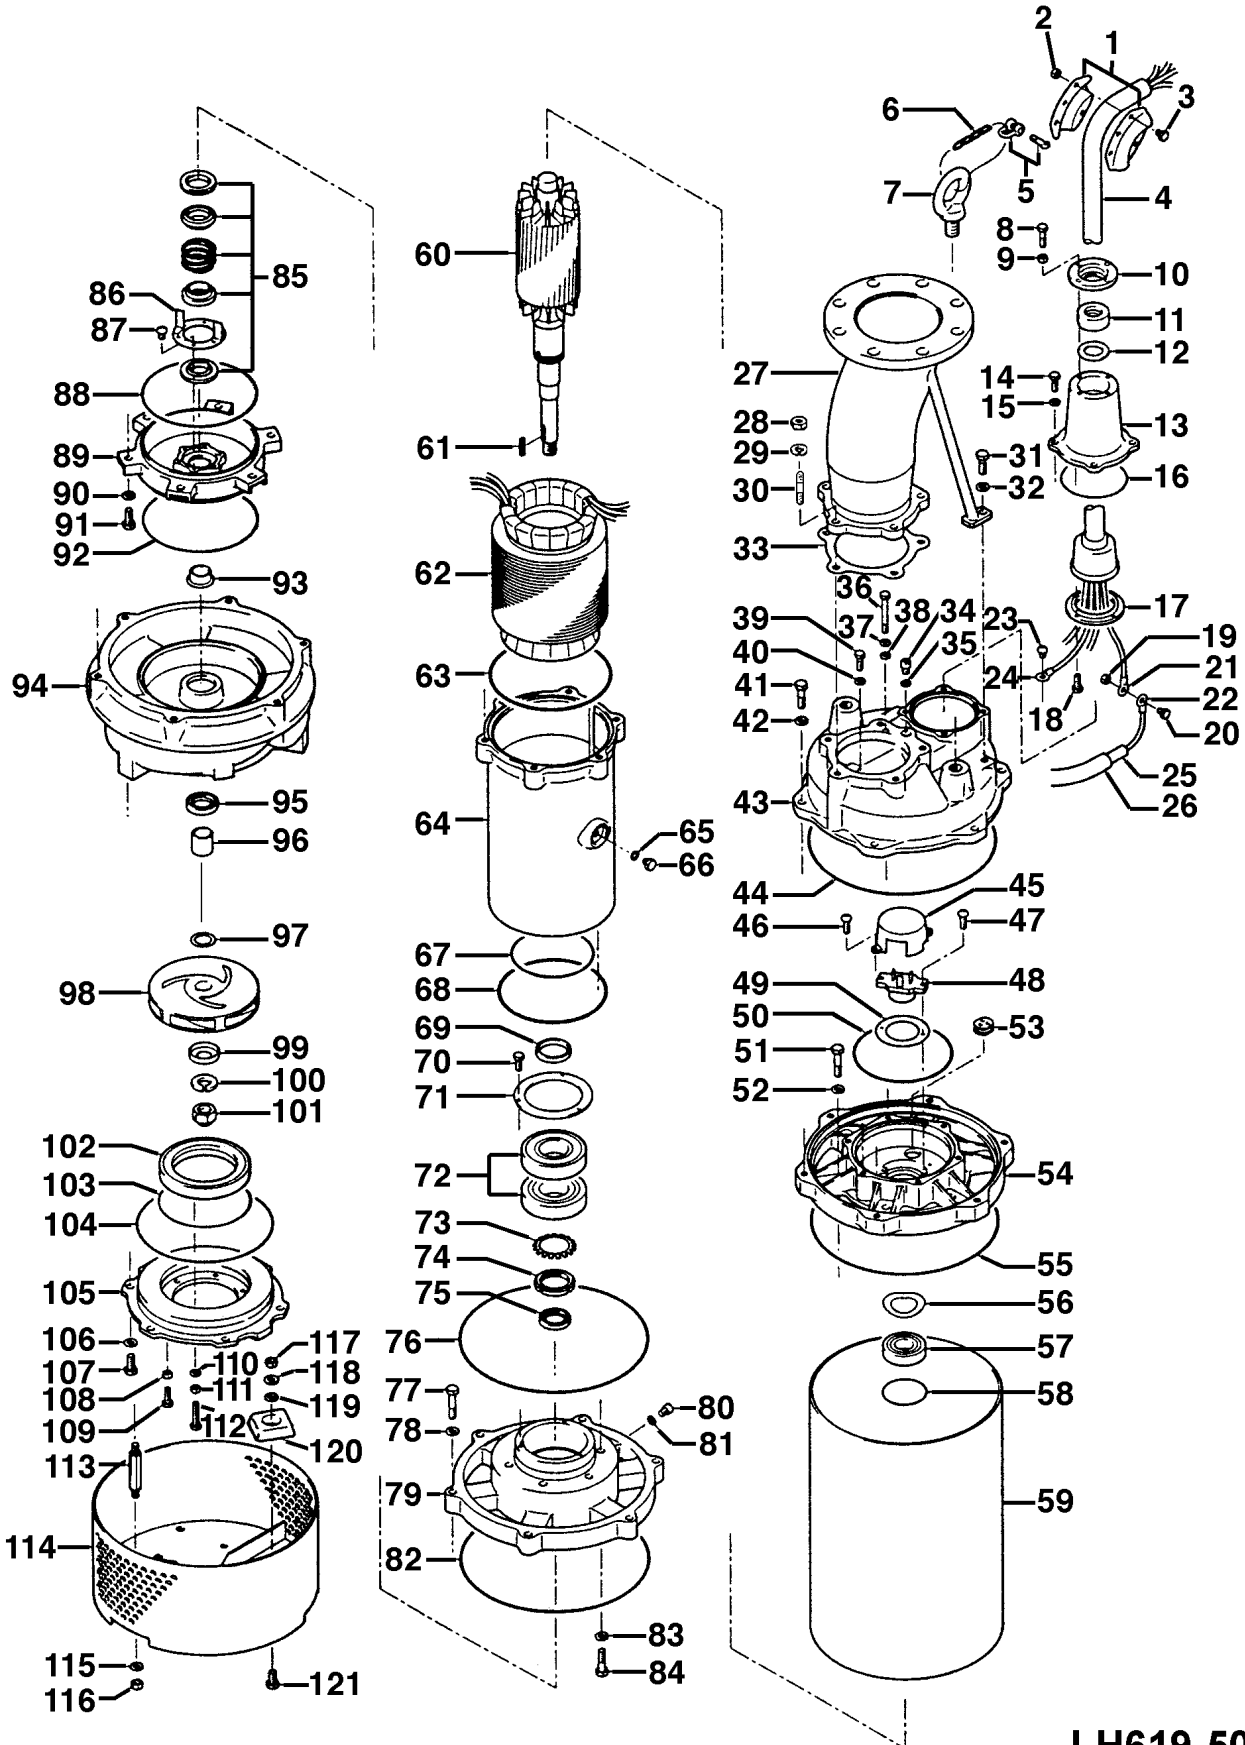

LH619-50

Kontroll-Nr. --

2019-02-2C V.01.02.2019

Pos.no	Item no.	Description	Quant.	UP
82	122-303-10	O-Ring 345xd5 NBR	1	Price on req.
83	142-165-10	Spring Washer M12 SUS304	6	Price on req.
84	140-100-11	Hex.Bolt M12x45 SUS304	6	Price on req.
85	025-001-23	Mechanical Seal HT-3540N SiC	1	Price on req.
86, 87	143-070-23	Pan Screw M5x6 SWRM	2	Price on req.
86, 87	030-137-13	Oil Lifter For HT-3540 Resin	1	Price on req.
86, 87	143-070-10	Pan Screw M5x6 SWRM	6	Price on req.
86, 87	030-146-15	Seal Stopper For HT-3540 SPCC	1	Price on req.
88	122-251-12	O-Ring 205xd3.8 NBR	1	Price on req.
89	029-342-19	Oil Casing For LH-19/22/30KW FC	1	Price on req.
90	142-165-10	Spring Washer M12 SUS304	6	Price on req.
91	140-097-14	Hex.Bolt M12x30 SUS304	6	Price on req.
92	122-251-12	O-Ring 205xd3.8 NBR	1	Price on req.
93	071-107-11	Shaft Sleeve GH-220 SUS403 (EN X6Cr13) Stainless Steel	1	Price on req.
94	020-A80-19	Pump Casing LH619/622 Type(w/Labyrinth Ring) FC	1	Price on req.
95	026-126-16	Oil Seal TCN-385811 NBR	1	Price on req.
96	071-122-12	Shaft Sleeve GH-220 SUS403 (EN X6Cr13) Stainless Steel	1	Price on req.
97	040-125-19	Impeller Shim d31xd45.2x0.5t SUS304 (EN X5CrNi18-10) Stainless Steel	1	Price on req.
98	021-882-12	Impeller (50HZ) 50Hz HiCrFC	1	Price on req.
99	047-106-15	Impeller Thread Protect.Cover No.5(26) SPC	1	Price on req.
100	142-170-18	Spring Washer M24 SUS304 (EN X5CrNi18-10) Stainless Steel	1	Price on req.
101	141-035-17	Hex.Cap Nut M24 SUS304 (EN X5CrNi18-10) Stainless Steel	1	Price on req.
102	033-123-15	Suction Mouth Ring GH-619 HiCrFC+FC	1	Price on req.
103	122-283-13	O-Ring 165xd3.1 NBR	1	Price on req.
104	122-253-14	O-Ring 245xd3.8 NBR	1	Price on req.
105	022-554-15	Suction Cover GH-619 FC	1	Price on req.
106	142-165-10	Spring Washer M12 SUS304	6	Price on req.
107	140-097-14	Hex.Bolt M12x30 SUS304	6	Price on req.
108	141-005-18	Hex.Nut M8 SUS304 (EN X5CrNi18-10)	3	Price on req.
109	140-055-10	Hex.Bolt M8x25 SUS304	3	Price on req.
110	142-163-21	Spring Washer M8 SUS316 (DIN 1.4401) Stainless Steel	3	Price on req.
111	141-005-18	Hex.Nut M8 SUS304 (EN X5CrNi18-10)	3	Price on req.
112	140-058-42	Hex.Bolt M8x40 SUS304 (EN X5CrNi18-10) Stainless Steel	3	Price on req.
113	144-123-12	Stud Bolt M12x120(20/20) SWRM	3	Price on req.
114	023-309-16	Strainer Stand GH-619 SS	1	Price on req.
115	142-165-10	Spring Washer M12 SUS304	3	Price on req.
116	141-007-10	Hex.Nut M12 SUS304	3	Price on req.
117	141-007-10	Hex.Nut M12 SUS304	3	Price on req.
118	142-129-12	Plain Washer M12 SUS304	3	Price on req.
119	142-165-10	Spring Washer M12 SUS304	3	Price on req.
120	043-102-19	Cathodic Protection Plate AB-1HS(75x70x20t) Al	3	Price on req.
121	140-096-13	Hex.Bolt M12x25 SUS304	3	Price on req.
	173-509-16	Packing & O-Ring Set	1	Price on req.
	##oilVG32	ml Turbine Oil ISO VG32	2300	Price on req.

Exploded View LH619-50

LH619-50