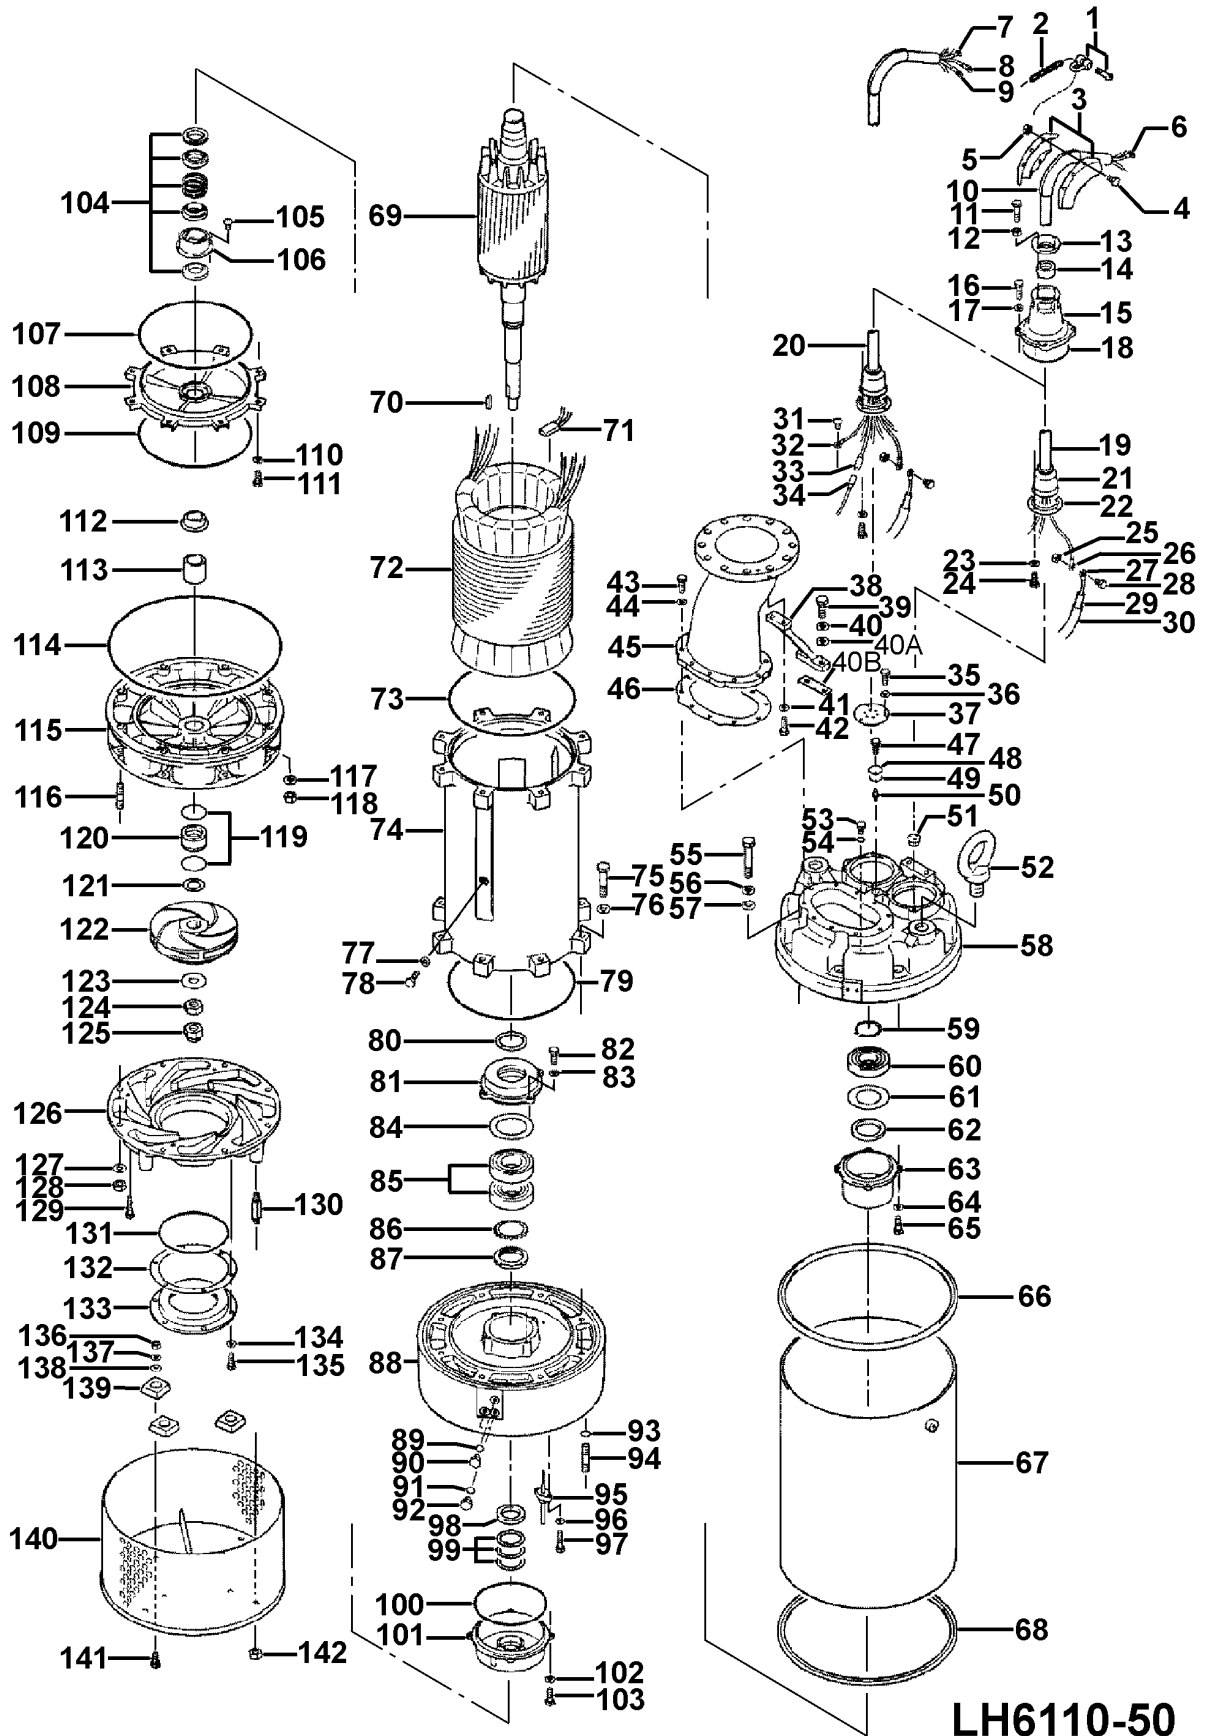

Pos.no	Item no.	Description	Quant.	UP
81	062-222-15	Bearing Collar FC	1	Price on req.
82	140-076-33	Hex.Bolt M10x30 SWRM	4	Price on req.
83	142-164-35	Spring Washer M10 SWRH	4	Price on req.
84	061-177-11	Bearing Collard95xd139x3.2t SS	1	Price on req.
85	052-185-14	Bearing7313ADB	1	Price on req.
86	141-078-25	Bearing Nut AN13 SUS304 (EN X5CrNi18-10)	1	Price on req.
87	142-246-29	Bearing Washer AW13 SUS304 (EN X5CrNi18-10)	1	Price on req.
88	060-421-10	Bearing Housing FC	1	Price on req.
89	122-259-10	O-Ring 12xd3 NBR	1	Price on req.
90	035-102-30	Oil Plug M12x16(B=21) SUS304	1	Price on req.
91	122-259-10	O-Ring 12xd3 NBR	2	Price on req.
92	035-102-30	Oil Plug M12x16(B=21) SUS304	2	Price on req.
93	122-016-13	O-Ring P-16(15.8xd2.4) NBR	8	Price on req.
94	144-439-14	Stud Bolt M16x60(28/20) SUS304 (EN X5CrNi18-10)	8	Price on req.
95	090-122-11	Leakage Sensor(Electrode) d9x43L SUS	1	Price on req.
96	142-161-32	Spring Washer M5 SWRH	2	Price on req.
97	140-021-33	Hex.Bolt M5x20 SWRM	2	Price on req.
98	026-274-10	Oil Seal SC-507212 NBR	1	Price on req.
99	071-322-14	Spacerd55xd71x3.2t SS	3	Price on req.
100	122-153-13	O-Ring G-220 NBR	1	Price on req.
101	113-104-11	Greese Pan Gray Iron CastingLH110KW FC	1	Price on req.
102	142-164-35	Spring Washer M10 SWRH	4	Price on req.
103	140-076-33	Hex.Bolt M10x30 SWRM	4	Price on req.
104	025-001-17	Mechanical Seal H-50T SIC	1	Price on req.
105	143-028-13	Pan Screw M5x10 SWRM	3	Price on req.
106	030-133-19	Oil Lifter H-50(T) SPCC	1	Price on req.
107	122-270-17	O-Ring 350xd5.7 NBR	1	Price on req.
108	029-174-21	Oil Casinq GH-1100 FC	1	Price on req.
109	122-270-17	O-Ring 350xd5.7 NBR	1	Price on req.
110	142-165-10	Spring Washer M12 SUS304	8	Price on req.
111	140-097-14	Hex.Bolt M12x30 SUS304	8	Price on req.
112	071-142-18	Shaft Sleeve (Upper) GH-550/750 SUS403 (EN X6Cr13)	1	Price on req.
113	071-153-12	Shaft Sleeve (Lower) d45xd49x57.5L SUS403 (EN X6Cr13)	1	Price on req.
114	122-271-18	O-Ring 540xd5.7 NBR	1	Price on req.
115	020-457-11	Pump Casing (Upper)GH/LH-110KW FC	1	Price on req.
116	144-435-36	Stud Bolt M16x40(28/32) SUS304 (EN X5CrNi18-10)	8	Price on req.
117	142-166-11	Spring Washer M16 SUS304	8	Price on req.
118	141-008-11	Hex.Nut M16 SUS304 (EN X5CrNi18-10)	8	Price on req.
119	122-226-18	O-Ring S-75(74.5xd2.0) NBR	2	Price on req.
120	026-211-19	Labyrinth Ring d55.5xd78x47L SUS403 (EN X6Cr13)	1	Price on req.
121	040-127-11	Impeller Shim d45.2xd68x0.3t SUS304 (EN X5CrNi18-10)	1	Price on req.
122	021-G50-19	Impeller (50Hz)LH6110-50 HICRFC	1	Price on req.
123	142-274-13	Impeller Fixinq Washer d33xd75x6t SUS304 (EN X5CrNi18-10)	1	Price on req.
124	141-012-50	Hex.Nut M30(H=18) SUS304 (EN X5CrNi18-10)	1	Price on req.
125	141-036-18	Hex.Cap Nut M30 SUS304 (EN X5CrNi18-10)	1	Price on req.
126	020-458-25	Pump Casinq (Lower)\50Hz\LH6110-50 FCD	1	Price on req.
127	142-166-11	Spring Washer M16 SUS304	8	Price on req.
128	141-008-11	Hex.Nut M16 SUS304 (EN X5CrNi18-10)	8	Price on req.
129	140-101-41	Hex.Bolt M12x50 EN X5CrNi18-10	4	Price on req.
130	144-128-17	Stud Bolt M16x110(24/24) SUS403 (EN X6Cr13)	4	Price on req.
131	122-302-19	O-Ring 215xd3.8 NBR	1	Price on req.
132	120-118-10	Packinq (S.Cover) d211xd274x0.5t PE	1	Price on req.
133	034-118-10	Suction Mouth GH-750HL HiCrFC	1	Price on req.
134	142-165-10	Spring Washer M12 SUS304	6	Price on req.
135	140-096-13	Hex.Bolt M12x25 SUS304	6	Price on req.
136	141-007-10	Hex.Nut M12 SUS304	3	Price on req.
137	142-129-12	Plain Washer M12 SUS304	3	Price on req.
138	142-165-10	Spring Washer M12 SUS304	3	Price on req.
139	043-102-19	Cathodic Protection Plate AB-1HS(75x70x20t) Al	3	Price on req.
140	023-287-17	Strainer StandLH690/6110 SS	1	Price on req.
141	140-097-14	Hex.Bolt M12x30 SUS304	3	Price on req.
142	141-008-11	Hex.Nut M16 SUS304 (EN X5CrNi18-10)	4	Price on req.
	##oilVG32	ml Turbine Oil ISO VG32	8000	Price on req.
	173-001-26	Packinq & O-Ring Set	1	Price on req.

Exploded View LH6110-50

LH6110-50