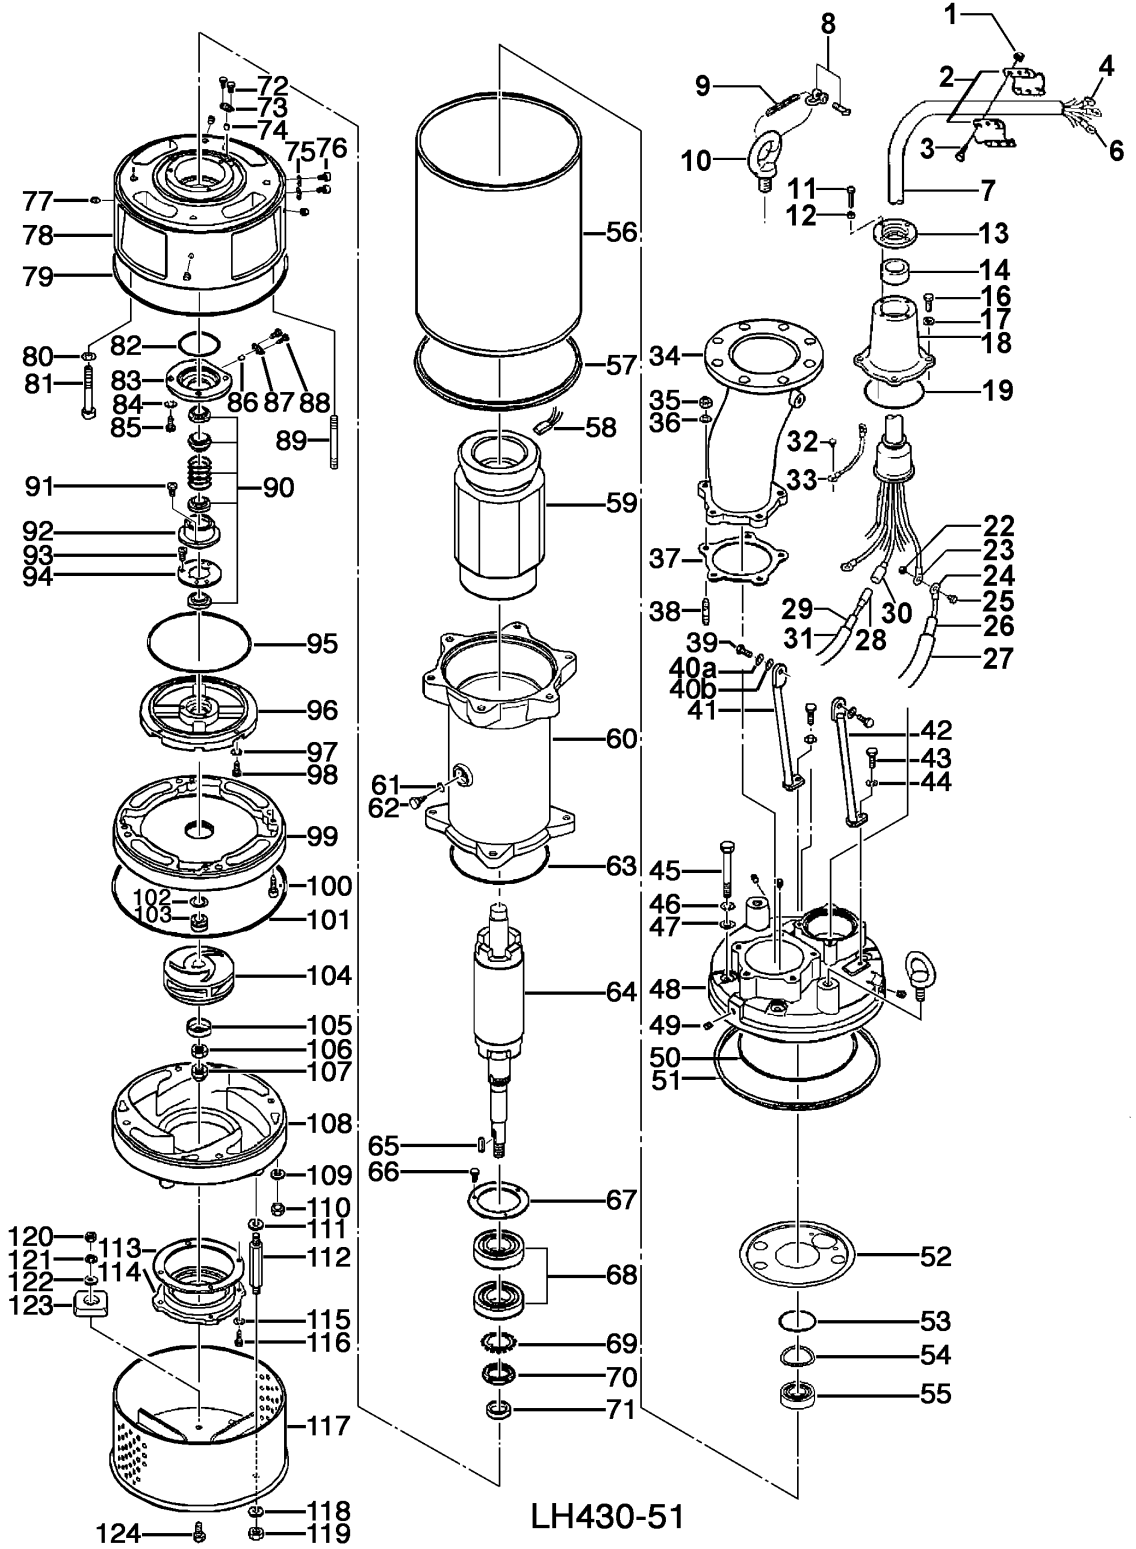

LH430-51

Kontroll-Nr. --

2019-02-20 V.01.02.2019

Pos.no	Item no.	Description	Quant.	UP
85	140-055-10	Hex.Bolt M8x25 SUS304	4	Price on req.
86	032-423-15	Bush d9.5x18.5L NBR	1	Price on req.
87	003-219-16	Gland SPHC	1	Price on req.
88	140-016-19	Hex.Bolt M5x12 SUS304	2	Price on req.
89	144-444-25	Stud Bolt M16x100(28/24) SUS304 (EN X5CrNi18-10) Stainless Steel	4	Price on req.
90	025-001-03	Mechanical Seal H-35T SIC	1	Price on req.
91	143-070-23	Pan Screw M5x6 SWRM	2	Price on req.
92	030-156-18	Oil Lifter H-35(A)(T) Resin	1	Price on req.
93	143-070-10	Pan Screw M5x6 SWRM	3	Price on req.
94	030-150-12	Seal Stopper H-35(A)(T) SPCC	1	Price on req.
95	122-250-11	O-Ring 230xd3.8 NBR	1	Price on req.
96	029-398-10	Oil Casing For LH619/422/622/430-51/61 FC	1	Price on req.
97	142-164-19	Spring Washer M10 SUS304	4	Price on req.
98	140-078-19	Hex.Bolt M10x30 SUS304	4	Price on req.
99	020-000-33	Upper Pump Casing (w/Labyrinth Ring) For LH619/422/622/430-51/61 FCD	1	Price on req.
100	140-289-15	Hex. Socket Cap Bolt M10x40 SUS304 (EN X5CrNi18-10) Stainless Steel	4	Price on req.
101	122-258-19	O-Ring 395xd5 NBR	1	Price on req.
102	040-125-19	Impeller Shim d31xd45.2x0.5t SUS304 (EN X5CrNi18-10) Stainless Steel	1	Price on req.
103	071-000-03	Shaft Sleeve For LH619/422/622/430-51/61 SUS403 (EN X6Cr13) Stainless Steel	1	Price on req.
104	021-R19-15	Impeller (50HZ) For LH430-51 CR	1	Price on req.
105	047-106-28	Impeller Thread Protect.Cover No.5(26) SUS304 (EN X5CrNi18-10) Stainless Steel	1	Price on req.
106	141-011-20	Hex.Nut M24(H=14) SUS304 (EN X5CrNi18-10) Stainless Steel	2	Price on req.
107	141-035-17	Hex.Cap Nut M24 SUS304 (EN X5CrNi18-10) Stainless Steel	1	Price on req.
108	020-B74-11	Pump Casing (Lower) For LH422/430-51/61 FCD	1	Price on req.
109	142-166-11	Spring Washer M16 SUS304	4	Price on req.
110	141-008-11	Hex.Nut M16 SUS304 (EN X5CrNi18-10)	4	Price on req.
111	142-165-10	Spring Washer M12 SUS304	4	Price on req.
112	144-573-11	Stud Bolt M12x164(22/22) SUS403 (EN X6Cr13) Stainless Steel	4	Price on req.
113	120-175-15	Packing (S.Cover) LH615/422/430-51/61 PE	1	Price on req.
114	022-000-09	Suction Cover (w/Mouth Ring) LH615/422/430-51/61 FC	1	Price on req.
115	142-164-19	Spring Washer M10 SUS304	4	Price on req.
116	140-075-16	Hex.Bolt M10x25 SUS304	4	Price on req.
117	023-001-29	Strainer Stand For LH422/430-51/61 SS	1	Price on req.
118	142-165-10	Spring Washer M12 SUS304	4	Price on req.
119	141-007-10	Hex.Nut M12 SUS304	4	Price on req.
120	141-007-10	Hex.Nut M12 SUS304	4	Price on req.
121	142-165-10	Spring Washer M12 SUS304	4	Price on req.
122	142-129-12	Plain Washer M12 SUS304	4	Price on req.
123	043-102-19	Cathodic Protection Plate AB-1HS(75x70x20t) Al	4	Price on req.
124	140-096-13	Hex.Bolt M12x25 SUS304	4	Price on req.
	173-000-21	Packing & O-Ring Set	1	Price on req.
	#oilVG32	ml Turbine Oil ISO VG32	6900	Price on req.

Exploded View LH430-51

LH430-51