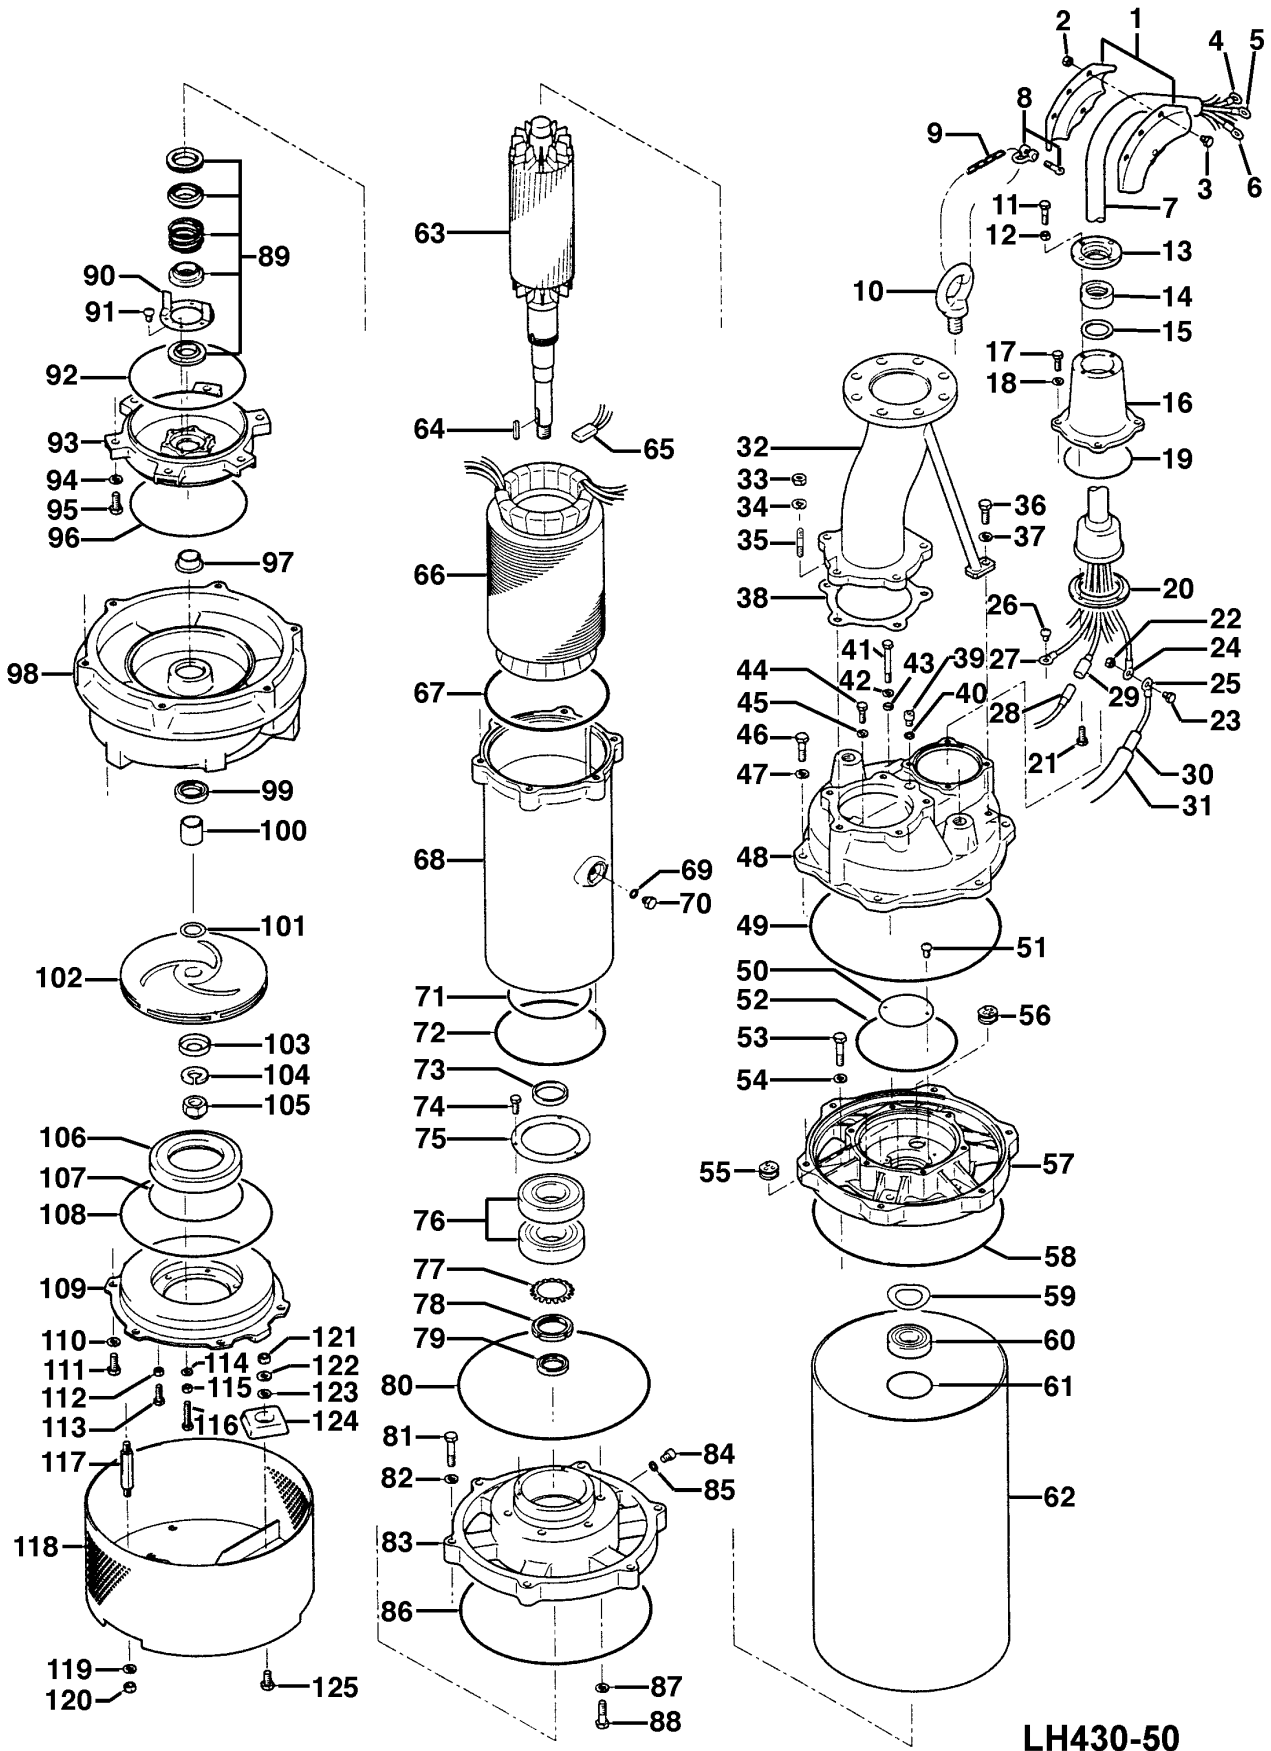

LH430-50

Kontroll-Nr. --

2019-02-2C V.01.02.2019

Pos.no	Item no.	Description	Quant.	UP
83	060-416-12	Bearing Housing FC	1	Price on req.
84	035-113-18	Oil Plug M12x14 SUS304	2	Price on req.
85	121-247-12	Packing d12.3xd18x2t PE	2	Price on req.
86	122-303-10	O-Ring 345xd5 NBR	1	Price on req.
87	140-100-11	Hex.Bolt M12x45 SUS304	6	Price on req.
88	142-165-10	Spring Washer M12 SUS304	6	Price on req.
89	025-001-23	Mechanical Seal HT-3540N SIC	1	Price on req.
90, 91	143-070-23	Pan Screw M5x6 SWRM	2	Price on req.
90, 91	030-137-13	Oil Lifter For HT-3540 Resin	1	Price on req.
90, 91	143-070-10	Pan Screw M5x6 SWRM	6	Price on req.
90, 91	030-146-15	Seal Stopper For HT-3540 SPCC	1	Price on req.
92	122-251-12	O-Ring 205xd3.8 NBR	1	Price on req.
93	029-342-19	Oil Casing For LH-19/22/30KW FC	1	Price on req.
94	142-165-10	Spring Washer M12 SUS304	6	Price on req.
95	140-097-14	Hex.Bolt M12x30 SUS304	6	Price on req.
96	122-251-12	O-Ring 205xd3.8 NBR	1	Price on req.
97	071-107-11	Shaft Sleeve GH-220 SUS403 (EN X6Cr13) Stainless Steel	1	Price on req.
98	020-A81-10	Pump Casing LH422/430 Type(w/Labyrinth Ring) FC	1	Price on req.
99	026-126-16	Oil Seal TCN-385811 NBR	1	Price on req.
100	071-122-12	Shaft Sleeve GH-220 SUS403 (EN X6Cr13) Stainless Steel	1	Price on req.
101	040-125-19	Impeller Shim d31xd45.2x0.5t SUS304 (EN X5CrNi18-10) Stainless Steel	1	Price on req.
102	021-891-27	Impeller (50HZ) 50Hz HiCrFC	1	Price on req.
103	047-106-15	Impeller Thread Protect.Cover No.5(26) SPC	1	Price on req.
104	142-170-18	Spring Washer M24 SUS304 (EN X5CrNi18-10) Stainless Steel	1	Price on req.
105	141-035-17	Hex.Cap Nut M24 SUS304 (EN X5CrNi18-10) Stainless Steel	1	Price on req.
106	033-122-14	Suction Mouth Ring GH-615 HiCrFC+FC	1	Price on req.
107	122-283-13	O-Ring 165xd3.1 NBR	1	Price on req.
108	122-252-13	O-Ring 270xd3.8 NBR	1	Price on req.
109	022-556-17	Suction Cover GH-422 FC	1	Price on req.
110	142-165-10	Spring Washer M12 SUS304	6	Price on req.
111	140-097-14	Hex.Bolt M12x30 SUS304	6	Price on req.
112	141-005-18	Hex.Nut M8 SUS304 (EN X5CrNi18-10)	3	Price on req.
113	140-055-10	Hex.Bolt M8x25 SUS304	3	Price on req.
114	142-163-21	Spring Washer M8 SUS316 (DIN 1.4401) Stainless Steel	3	Price on req.
115	141-005-18	Hex.Nut M8 SUS304 (EN X5CrNi18-10)	3	Price on req.
116	140-058-42	Hex.Bolt M8x40 SUS304 (EN X5CrNi18-10) Stainless Steel	3	Price on req.
117	144-123-12	Stud Bolt M12x120(20/20) SWRM	3	Price on req.
118	023-310-10	Strainer Stand GH-430 SS	1	Price on req.
119	142-165-10	Spring Washer M12 SUS304	3	Price on req.
120	141-007-10	Hex.Nut M12 SUS304	3	Price on req.
121	141-007-10	Hex.Nut M12 SUS304	3	Price on req.
122	142-129-12	Plain Washer M12 SUS304	3	Price on req.
123	142-165-10	Spring Washer M12 SUS304	3	Price on req.
124	043-102-19	Cathodic Protection Plate AB-1HS(75x70x20t) Al	3	Price on req.
125	140-096-13	Hex.Bolt M12x25 SUS304	3	Price on req.
	173-510-10	Packing & O-Ring Set	1	Price on req.
	#oilVG32	ml Turbine Oil ISO VG32	2300	Price on req.

Exploded View LH430-50

LH430-50