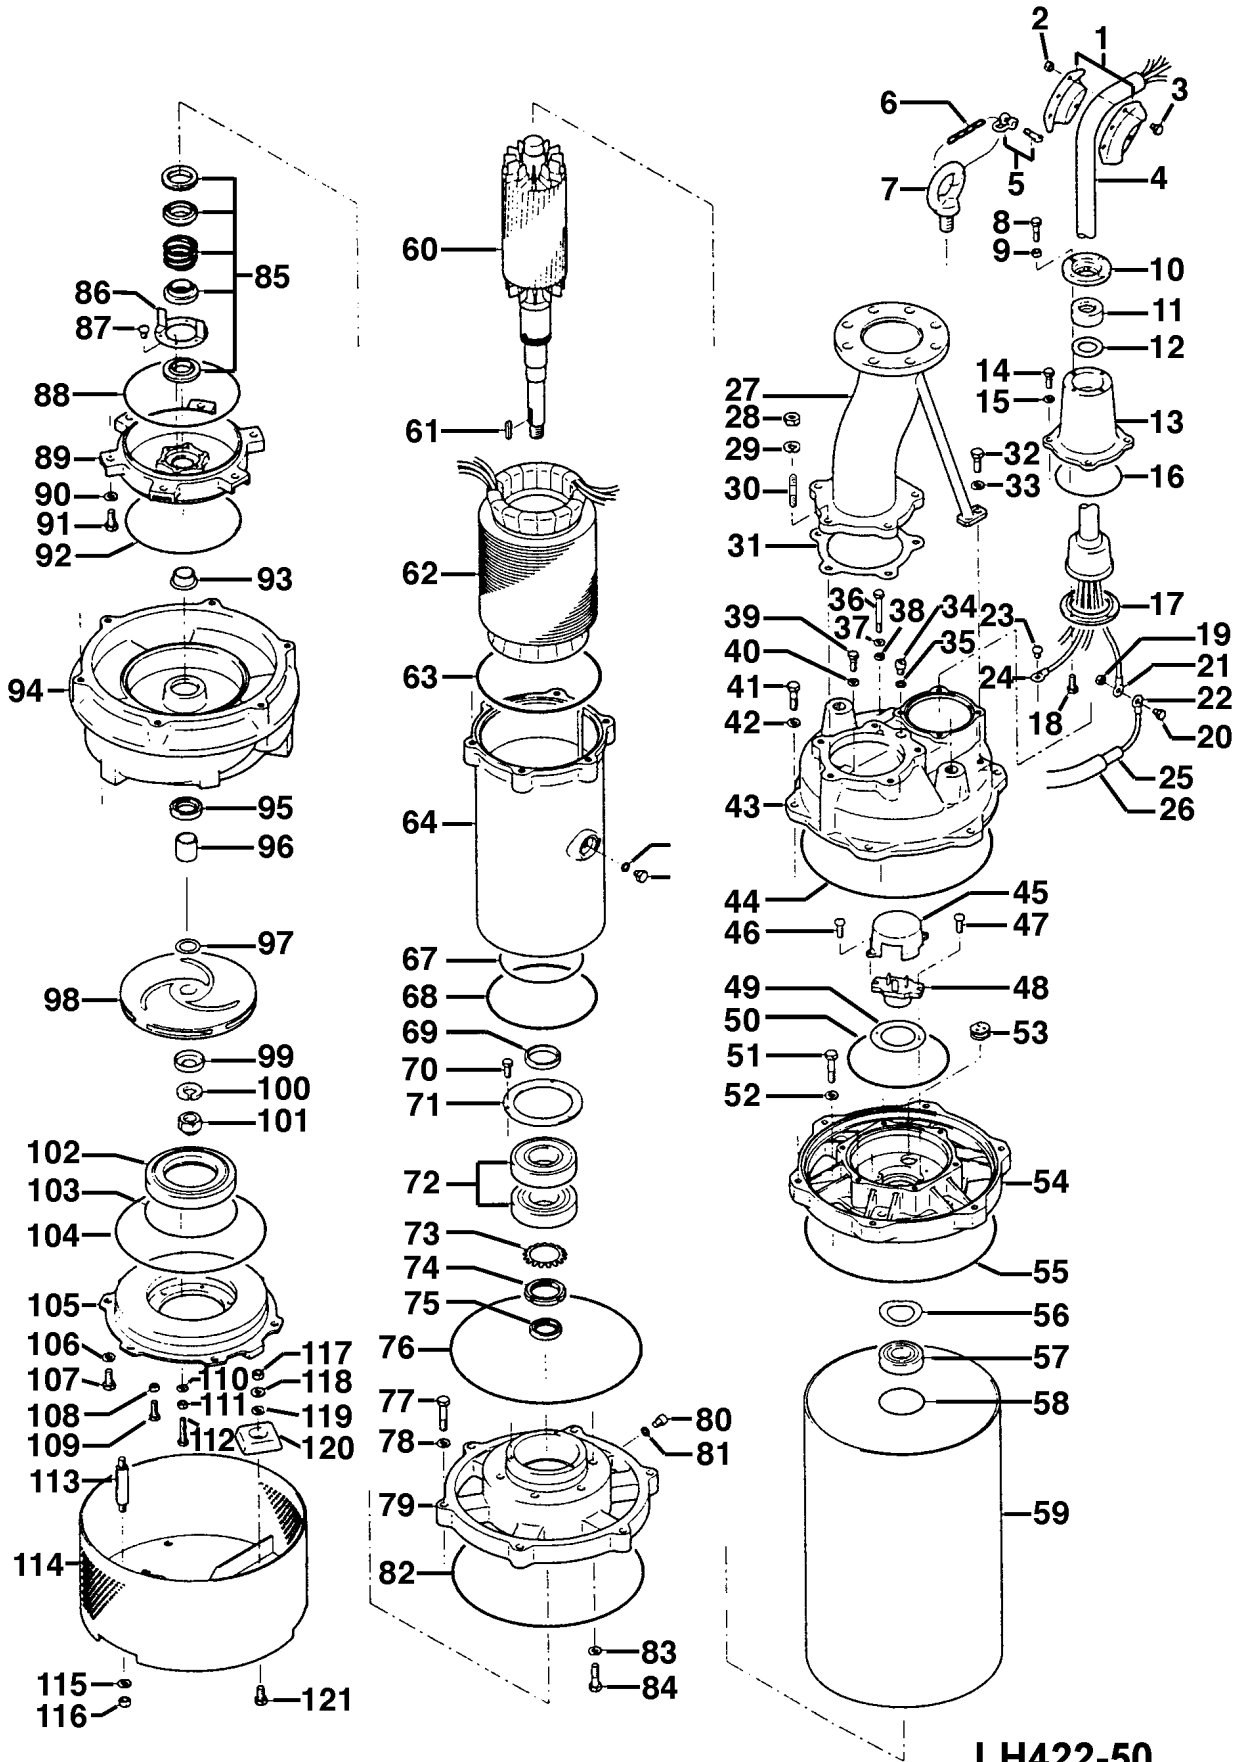

LH422-50

Kontroll-Nr. --

2019-02-20 V.01.02.2019

Pos.no	Item no.	Description	Quant.	UP
82	122-303-10	O-Ring 345xd5 NBR	1	Price on req.
83	142-165-10	Spring Washer M12 SUS304	6	Price on req.
84	140-100-11	Hex.Bolt M12x45 SUS304	6	Price on req.
85	025-001-23	Mechanical Seal HT-3540N SiC	1	Price on req.
86, 87	143-070-23	Pan Screw M5x6 SWRM	2	Price on req.
86, 87	030-137-13	Oil Lifter For HT-3540 Resin	1	Price on req.
86, 87	143-070-10	Pan Screw M5x6 SWRM	6	Price on req.
86, 87	030-146-15	Seal Stopper For HT-3540 SPCC	1	Price on req.
88	122-251-12	O-Ring 205xd3.8 NBR	1	Price on req.
89	029-342-19	Oil Casing For LH-19/22/30KW FC	1	Price on req.
90	142-165-10	Spring Washer M12 SUS304	6	Price on req.
91	140-097-14	Hex.Bolt M12x30 SUS304	6	Price on req.
92	122-251-12	O-Ring 205xd3.8 NBR	1	Price on req.
93	071-107-11	Shaft Sleeve GH-220 SUS403 (EN X6Cr13) Stainless Steel	1	Price on req.
94	020-A81-10	Pump Casing LH422/430 Type(w/Labyrinth Ring) FC	1	Price on req.
95	026-126-16	Oil Seal TCN-385811 NBR	1	Price on req.
96	071-122-12	Shaft Sleeve GH-220 SUS403 (EN X6Cr13) Stainless Steel	1	Price on req.
97	040-125-19	Impeller Shim d31xd45.2x0.5t SUS304 (EN X5CrNi18-10) Stainless Steel	1	Price on req.
98	021-961-16	Impeller (50HZ) 50Hz HiCrFC	1	Price on req.
99	047-106-28	Impeller Thread Protect.Cover No.5(26) SUS304 (EN X5CrNi18-10) Stainless Steel	1	Price on req.
100	142-170-18	Spring Washer M24 SUS304 (EN X5CrNi18-10) Stainless Steel	1	Price on req.
101	141-035-17	Hex.Cap Nut M24 SUS304 (EN X5CrNi18-10) Stainless Steel	1	Price on req.
102	033-123-15	Suction Mouth Ring GH-619 HiCrFC+FC	1	Price on req.
103	122-283-13	O-Ring 165xd3.1 NBR	1	Price on req.
104	122-252-13	O-Ring 270xd3.8 NBR	1	Price on req.
105	022-556-17	Suction Cover GH-422 FC	1	Price on req.
106	142-165-10	Spring Washer M12 SUS304	6	Price on req.
107	140-097-14	Hex.Bolt M12x30 SUS304	6	Price on req.
108	141-005-18	Hex.Nut M8 SUS304 (EN X5CrNi18-10)	3	Price on req.
109	140-055-10	Hex.Bolt M8x25 SUS304	3	Price on req.
110	142-163-21	Spring Washer M8 SUS316 (DIN 1.4401) Stainless Steel	3	Price on req.
111	141-005-18	Hex.Nut M8 SUS304 (EN X5CrNi18-10)	3	Price on req.
112	140-058-42	Hex.Bolt M8x40 SUS304 (EN X5CrNi18-10) Stainless Steel	3	Price on req.
113	144-123-12	Stud Bolt M12x120(20/20) SWRM	3	Price on req.
114	023-310-10	Strainer Stand GH-430 SS	1	Price on req.
115	142-165-10	Spring Washer M12 SUS304	3	Price on req.
116	141-007-10	Hex.Nut M12 SUS304	3	Price on req.
117	141-007-10	Hex.Nut M12 SUS304	3	Price on req.
118	142-129-12	Plain Washer M12 SUS304	3	Price on req.
119	142-165-10	Spring Washer M12 SUS304	3	Price on req.
120	043-102-19	Cathodic Protection Plate AB-1HS(75x70x20t) Al	3	Price on req.
121	140-096-13	Hex.Bolt M12x25 SUS304	3	Price on req.
	173-510-10	Packing & O-Ring Set	1	Price on req.
	##oilVG32	ml Turbine Oil ISO VG32	2300	Price on req.

Exploded View LH422-50

LH422-50