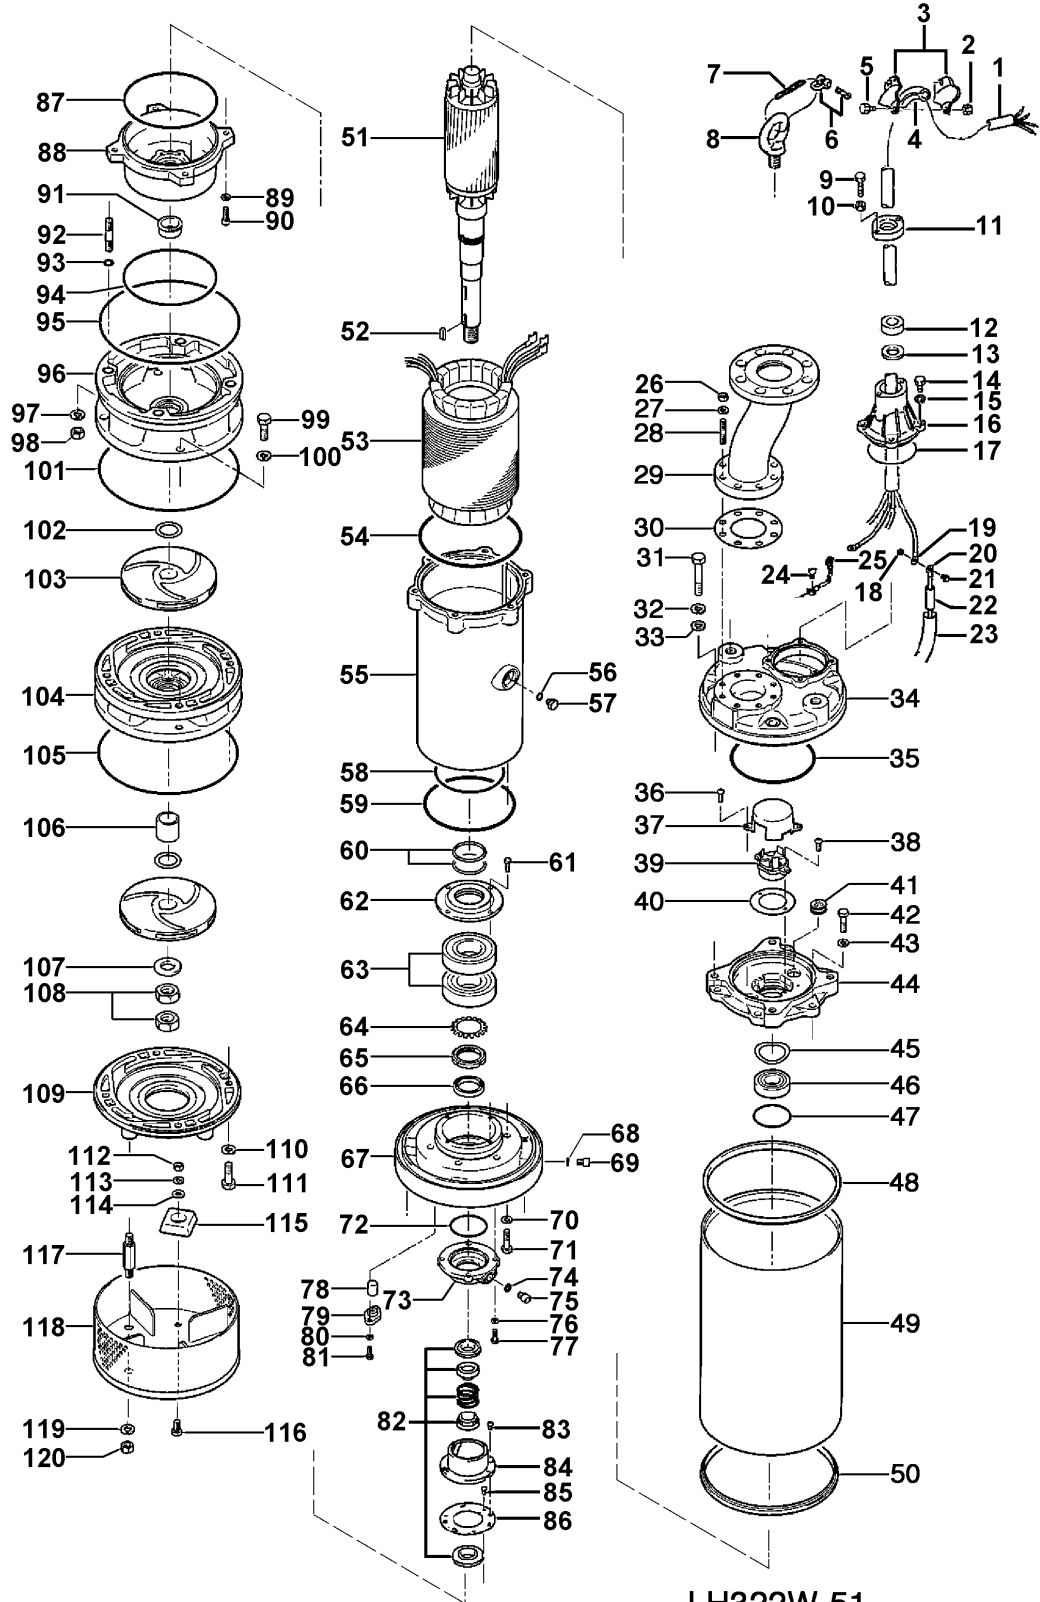

LH322W-51

Kontroll-Nr. --

2019-02-20 V.01.02.2019

Pos.no	Item no.	Description	Quant.	UP
82	025-001-24	Mechanical Seal HT-4550N SIC	2	Price on req.
83	143-070-23	Pan Screw M5x6 SWRM	2	Price on req.
84	030-136-12	Oil Lifter HT-4550 Resin	1	Price on req.
85	143-070-10	Pan Screw M5x6 SWRM	2	Price on req.
86	030-145-14	Seal Stopper HT-4550 SPCC	1	Price on req.
87	122-251-12	O-Ring 205xd3.8 NBR	6	Price on req.
88	029-000-90	Oil Casing LH322W/430W (FC)	1	Price on req.
89	142-164-19	Spring Washer M10 SUS304	1	Price on req.
90	140-286-12	Hex. Socket Cap Bolt M10x30 SUS304 (EN X5CrNi18-10) Stainless Steel	1	Price on req.
91	071-299-11	Shaft Sleeve (Upper) d40xd50x23t SUS403 (EN X6Cr13) Stainless Steel	4	Price on req.
92	144-438-26	Stud Bolt M16x79(24/28) SUS304 (EN X5CrNi18-10) Stainless Steel	4	Price on req.
93	122-016-13	O-Ring P-16(15.8xd2.4) NBR	1	Price on req.
94	122-251-12	O-Ring 205xd3.8 NBR	4	Price on req.
95	122-295-18	O-Ring 310xd3.8 NBR	4	Price on req.
96	020-002-92	Pump Casing (Upper) GHZ-322W(w/Labyrinth Ring) FC+Stainless Steel	1	Price on req.
97	142-166-11	Spring Washer M16 SUS304	1	Price on req.
98	141-008-11	Hex.Nut M16 SUS304 (EN X5CrNi18-10)	1	Price on req.
99	140-125-12	Hex.Bolt M16x45 SUS304	4	Price on req.
100	142-166-11	Spring Washer M16 SUS304	4	Price on req.
101	122-295-18	O-Ring 310xd3.8 NBR	4	Price on req.
102	040-126-10	Impeller Shim d41.5xd59x0.3t SUS304 (EN X5CrNi18-10) Stainless Steel	4	Price on req.
103	021-F90-10	Impeller (50HZ) 50Hz HiCrFC	1	Price on req.
104	020-002-93	Pump Casing (Middle) w/Mouth Ring, Labyrinth Ring FC	1	Price on req.
105	122-295-18	O-Ring 310xd3.8 NBR	2	Price on req.
107	142-134-10	Plain Washer M30 SUS304 (EN X5CrNi18-10) Stainless Steel	1	Price on req.
108	141-012-50	Hex.Nut M30(H=18) SUS304 (EN X5CrNi18-10)	1	Price on req.
109	020-895-15	Pump Casing (Lower) GHZ-322W(w/Mouth Ring) FC+HiCrFC	1	Price on req.
110	142-166-11	Spring Washer M16 SUS304	1	Price on req.
111	140-126-13	Hex.Bolt M16x50 SUS304 (EN X5CrNi18-10) Stainless Steel	2	Price on req.
112	141-007-10	Hex.Nut M12 SUS304	1	Price on req.
113	142-165-10	Spring Washer M12 SUS304	4	Price on req.
114	142-129-12	Plain Washer M12 SUS304	4	Price on req.
115	043-102-19	Cathodic Protection Plate AB-1HS(75x70x20t) Al	2	Price on req.
116	140-096-13	Hex.Bolt M12x25 SUS304	2	Price on req.
117	144-128-17	Stud Bolt M16x110(24/24) SUS403 (EN X6Cr13)	2	Price on req.
118	023-001-23	Strainer Stand LH-322W SS	2	Price on req.
119	142-166-11	Spring Washer M16 SUS304	2	Price on req.
120	141-008-11	Hex.Nut M16 SUS304 (EN X5CrNi18-10)	4	Price on req.
0	173-524-17	Packing & O-Ring Set	1	Price on req.
	##oilVG32	ml Turbine Oil ISO VG32	2350	Price on req.

Exploded View LH322W-51

LH322W-51