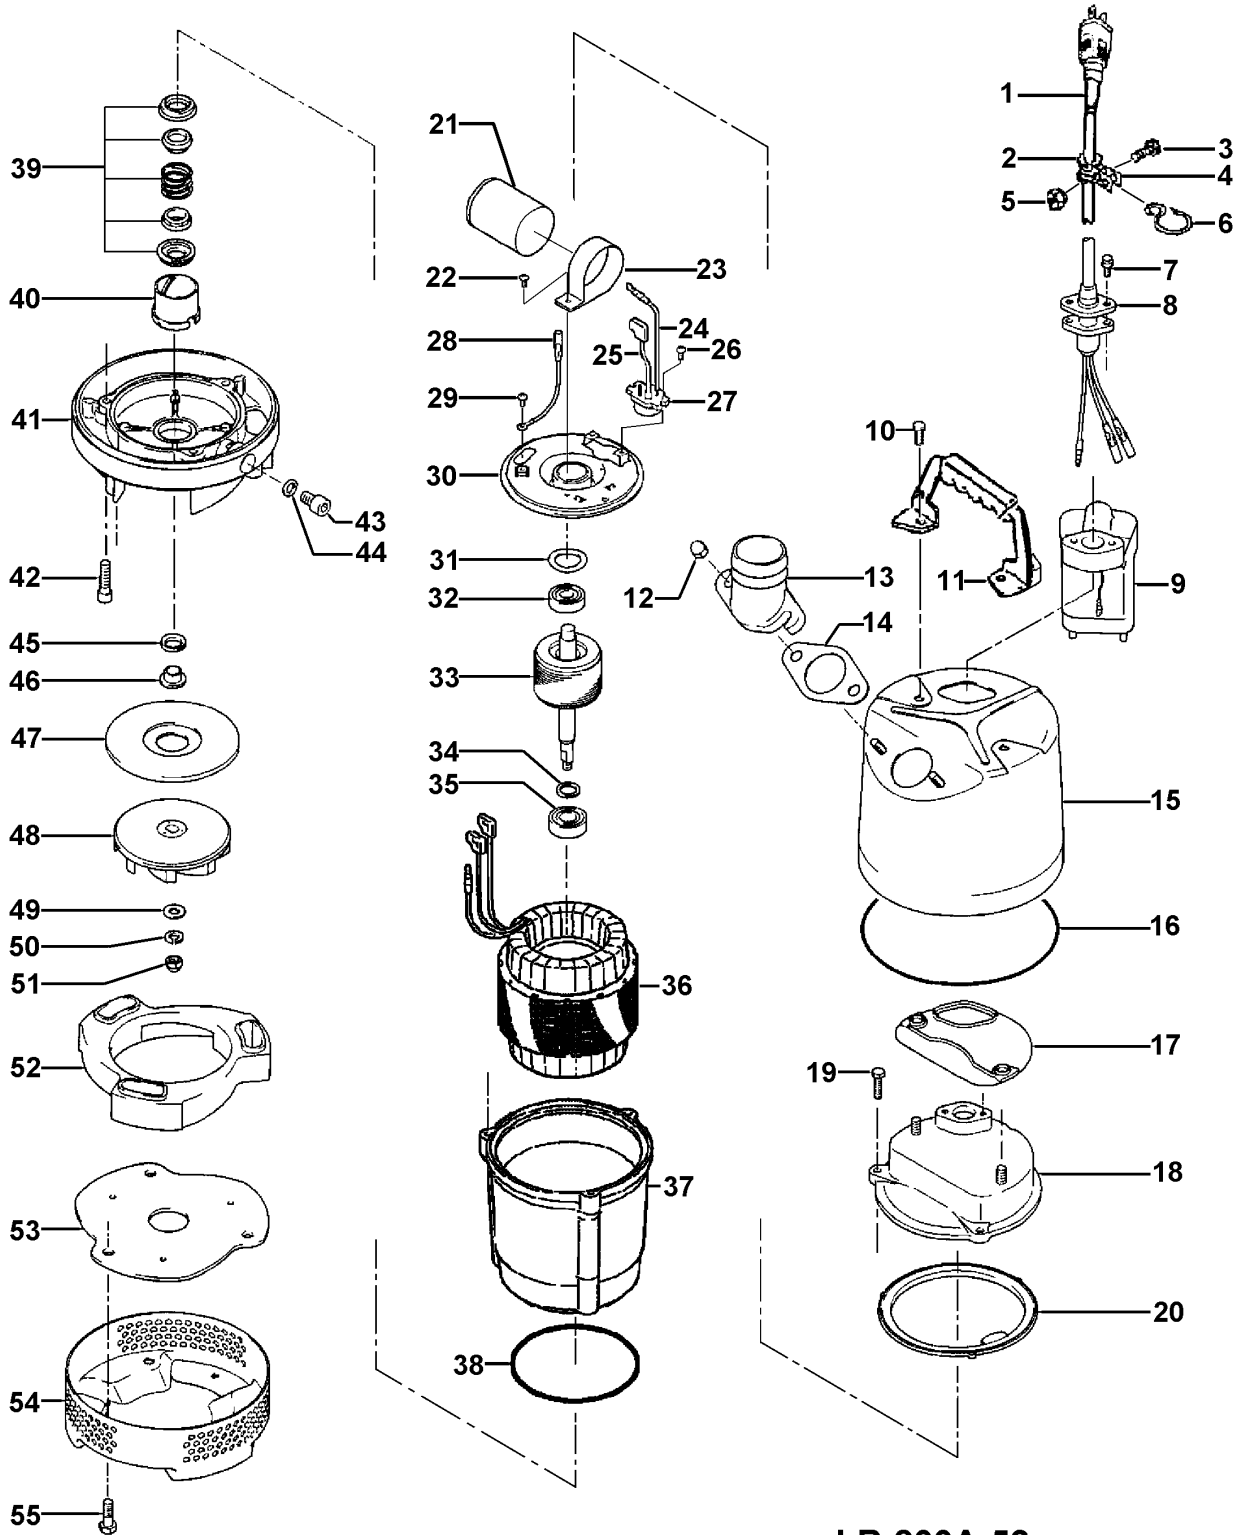

Pos.no	Item no.	Description	Quant.	UP
		Dichtungs-Oring-Satz	1	Price on req.
1	001-009-48	Cableyre Cable Set (10m) 220/230/240V-50Hz(EUR) H07R-F3Cx1mm2 LBD(HAR)	1	Price on req.
	061-TEG-05	Cable Repair Kit	1	Price on req.
2	010-162-15	Cable Clip Rubber 220/230/240V-50Hz(EUR) LB2-400 NBR	1	Price on req.
3	140-015-21	Hex.Bolt M5x10 SWRM	1	Price on req.
4	010-105-10	Cable Clip SB SPC	1	Price on req.
5	141-003-58	Hex.Nut M5 SWRM	1	Price on req.
6	011-100-18	Shackle S-8 SS	1	Price on req.
7	140-446-12	Hex.Bolt (w/Plain Washer) M5x38 SUS304 (EN X5CrNi18-10) Stainless Steel	2	Price on req.
8	003-190-10	Gland SUS316 (EN X5CrNi-Mo17-12-2)	1	Price on req.
9	114-000-94	Relay Unit EL-2 Type(200V)	1	Price on req.
10	140-503-18	Hex.Bolt (w/Plain Washer) M8x16 SUS304 (X5CrNi18-10) Stainless Steel	2	Price on req.
11	068-289-18	Handle LBA3-250/480 (SPC+NBR)	1	Price on req.
12	141-144-10	Flanged Hex. Nut M8 SUS304 (EN X5CrNi18-10) Stainless Steel	2	Price on req.
13	032-000-23	Hose Coupling (for EUR) BSPT-2, LB-480 ADC	1	Price on req.
	181-001-18	Hose Band 55mm(d50) SUP	1	Price on req.
14	121-587-17	Packing LB-250/480-51/61 NBR	1	Price on req.
15	065-000-22	Outer Cover SPC	1	Price on req.
16	122-453-16	O-Ring 172x2,7 NBR	1	Price on req.
17	121-434-18	Packing LB3-250/480 Synthetic Rubber	1	Price on req.
18	051-000-55	Head Cover ADC	1	Price on req.
19	140-396-16	Hex.Bolt (w/Plain Washer) M6x20 SUS304 (EN X5CrNi18-10) Stainless Steel	3	Price on req.
20	121-546-14	Packing d120x142x6,2t NBR	1	Price on req.
21	076-000-49	Capacitor 220/230/240V-50Hz(EUR) 15MF-450VAC(f45x70L)	1	Price on req.
22	143-085-21	Pan Screw (w/Spring Washer) M4x6 SWRM	1	Price on req.
	143-086-22	Pan Screw (w/Spring Washer) M4x8 SWRM	1	Price on req.
	127-001-00	Capacitor Fixing Plate 220/230/240V-50Hz d45(1.0t) SPC	1	Price on req.
23	127-000-96	Capacitor Fixing Plate 220/230/240V-50Hz d45 SPC	1	Price on req.
24	009-001-03	Intermediate Lead Wire AWG16x160(red)	1	Price on req.
25	009-001-42	Intermediate Lead Wire AWG16x80(Indigo)	1	Price on req.
26	143-000-43	Truss Screw M4x8 SWRM	2	Price on req.
27	053-002-04	Motor Protector 220/230/240V-50Hz(EUR) KA142-LYTL01F (T.C)	1	Price on req.
28	009-001-02	Earth Terminal UL1015-AWG18,G/Y,L=160	1	Price on req.
29	143-203-14	Pan Screw M4x5	1	Price on req.
30	050-000-61	Motor Bracket SECD	1	Price on req.
31	142-000-41	Wave Washer #6201(T=0.4) (S65CM)	1	Price on req.
32	052-100-15	Bearing 6201ZZC3	1	Price on req.
33	055-002-98	Rotor w/Bearing	1	Price on req.
34	061-180-17	Bearing Collar d15.1xd20x1.6t SS	1	Price on req.
35	052-152-12	Bearing 6302ZZC3	1	Price on req.
36	056-008-27	Stator 220/230/240V-50Hz(EUR)	1	Price on req.
37	064-001-27	Motor.Frame ADC	1	Price on req.
38	122-133-17	O-Ring G-110 NBR	1	Price on req.
39	025-000-81	Mechanical Seal W-14VCA SIC	1	Price on req.
40	030-000-09	Oil Lifter W-14VL Resin	1	Price on req.
41	029-000-72	Oil Casing LB-750-51/61 ADC	1	Price on req.
42	140-252-19	Hex.Socket Cap Bolt M6x20 SUS304 (EN X5CrNi18-10)	3	Price on req.
43	035-124-12	Oil Plug M10x15 SUS304 (EN X5CrNi18-10)	1	Price on req.
44	121-246-11	Packing (Oil Plug) d10.3xd16x2t PE	1	Price on req.
45	122-441-11	V-Ring VR-14 NBR	1	Price on req.
46	071-292-14	Shaft Sleeve LB3-250/480 SUS304 (EN X5CrNi18-10) Stainless Steel	1	Price on req.
47	031-000-12	Wear Ring LSC1.4S-51/61 SPC+Urethane Rubber	1	Price on req.
48	021-007-52	Impeller (50HZ) 50Hz Urethane Rubber	1	Price on req.
49	142-127-10	Plain Washer M8 SUS304 (EN X5CrNi18-10) Stainless Steel	1	Price on req.
50	142-163-18	Spring Washer M8 SUS304	1	Price on req.
51	141-030-12	Hex.Cap Nut M8 SUS304 (EN X5CrNi18-10) Stainless Steel	1	Price on req.
52	020-000-43	Pump Casing LB-750 BR+NR	1	Price on req.
53	022-001-27	Suction Cover LB-750 SPC	1	Price on req.
54	023-547-18	Strainer Stand LB-250/480-51/61 SPC	1	Price on req.
55	140-000-14	Hex.Bolt (w/Plain Washer) M8x20 SUS304 (EN X5CrNi18-10) Stainless Steel	3	Price on req.
	173-567-12	Packing & O-Ring Set	1	Price on req.
	##oilVG32	ml Turbine Oil ISO VG32	155	Price on req.
	090-126-15	Electrode Extension KTVE/KTZE	1	Price on req.

Exploded View LB-800A-52

LB-800A-52