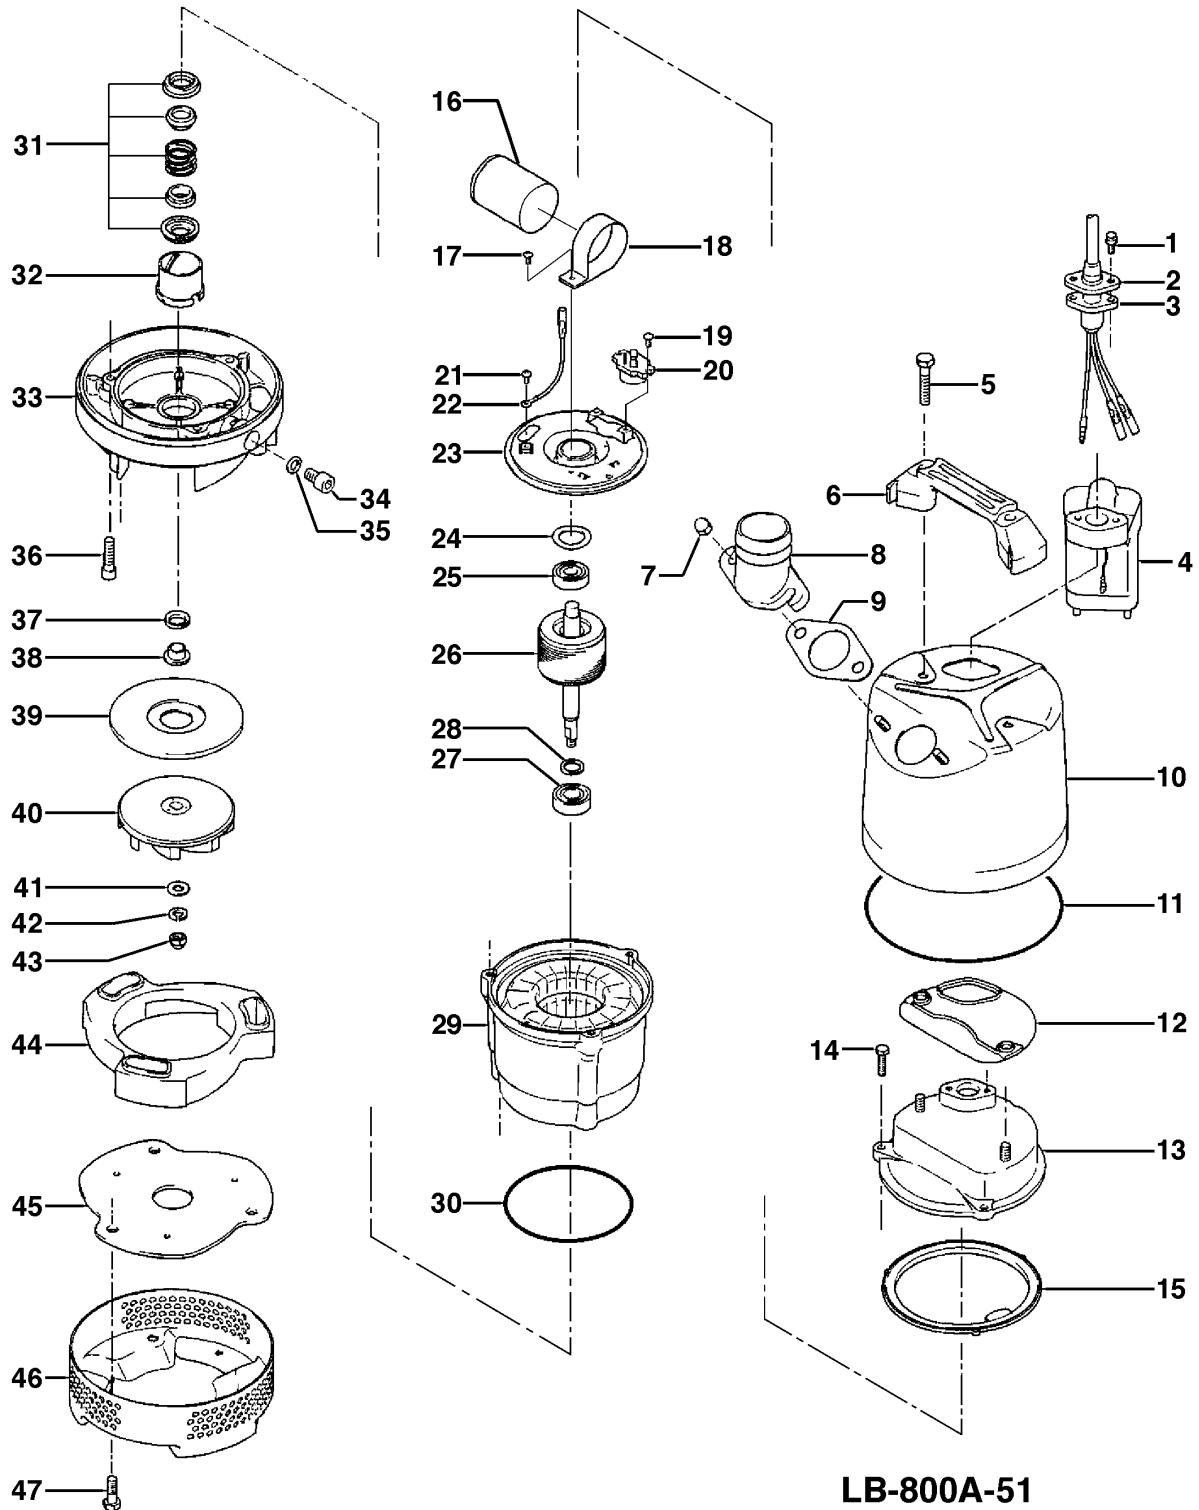

Kontroll-Nr. --

2019-01-24 V.20 / 1.11.2017

Pos.no	Item no.	Description	Quant.	UP
		Dichtungs-Oring-Satz	1	Price on req.
1	140-446-12	Hex.Bolt (w/Plain Washer) M5x38 SUS304 (EN X5CrNi18-10) Stainless Steel	2	Price on req.
2	003-190-10	Gland SUS316 (EN X5Cr-Ni-Mo17-12-2)	1	Price on req.
3	001-009-48	Cabletyre Cable Set (10m) 220/230/240V-50HZ(EUR) H07R-F3Cx1mm2 LBD(HAR)	1	Price on req.
4	114-000-94	Relay Unit EL-2 Type(200V)	1	Price on req.
5	140-000-13	Hex.Bolt (w/Plain Washer) M8x65 SUS304 (EN X5CrNi18-10) Stainless Steel	2	Price on req.
6	068-289-18	Handle LBA3-250/480 (SPC+NBR)	1	Price on req.
7	141-144-10	Flanged Hex. Nut M8 SUS304 (EN X5CrNi18-10) Stainless Steel	2	Price on req.
8	032-000-23	Hose Coupling (for EUR) BSPT-2, LB-480 ADC	1	Price on req.
8	032-000-12	Hose Coupling 50mm(LB-480-52/62 Type) ADC	1	Price on req.
9	121-587-17	Packing LB-250/480-51/61 NBR	1	Price on req.
10	065-000-22	Outer Cover SPC	1	Price on req.
11	122-453-16	O-Ring 172xd2.7 NBR	1	Price on req.
12	121-434-18	Packing LB3-250/480 Synthetic Rubber	1	Price on req.
13	051-000-22	Motor Head Cover ADC	1	Price on req.
14	140-396-16	Hex.Bolt (w/Plain Washer) M6x20 SUS304 (EN X5CrNi18-10) Stainless Steel	3	Price on req.
15	121-000-72	Packing d121xd140x2.8t NBR	1	Price on req.
16	076-000-31	Capacitor 80MF-250VAC(d50x85L)	1	Price on req.
17	143-086-22	Pan Screw (w/Spring Washer) M4x8 SWRM	1	Price on req.
18	127-000-34	Capacitor Fixing Plate d50 SPC	1	Price on req.
19	143-127-13	Pan Screw (w/Spring Washer/Plain Washer) M4x8 SWRM	2	Price on req.
20	053-000-28	Motor Protector 230V-50Hz KA142-LPTL25F (T.C)	1	Price on req.
21	140-000-44	Hex.Bolt M4x8 SWRM	1	Price on req.
22	009-000-72	Earth Terminal AWG16x150L	1	Price on req.
23	050-000-48	Motor Bracket SECD	1	Price on req.
24	142-192-16	Wave Washer 6201(D=32,t=0.4) SK5	1	Price on req.
25	052-100-15	Bearing 6201ZZC3	1	Price on req.
26	055-001-26	Rotor w/Bearing	1	Price on req.
27	052-152-12	Bearing 6302ZZC3	1	Price on req.
28	061-175-19	Bearing Collar d15xd23x1.6t SPC	1	Price on req.
29	056-004-16	Stator 220/230/240V-50HZ w/Frame	1	Price on req.
30	122-133-17	O-Ring G-110 NBR	1	Price on req.
31	025-000-81	Mechanical Seal W-14VCA SiC	1	Price on req.
32	030-000-09	Oil Lifter W-14VL Resin	1	Price on req.
33	029-000-72	Oil Casing LB-750-51/61 ADC	1	Price on req.
34	035-124-12	Oil Plug M10x15 SUS304 (EN X5CrNi18-10)	1	Price on req.
35	121-246-11	Packing (Oil Plug) d10.3xd16x2t PE	1	Price on req.
36	140-252-19	Hex.Socket Cap Bolt M6x20 SUS304 (EN X5CrNi18-10)	3	Price on req.
37	122-441-11	V-Ring VR-14 NBR	1	Price on req.
38	071-292-14	Shaft Sleeve LB3-250/480 SUS304 (EN X5CrNi18-10) Stainless Steel	1	Price on req.
39	031-000-12	Wear Ring LSC1.4S-51/61 SPC+Urethane Rubber	1	Price on req.
40	021-007-52	Impeller (50HZ) 50Hz Urethane Rubber	1	Price on req.
40	021-007-56	Impeller (60HZ) LB-800-61 Urethane Rubber	1	Price on req.
41	142-127-10	Plain Washer M8 SUS304 (EN X5CrNi18-10) Stainless Steel	1	Price on req.
42	142-163-21	Spring Washer M8 SUS316 (DIN 1.4401) Stainless Steel	1	Price on req.
43	141-030-12	Hex.Cap Nut M8 SUS304 (EN X5CrNi18-10) Stainless Steel	1	Price on req.
44	020-000-43	Pump Casing LB-750 BR+NR	1	Price on req.
45	022-001-27	Suction Cover LB-750 SPC	1	Price on req.
46	023-547-18	Strainer Stand LB-250/480-51/61 SPC	1	Price on req.
47	140-000-14	Hex.Bolt (w/Plain Washer) M8x20 SUS304 (EN X5CrNi18-10) Stainless Steel	3	Price on req.
	173-001-20	Packing & O-Ring Set	1	Price on req.
	##oilVG32	ml Turbine Oil ISO VG32	155	Price on req.
	090-126-15	Electrode Extension KTVE/KTZE	1	Price on req.

Exploded View LB-800A-51

LB-800A-51